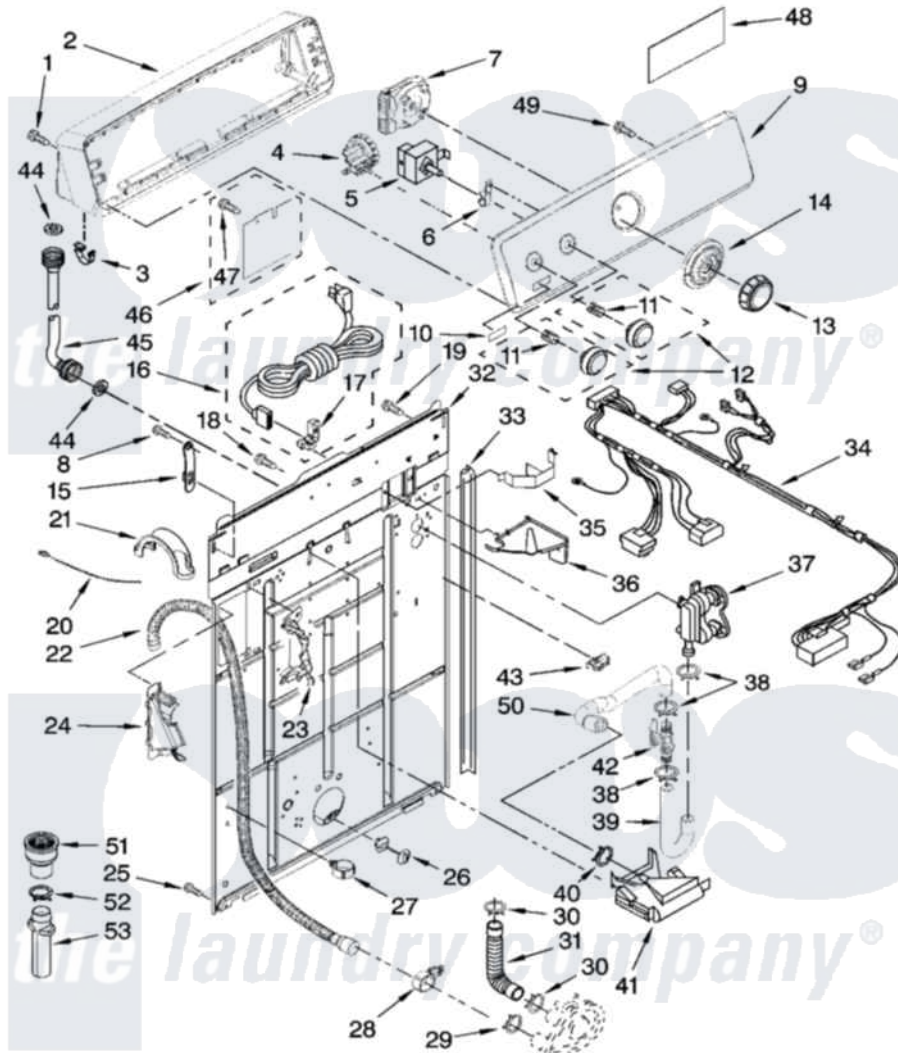

# Maytag 4KMTW5405TQ0 02 - CONTROLS AND REAR PANEL PARTS

## CONTROLS AND REAR PANEL PARTS

For Model: 4KMTW5405TQ0  
(White)

W10133520

3

Maytag Residential Maytag 4KMTW5405TQ0 Washer Parts Parts Diagram 02 - CONTROLS AND REAR PANEL PARTS

[Click on the part number to view part](#)

Item	Original Part Number	Replaced By	Status	Part Description
1	359625	<a href="#">487240</a>		Screw, For Mtg. Service Capacitor
2	8579715		Not Available	Console Shell (Includes Item 3)
3	<a href="#">8312709</a>			Clip-Console
4	8577845	<a href="#">W10339334</a>		Switch-WL
5	661612	<a href="#">W10168256</a>		Switch, Water Temperature
6	<a href="#">8317975</a>			Restraint, Harness
7	<a href="#">W10117054</a>			Timer
8	<a href="#">90767</a>			Screw, 8A X 3/8 HeX Washer Head Tapping
9	<a href="#">W10115406</a>			Panel, Control
10	W10112569	<a href="#">W10203949</a>		Medallion
11	<a href="#">8536939</a>			Clip, Knob
12	<a href="#">W10110029</a>			Knob, Control
13	<a href="#">W10110027</a>			Knob, Timer
14	<a href="#">W10110028</a>			Dial, Timer