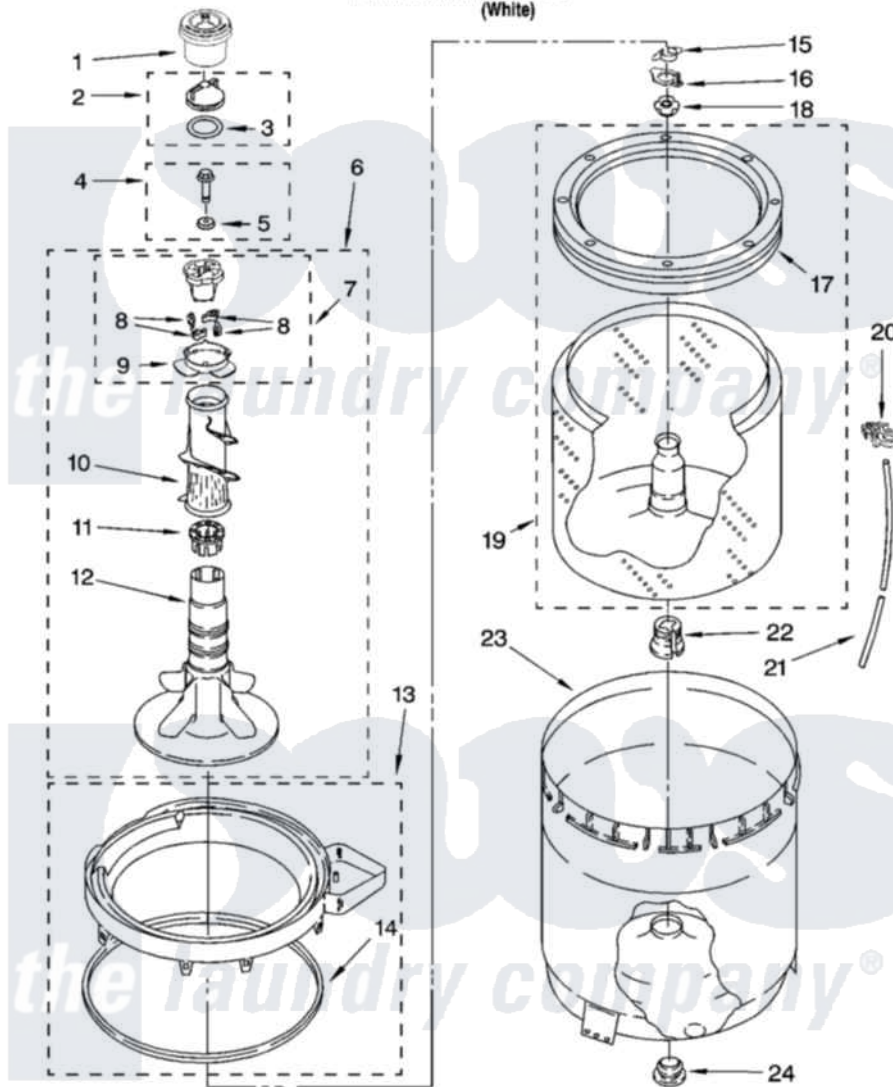

Maytag 4KMTW5405TQ0 03 - AGITATOR, BASKET AND TUB PARTS

AGITATOR, BASKET AND TUB PARTS

For Model: 4KMTW5405TQ0
(White)

W10133520

5

Maytag Residential Maytag 4KMTW5405TQ0 Washer Parts Parts Diagram 03 - AGITATOR, BASKET AND TUB PARTS

[Click on the part number to view part](#)

Item	Original Part Number	Replaced By	Status	Part Description
1	8565968			Dispenser, Fabric Softener
2	3354733	W10074580		Cap, Barrier
3	3348855	W10072840		Fabric Softener
4	358237			Screw And Washer
5	3949550			Washer
6	W10093672			Agitator
7	3363663	285811		Cam-Agitator
8	3366877	80040		Dog-Agitator
9	3363661			Bearing, Driven Cam
10	3349019			Auger, Agitator
11	3350389	285587		Washer
12	W10110020			Agitator
13	8528150	W10445870		Ring-Tub
14	3976308			Gasket, Tub Ring
15	3354845			Clip, Agitator
16	8543666			Washer, Agitator

17	8519788	387240	Ring, Balance
18	21366		Nut, Spanner
19	8526016	W10389328	Clothes Container, Assembly
20	2219077		Clip, Pressure Switch Hose
21	3347780	353244	Hose, Pressure Switch
22	389140		Tub Block, Basket Drive
23	63849		Strain Relief, Power Cord
24	383727		Gasket, Centerpodt