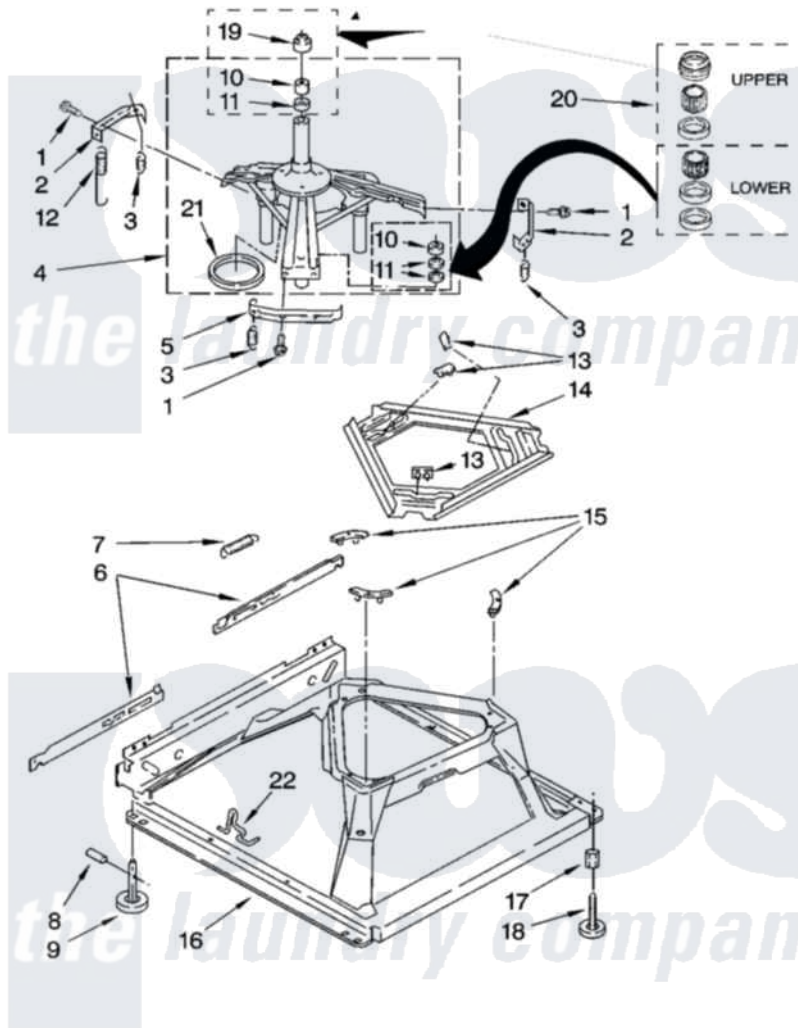

Maytag 4KMTW5405TQ0 05 - MACHINE BASE PARTS

MACHINE BASE PARTS

For Model: 4KMTW5405TQ0
(White)

8

W10133520

Maytag [Residential Maytag 4KMTW5405TQ0 Washer Parts](#) Parts Diagram 05 - MACHINE BASE PARTS
Click on the part number to view part

Item	Original Part Number	Replaced By	Status	Part Description
1	3400076			Screw, Bracket Mounting
2	64067			Bracket, Spring Outer
3	63907			Spring, Suspension
4	8575214	280184		Support
5	64065			Bracket, Spring Outer
6	63466			Link, Leveling Mechanism
7	62597	8316845		Spring
8	62837			Pin, Knurled
9	62596	285244		Feet-Leveling
10	8546455			Bearing, Centerpost
11	357409	359449		Seal, Agitator Shaft
12	388492	W10250667		Spring, Counterweight
13	62568	285219		Pad
14	3946509			Plate, Suspension
15	3363660	285744		Pad
16	3946512	285771		Base

17	3359452	Nut, Lock
18	W10001130	Foot, Leveling
19	8577376	Seal, Centerpost
20	285203	Centerpost Bearing Kit
21	63134	Ring, Sound Deadening
22	63806	W10145155 Retainer, Suspension Spring