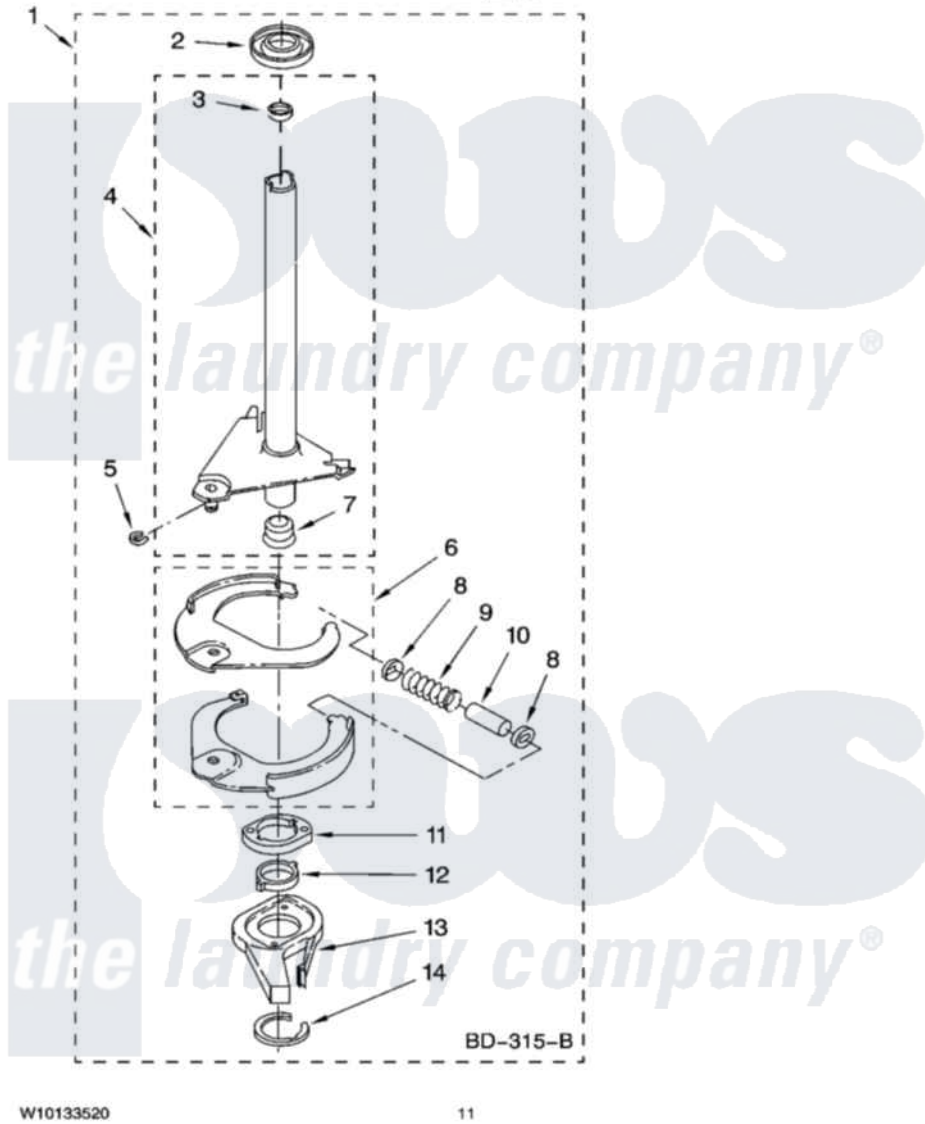

# Maytag 4KMTW5405TQ0 07 - BRAKE AND DRIVE TUBE PARTS

## BRAKE AND DRIVE TUBE PARTS

For Model: 4KMTW5405TQ0  
(White)

W10133520

11

Maytag [Residential Maytag 4KMTW5405TQ0 Washer Parts](#) Parts Diagram 07 - BRAKE AND DRIVE TUBE PARTS

Click on the part number to view part