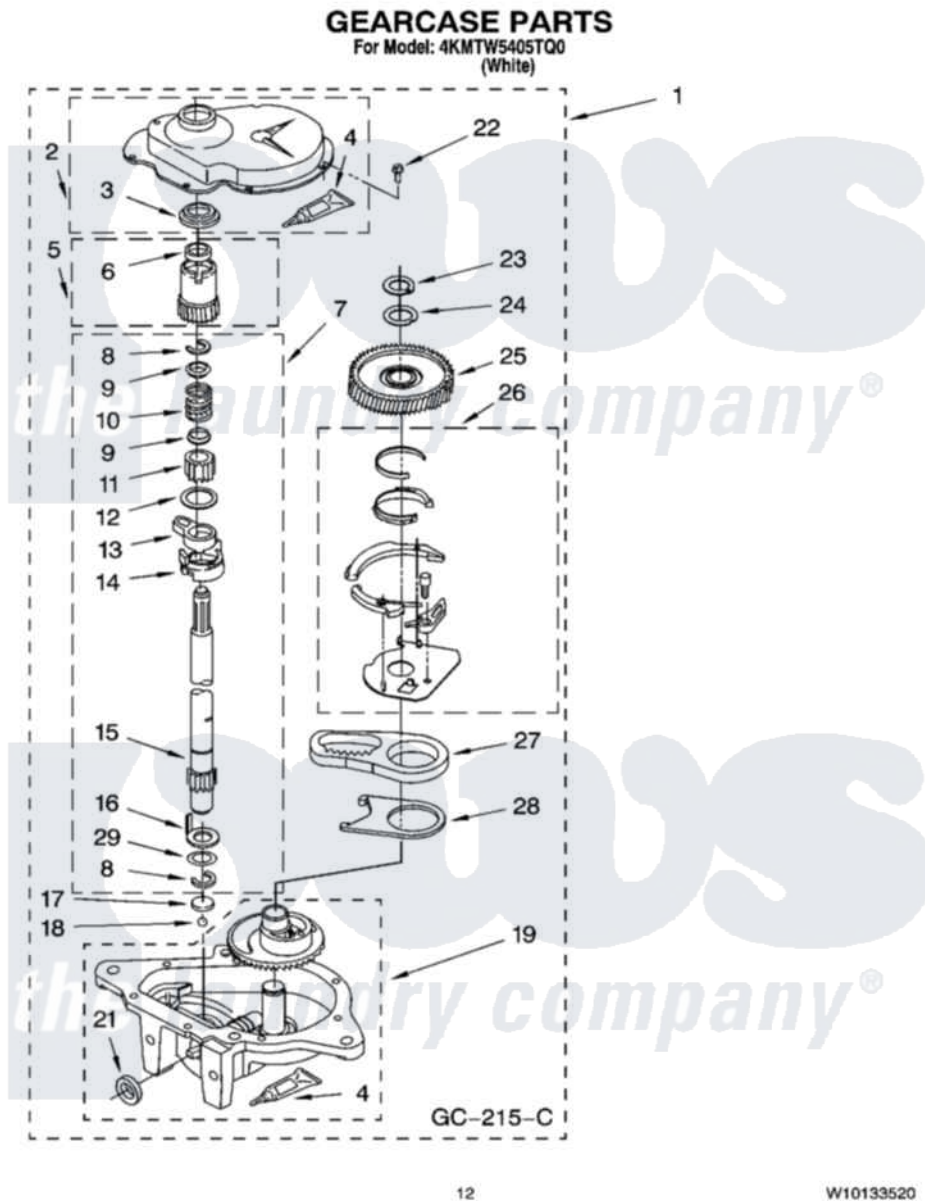

**Maytag 4KMTW5405TQ0 08 - GEARCASE PARTS, OPTIONAL PARTS  
(NOT INCLUDED)**

Maytag Residential Maytag 4KMTW5405TQ0 Washer Parts Parts Diagram 08 - GEARCASE PARTS, OPTIONAL PARTS (NOT INCLUDED)  
Click on the part number to view part

Item	Original Part Number	Replaced By	Status	Part Description
1	3360630	<a href="#">3360629</a>		Gearcase
2	<a href="#">285202</a>			Cover, Gearcase
3	<a href="#">3349985</a>			Seal, Gearcase Cover
4	<a href="#">285195</a>			Sealer Sealer, Gasket
5	63320	<a href="#">285362</a>		Gear and Pinion
6	<a href="#">356427</a>			Seal, Spin Pinion
7	<a href="#">389387</a>			Shaft, Agitator
8	90369		Not Available	Ring, Retaining (2)
9	<a href="#">62677</a>			Retainer, Spring
10	<a href="#">62676</a>			Spring, Agitator
11	63273	<a href="#">285509</a>		Shaft, Agitator
12	<a href="#">62619</a>			Washer, Agitator Gear
13	62580	<a href="#">285206</a>		Cam-Agitator
14	62581	<a href="#">285206</a>		Cam-Agitator
15	<a href="#">285509</a>			Shaft, Agitator