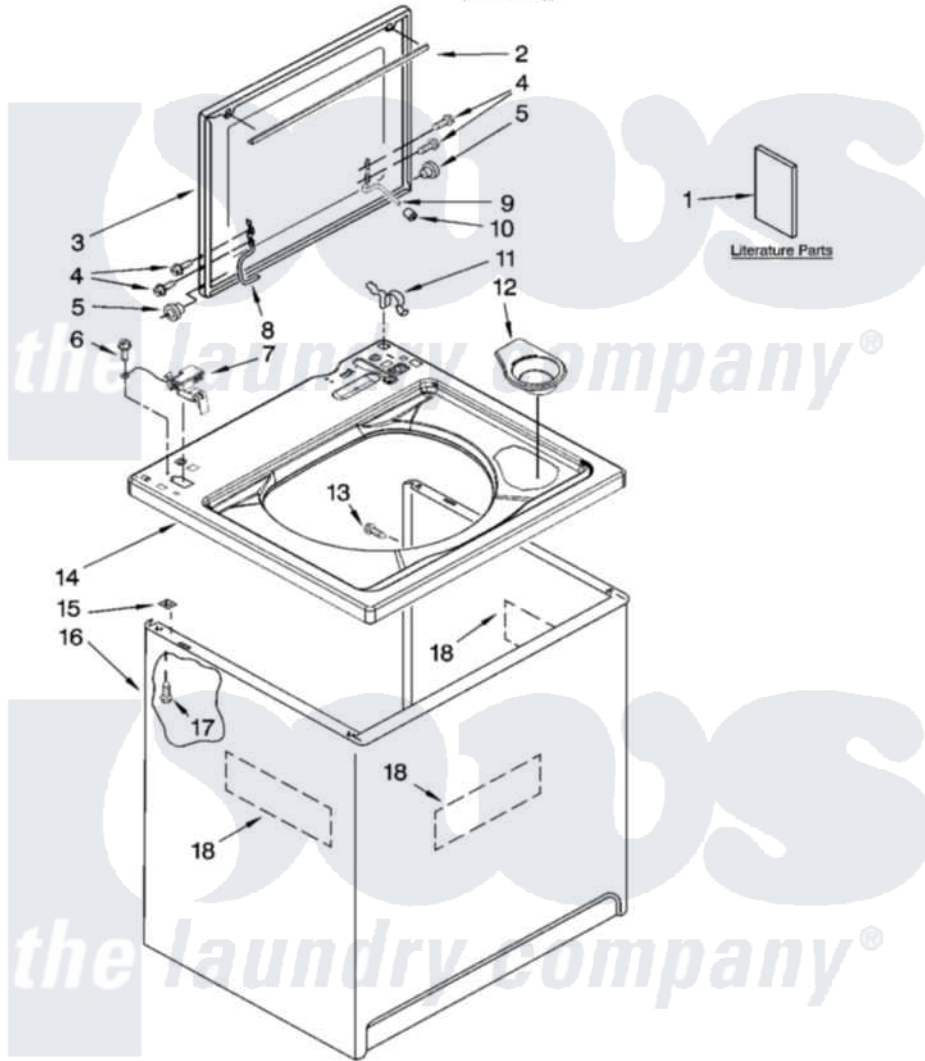

Maytag 4KMTW5755TW0 01 - TOP AND CABINET PARTS

TOP AND CABINET PARTS

For Model: 4KMTW5755TW0
(White/Grey)

AUTOMATIC
WASHER

6-07 Litho in U.S.A. (drd)

1

Part No. W10128845 Rev. B

Maytag [Residential Maytag 4KMTW5755TW0 Washer Parts](#) Parts Diagram 01 - TOP AND CABINET PARTS

[Click on the part number to view part](#)

Item	Original Part Number	Replaced By	Status	Part Description
1	W10117890		Not Available	Use & Care Guide (English)
"	W10117891		Not Available	Use & Care Guide (Arabic)
"	W10117896		Not Available	Feature Sheet (English)
"	W10117897		Not Available	Feature Sheet (Arabic)
"	W10117057		Not Available	Wiring Diagram
2	8054939			Seal, Lid
3	W10093719	W10193865		Lid
4	W10119828			Screw, Lid Hinge Mounting
5	8319539			Bearing, Lid Hinge
6	3351614			Screw, Gearcase Cover Mounting
7	8318084			Switch, Lid
8	8559336	W10225136		Hinge 7 Pad Assembly
9	54583			Hinge, Lid
10	19119			Bumper, Lid Hinge
11	62780			Clip, Top And Cabinet And Rear Panel

12	8565967		Dispenser, Bleach
13	3357011	308685	Side Trim)
14	8543488		Top
15	62750		Spacer, Cabinet To Top (4)
16	63424		Cabinet
17	3390631		Screw, 10-16 X 3/8
18	3976348		Absorber, Sound