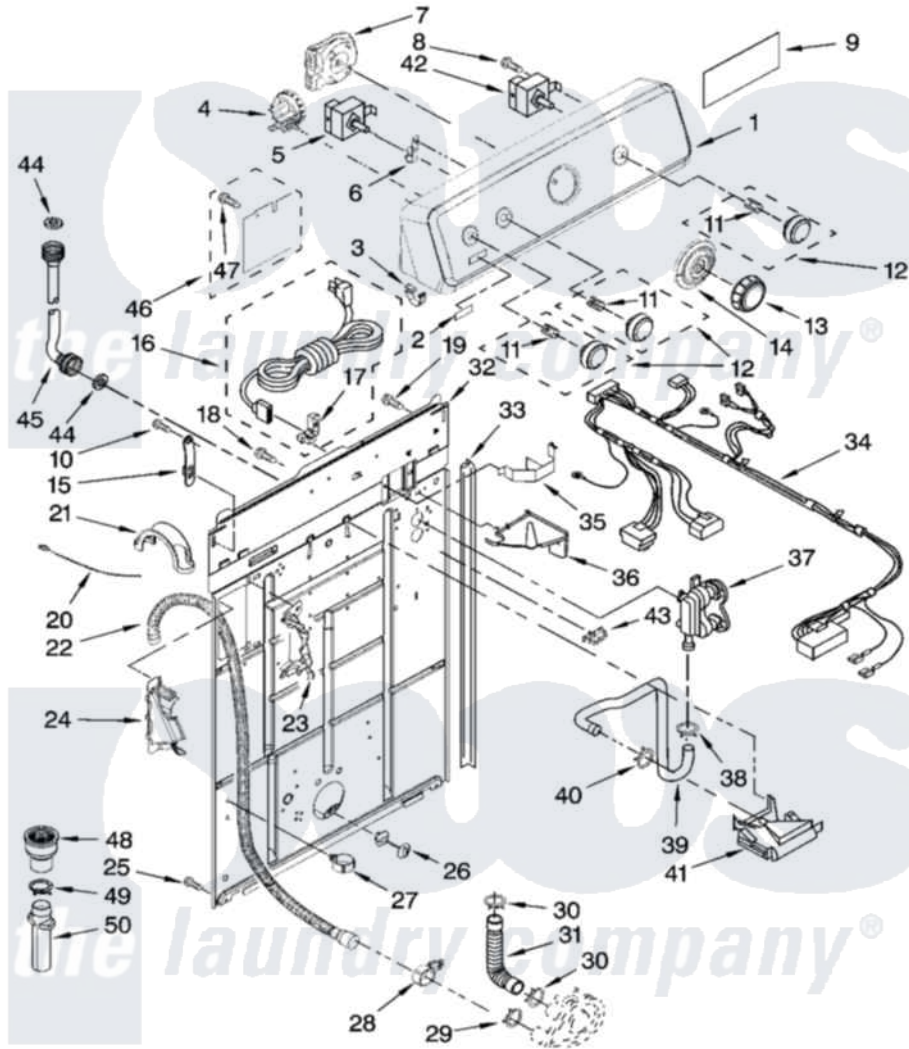

Maytag 4KMTW5755TW0 02 - CONTROLS AND REAR PANEL PARTS

CONTROLS AND REAR PANEL PARTS

For Model: 4KMTW5755TW0
(White/Grey)

W10128845

3

Maytag [Residential Maytag 4KMTW5755TW0 Washer Parts](#) Parts Diagram 02 - CONTROLS AND REAR PANEL PARTS

[Click on the part number to view part](#)

Item	Original Part Number	Replaced By	Status	Part Description
1	W10115407	W10144119		Console
2	W10112569	W10203949		Medallion
3	8312709			Clip-Console
4	8577844	W10339251		Switch-WL
5	3950345	W10168263		Swtch-Temp
6	8317975			Restraint, Harness
7	W10117056			Timer
8	3400073			Screw, Ground
9	W10093725		Not Available	Shield, Upper
10	90767			Screw, 8A X 3/8 HeX Washer Head Tapping
11	8536939			Clip, Knob
12	W10112572	W10110035		Knob
13	W10110033			Knob, Timer
14	W10112571			Dial,
15	8568314			Strap, Console

16	W10111552		Cord, Power
17	8559337	285777	Relief-Str
18	9740848		Screw, Mixing Valve Mounting
19	3351614		Screw, Gearcase Cover Mounting
20	3347868	W10339879	Tie, Cable
21	8577378		U-Bend, Drain Hose
22	W10122138	W10096921	Drain Hose Assembly
23	8541669		Bucket, Drain Hose
24	8541658		Bucket, Drain Hose
25	62863	3390631	Screw, 10-16 X 3/8
26	8519200		Support, Rear Panel
27	8541667		Clamp, Hose
28	8541668		Clamp, Hose
29	8317496	285655	Clamp, Hose
30	3363366	616099	Clamp
31	3951449	285871	Hose
32	8318015		Panel, Rear
33	62747		Pad, Rear Panel
34	W10121821		Harness, Wiring
35	8055003		Clip, Harness And Pressure Switch
36	8539874		Shield, Suds
37	3360397		Valve, Water Mixing
38	301958	596669	Clamp, Manifold
39	8541607	3357328	Hose, Vacuum Break
40	370450	596669	Clamp, Manifold
41	387606	3360977	Break-Vac
42	3949187	W10168262	Switch, Rotary
43	3352944		Clip, Harness
44	3976300	16123	Washer Inlet-Hose Miscellaneous Parts Must be Ordered Separately.
45	8571377	89503	Hose-Inlet
"	8571378	89503	Hose-Inlet
46	W10093726		Shield, Assembly Lower
47	W10000080	8282566	Clip, Pine Tree
48	8577375		Coupling, Drain Hose
49	285655		Clamp, Hose
50	3363920	3363920A	Adapter