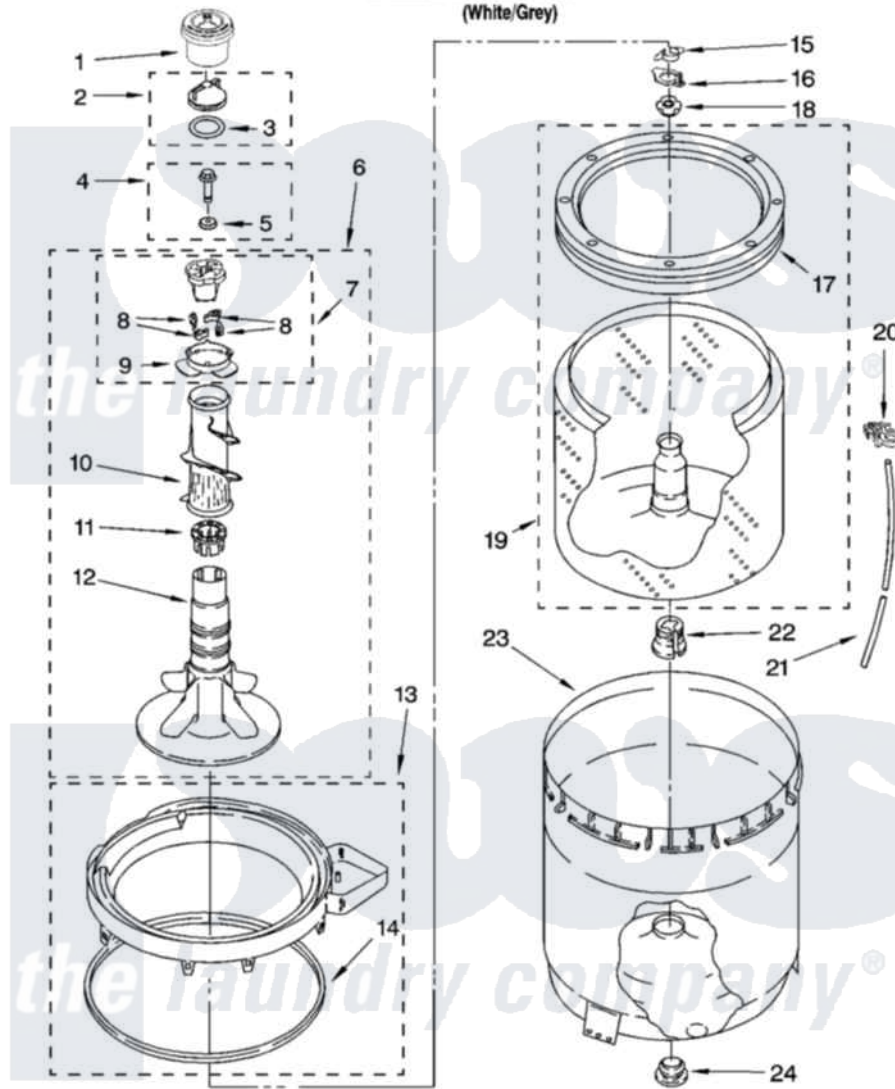

# Maytag 4KMTW5755TW0 03 - AGITATOR, BASKET AND TUB PARTS

## AGITATOR, BASKET AND TUB PARTS

For Model: 4KMTW5755TW0  
(White/Grey)

W10128845

5

Maytag [Residential Maytag 4KMTW5755TW0 Washer Parts](#) Parts Diagram 03 - AGITATOR, BASKET AND TUB PARTS

[Click on the part number to view part](#)

Item	Original Part Number	Replaced By	Status	Part Description
1	<a href="#">8565968</a>			Dispenser, Fabric Softener
2	3354733	<a href="#">W10074580</a>		Cap, Barrier
3	3348855	<a href="#">W10072840</a>		Fabric Softener
4	<a href="#">358237</a>			Screw And Washer
5	<a href="#">3949550</a>			Washer
6	<a href="#">W10093672</a>			Agitator
7	3363663	<a href="#">285811</a>		Cam-Agitator
8	3366877	<a href="#">80040</a>		Dog-Agitator
9	<a href="#">3363661</a>			Bearing, Driven Cam
10	<a href="#">3349019</a>			Auger, Agitator
11	3350389	<a href="#">285587</a>		Washer
12	<a href="#">W10110020</a>			Agitator
13	8528150	<a href="#">W10445870</a>		Ring-Tub
14	<a href="#">3976308</a>			Gasket, Tub Ring
15	<a href="#">3354845</a>			Clip, Agitator
16	<a href="#">8543666</a>			Washer, Agitator

17	8519788	<a href="#">387240</a>	Ring, Balance
18	<a href="#">21366</a>		Nut, Spanner
19	8526016	<a href="#">W10389328</a>	Clothes Container, Assembly
20	<a href="#">2219077</a>		Clip, Pressure Switch Hose
21	3347780	<a href="#">353244</a>	Hose, Pressure Switch
22	<a href="#">389140</a>		Tub Block, Basket Drive
23	<a href="#">63849</a>		Strain Relief, Power Cord
24	<a href="#">383727</a>		Gasket, Centerpodt