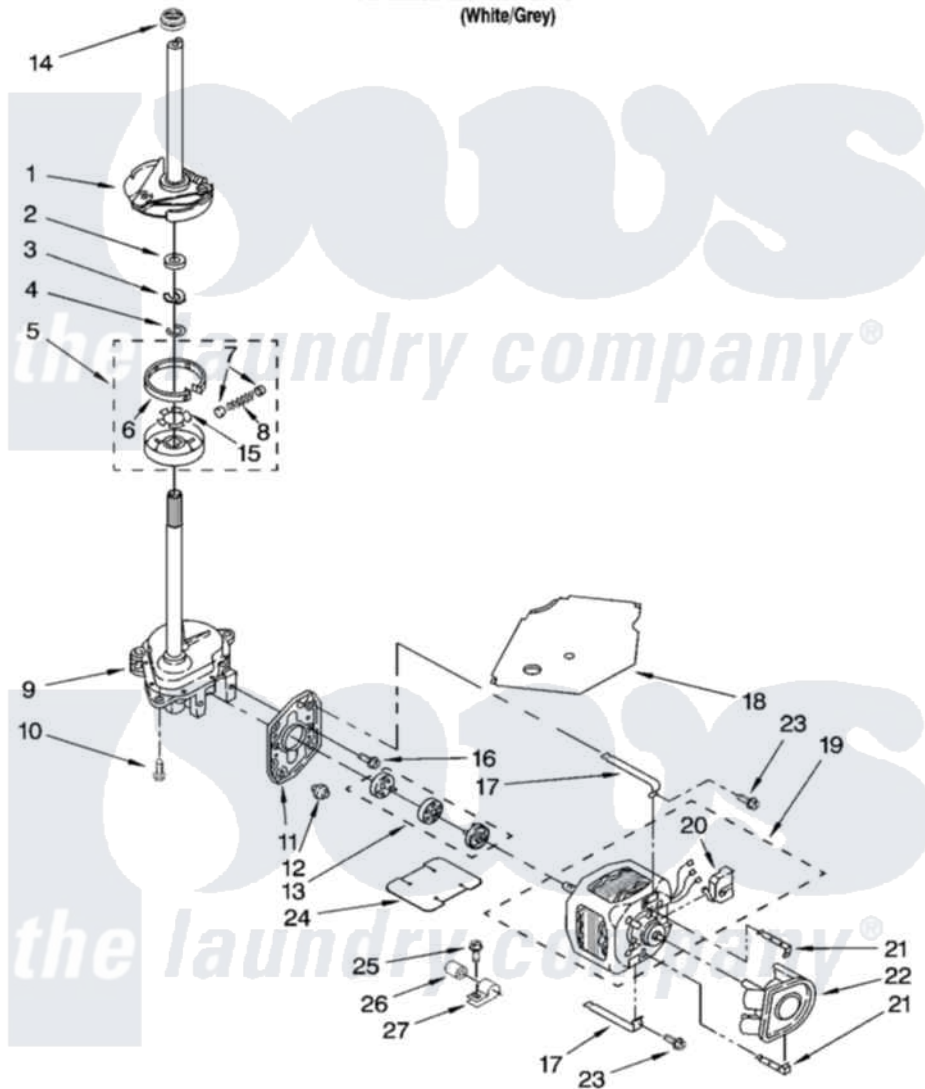

# Maytag 4KMTW5755TW0 04 - BRAKE, CLUTCH, GEARCASE, MOTOR AND PUMP PARTS

## BRAKE, CLUTCH, GEARCASE, MOTOR AND PUMP PARTS

For Model: 4KMTW5755TW0  
(White/Grey)

W10128845

7

Maytag [Residential Maytag 4KMTW5755TW0 Washer Parts](#) Parts Diagram 04 - BRAKE, CLUTCH, GEARCASE, MOTOR AND PUMP PARTS  
Click on the part number to view part

Item	Original Part Number	Replaced By	Status	Part Description
1	388952	<a href="#">285792</a>		Basketdrive
2	<a href="#">63292</a>			Washer, Spin Tube Thrust
3	62697	<a href="#">W10080230</a>		Ring, Spin Tube Support
4	63283	<a href="#">285353</a>		Ring
5	3951311	<a href="#">285785</a>		Clutch
6	3951308	<a href="#">285790</a>		Lining
7	<a href="#">62646</a>			Cap, Clutch Spring
8	<a href="#">3946792</a>			Spring And Damper Assembly
9	3360630	<a href="#">3360629</a>		Gearcase
10	3357334	<a href="#">3400516</a>		Screw Anti-Rattle
11	<a href="#">62611</a>			Plate, Motor Mount To Gearcase
12	<a href="#">62691</a>			Grommet, Motor
13	3978849	<a href="#">285852A</a>		Coupling
14	<a href="#">8577374</a>			Seal, Centerpost

15	<a href="#">3355454</a>		Clip, Main Drive
16	<a href="#">3400516</a>		Screw Anti-Rattle
17	3349637	<a href="#">W10086010</a>	Retainer, Motor
18	<a href="#">3362089</a>		Shield, Tub To Motor
19	<a href="#">3353846</a>		Motor, Main Drive
20	<a href="#">8529896</a>		Switch, Main Drive Motor
21	<a href="#">8546127</a>		Retainer, Pump
22	<a href="#">3363394</a>		Pump
23	3387485	<a href="#">273556</a>	Screw, 10-16 X 5/8
24	<a href="#">3946532</a>		Shield, Motor
25	62863	<a href="#">3390631</a>	Screw, 10-16 X 3/8
26	<a href="#">8572717</a>		Capacitor, Motor Start
27	<a href="#">3949496</a>		Clamp, Capacitor