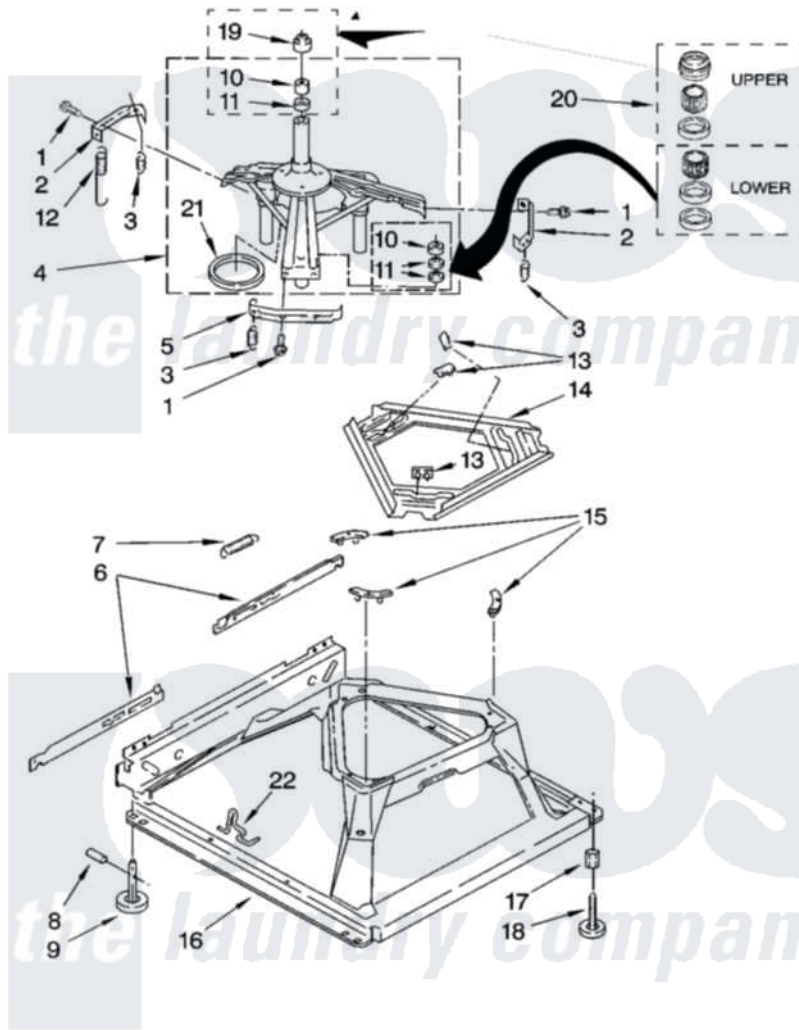

MACHINE BASE PARTS

For Model: 4KMTW5755TW0
(White/Grey)

Maytag [Residential Maytag 4KMTW5755TW0 Washer Parts](#) Parts Diagram 05 - MACHINE BASE PARTS
Click on the part number to view part

Item	Original Part Number	Replaced By	Status	Part Description
1	3400076			Screw, Bracket Mounting
2	64067			Bracket, Spring Outer
3	63907			Spring, Suspension
4	8575214	280184		Support
5	64065			Bracket, Spring Outer
6	63466			Link, Leveling Mechanism
7	62597	8316845		Spring
8	62837			Pin, Knurled
9	62596	285244		Feet-Leveling
10	8546455			Bearing, Centerpost
11	357409	359449		Seal, Agitator Shaft
12	388492	W10250667		Spring, Counterweight
13	62568	285219		Pad
14	3946509			Plate, Suspension
15	3363660	285744		Pad
16	3946512	285771		Base

17	3359452	Nut, Lock
18	W10001130	Foot, Leveling
19	8577376	Seal, Centerpost
20	285203	Centerpost Bearing Kit
21	63134	Ring, Sound Deadening
22	63806	W10145155 Retainer, Suspension Spring