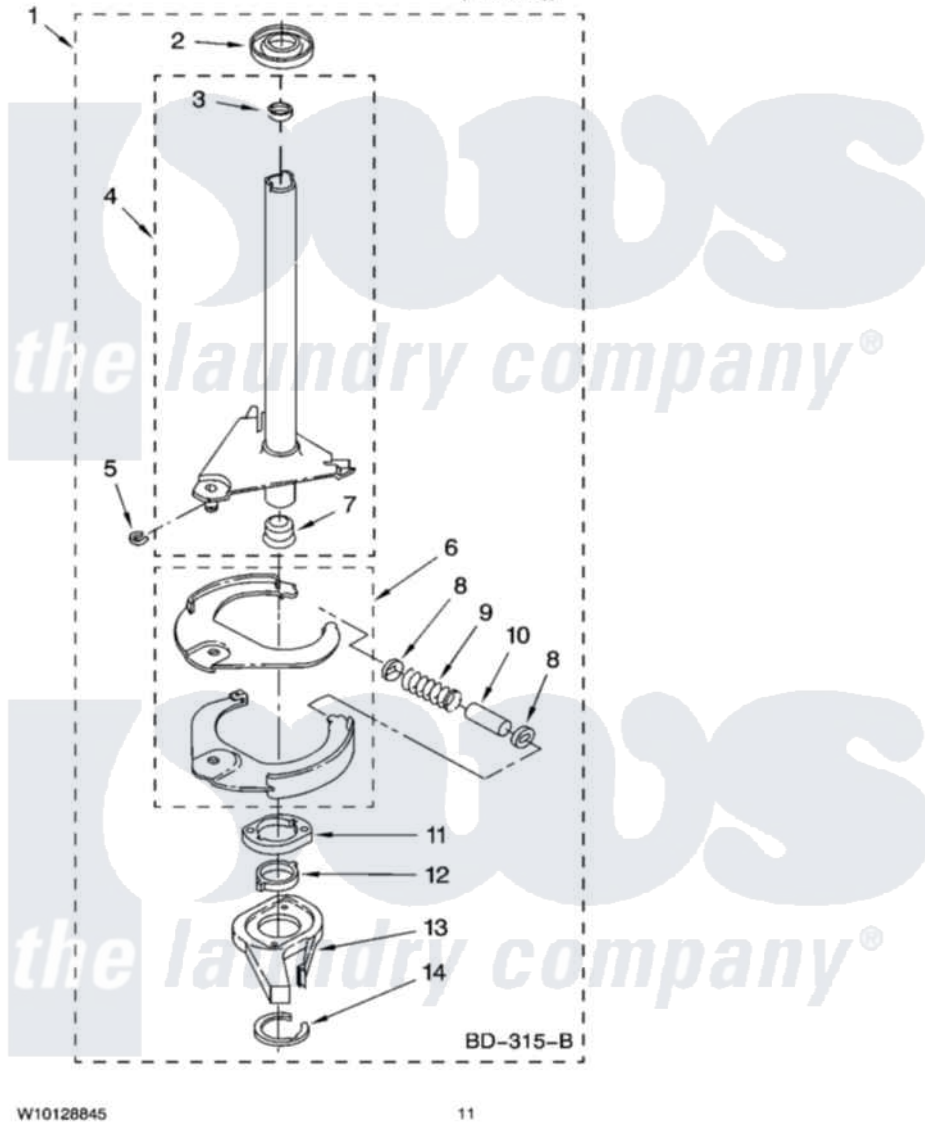

Maytag 4KMTW5755TW0 07 - BRAKE AND DRIVE TUBE PARTS

BRAKE AND DRIVE TUBE PARTS

For Model: 4KMTW5755TW0
(White/Grey)

W10128845

11

Maytag [Residential Maytag 4KMTW5755TW0 Washer Parts](#) Parts Diagram 07 - BRAKE AND DRIVE TUBE PARTS

Click on the part number to view part

Item	Original Part Number	Replaced By	Status	Part Description
1	388952	285792		Basketdrive
2	62658			Ring, Thrust
3	356427			Seal, Spin Pinion
4	64027	64208		Tube-Spin
5	64035	W10083190		Ring, Retaining
6	64232	285438		Shoe-Brake
7	62703	8546462		"T" Bearing, Spin Tube
8	3353956	285658		Sleeve
9	387806		Not Available	Spring, Brake
10	3355360	285658		Sleeve
11	661516	8546461		Cam, Brake Release
12	63022			Sleeve, Cam
13	64194	285790		Lining
14	90368	W10083200		Ring, Retaining
"			Not Available	
"	285208			Lubricant