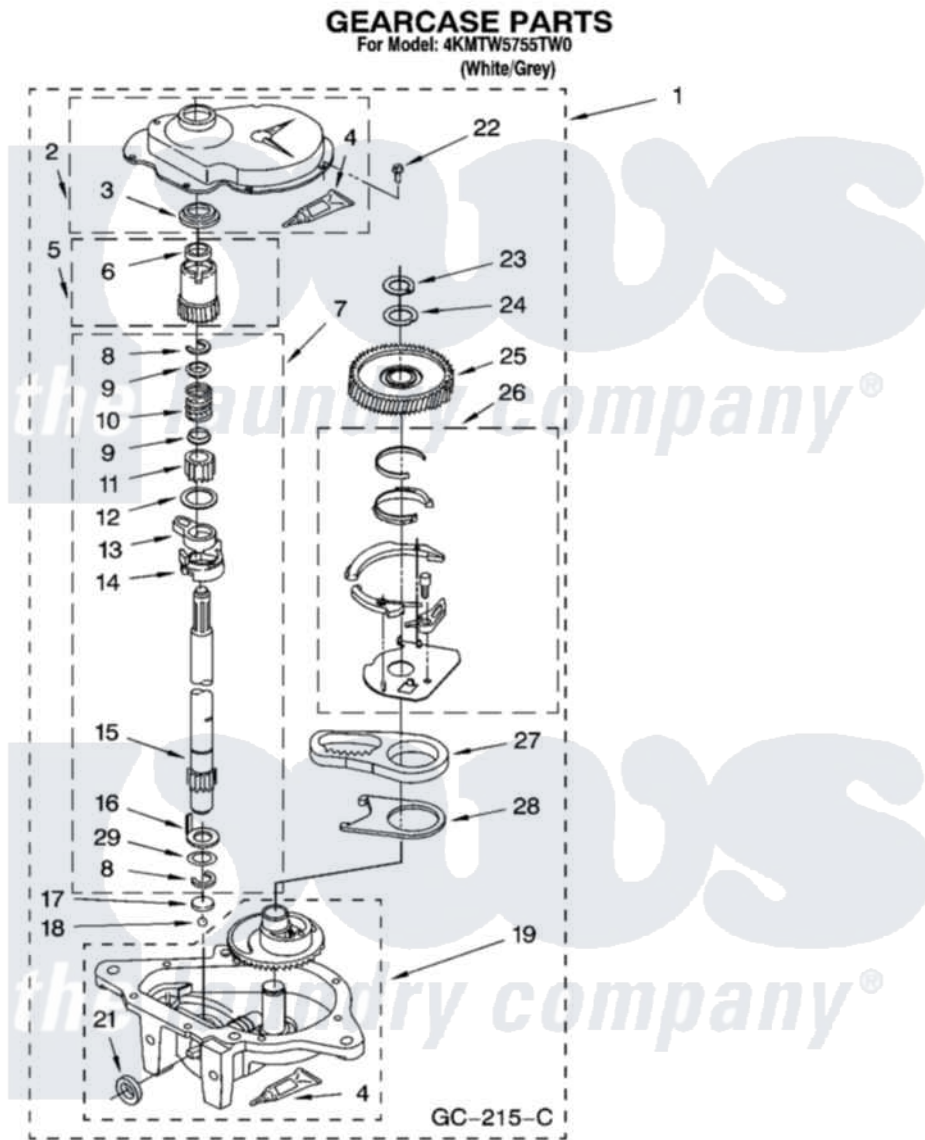

**Maytag 4KMTW5755TW0 08 - GEARCASE PARTS, OPTIONAL PARTS
(NOT INCLUDED)**

12

W10128845

Maytag Residential Maytag 4KMTW5755TW0 Washer Parts Parts Diagram 08 - GEARCASE PARTS, OPTIONAL PARTS (NOT INCLUDED)

Click on the part number to view part

Item	Original Part Number	Replaced By	Status	Part Description
1	3360630	3360629		Gearcase
2	285202			Cover, Gearcase
3	3349985			Seal, Gearcase Cover
4	285195			Sealer Sealer, Gasket
5	63320	285362		Gear and Pinion
6	356427			Seal, Spin Pinion
7	389387			Shaft, Agitator
8	90369		Not Available	Ring, Retaining (2)
9	62677			Retainer, Spring
10	62676			Spring, Agitator
11	63273	285509		Shaft, Agitator
12	62619			Washer, Agitator Gear
13	62580	285206		Cam-Agitator
14	62581	285206		Cam-Agitator
15	285509			Shaft, Agitator

16	62618		Washer, Cam Thrust
17	16018	285205	Bearing
18	85529	285205	Bearing
19	389230	285515	Gearcase
21	285352		Seal Kit, Thrust Plug
22	3351614		Screw, Gearcase Cover Mounting
23	3362552	285765	Ring-Retrn
24	285735	285766	Washer Kit, Thrust
25	62570	285362	Gear and Pinon
26	388253	999516	Shelf-Glas
27	3349296	8546456	Rack, Connecting
28	62621		Actuator, Shift
29	388815		Washer, Intermediate 1 3976263 Miscellaneous Parts Bag 2 3976300 Washer, Inlet Hose 3 3366913 Clamp, Hose
	72017		Paint, Touch-Up
"	350938		Paint, Pressurized Spray B
"	350930		Paint, Pressurized Spray B
"	799344		Paint, Touch-Up)
"		Not Available	
"	350572		Oil
"		Not Available	
"	285208		Lubricant
"	W10340308		Control-Elec
"	285195		Sealer Sealer, Gasket
"		Not Available	
"	367031		Water System Parts
"	280129	280129A	Break-Sphn
"	280130	280130A	Adapter
"	280131	40922	Hose