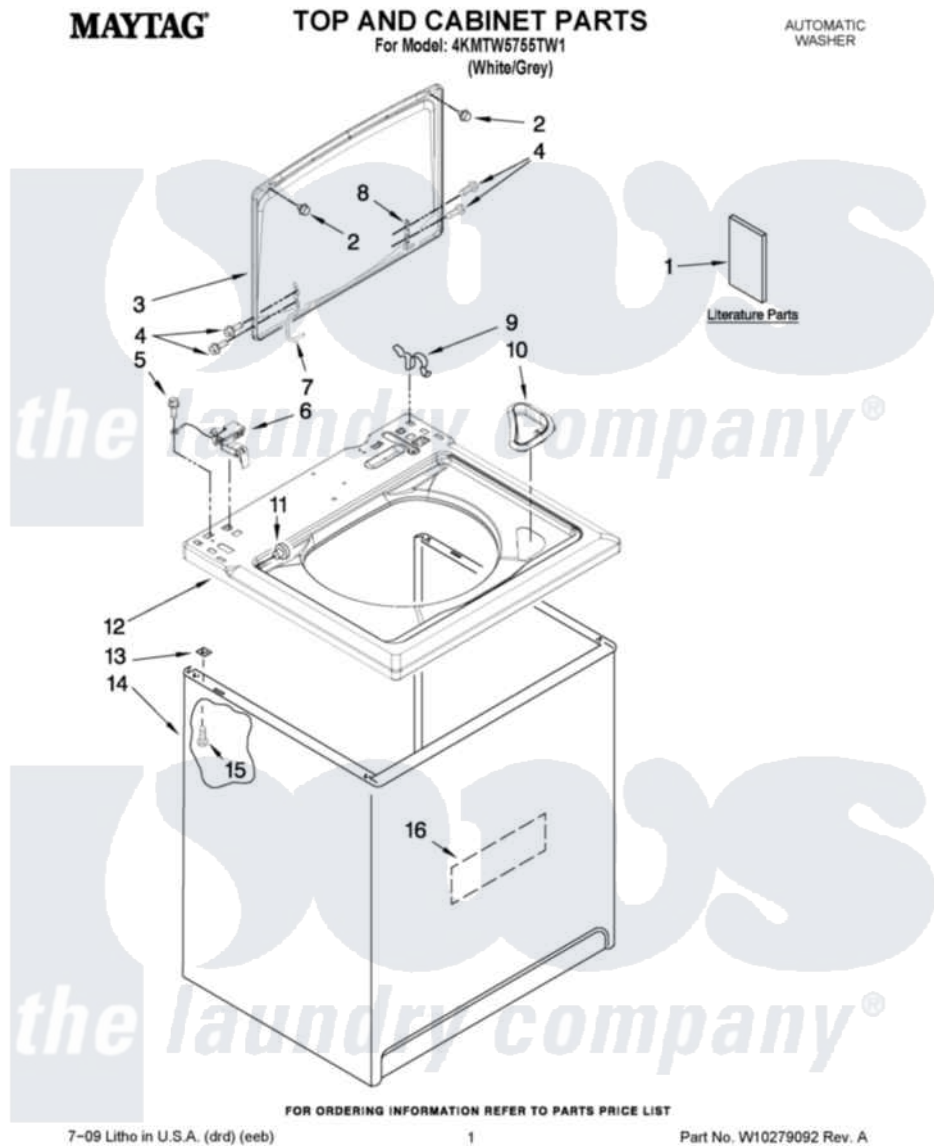

Maytag 4KMTW5755TW1 01 - TOP AND CABINET PARTS

Maytag [Residential Maytag 4KMTW5755TW1 Washer Parts](#) Parts Diagram 01 - TOP AND CABINET PARTS
 Click on the part number to view part

Item	Original Part Number	Replaced By	Status	Part Description
1	W10117890		Not Available	Use & Care Guide (English)
"	W10117891		Not Available	Use & Care Guide (Arabic)
"	W10117896		Not Available	Feature Sheet (English)
"	W10117897		Not Available	Feature Sheet (Arabic)
"	W10117057		Not Available	Wiring Diagram
2	9724509			Bumper, Lid
3	W10093782	W10193868		Lid
4	W10119828			Screw, Lid Hinge Mounting
5	3351614			Screw, Gearcase Cover Mounting
6	8318084			Switch, Lid
7	W10225136			Hinge 7 Pad Assembly
8	91770			Hinge, Lid
9	62780			Clip, Top And Cabinet And Rear Panel
10	W10192089			Dispenser, Bleach
11	8319539			Bearing, Lid Hinge

12	W10194868	Top
13	62750	Spacer, Cabinet To Top (4)
14	63424	Cabinet
15	3390631	Screw, 10-16 X 3/8
16	W10177046	Cabinet - Damper, Sound