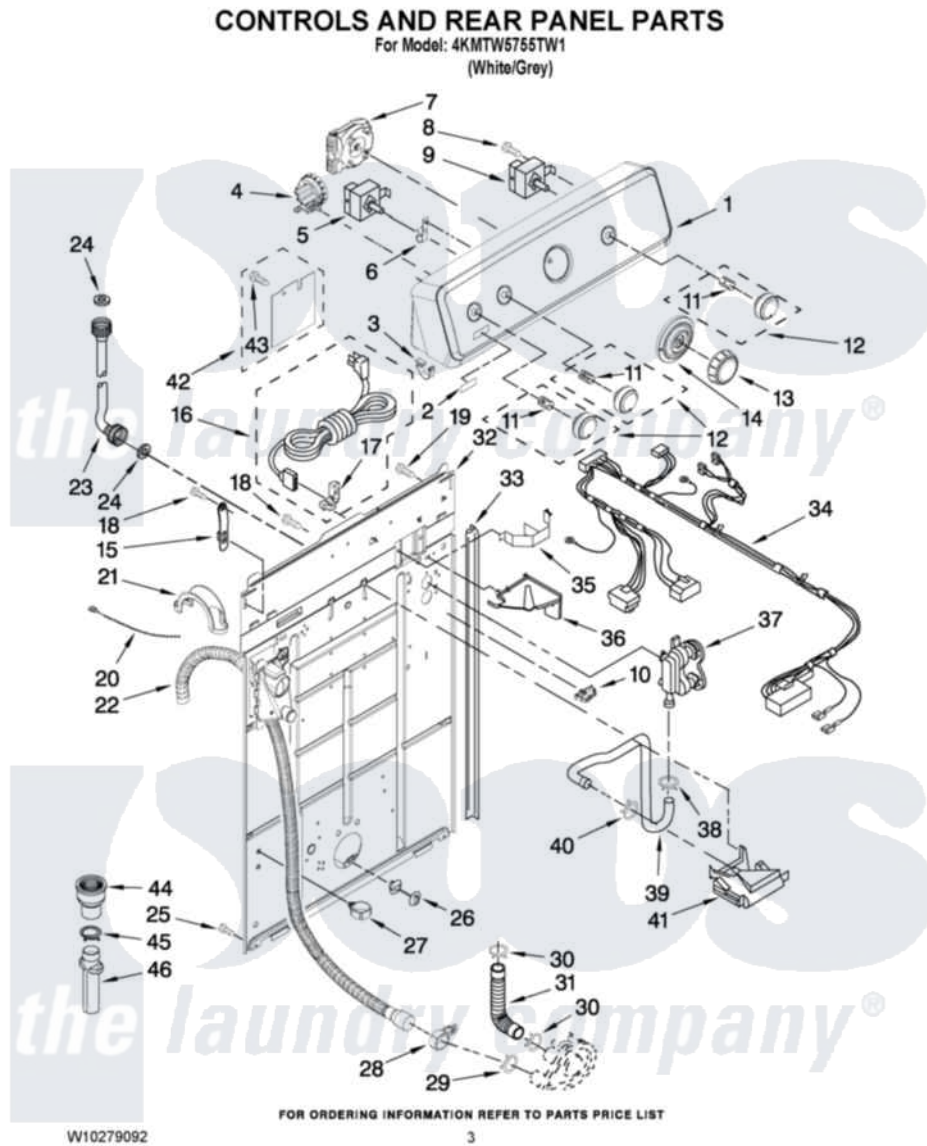

Maytag 4KMTW5755TW1 02 - CONTROLS AND REAR PANEL PARTS

Maytag Residential Maytag 4KMTW5755TW1 Washer Parts Parts Diagram 02 - CONTROLS AND REAR PANEL PARTS

Click on the part number to view part

Item	Original Part Number	Replaced By	Status	Part Description
1	W10115407	W10144119		Console
2	W10203949			Medallion
3	8312709			Clip-Console
4	8577844	W10339251		Switch-WL
5	3950345	W10168263		Swtch-Temp
6	8317975			Restraint, Harness
7	W10117056			Timer
8	3400073			Screw, Ground
9	3949187	W10168262		Switch, Rotary
10	3352944			Clip, Harness
11	8536939			Clip, Knob
12	W10110035			Knob
13	W10110033			Knob, Timer
14	W10112571			Dial,
15	8568314			Strap, Console
16	W10111552			Cord, Power

17	8559337	285777	Relief-Str
18	9740848		Screw, Mixing Valve Mounting
19	3351614		Screw, Gearcase Cover Mounting
20	3347868	W10339879	Tie, Cable
21	8577378		U-Bend, Drain Hose
22	W10138068	W10096921	Drain Hose Assembly
23	W10194208	89503	Hose-Inlet
"	8571378	89503	Hose-Inlet
24	W10242307	16123	Washer Inlet-Hose Miscellaneous Parts Must be Ordered Separately.
25	62863	3390631	Screw, 10-16 X 3/8
26	8519200		Support, Rear Panel
27	8541667		Clamp, Hose
28	8541668		Clamp, Hose
29	8317496	285655	Clamp, Hose
30	3363366	616099	Clamp
31	3951449	285871	Hose
32	8318015		Panel, Rear
33	62747		Pad, Rear Panel
34	W10121821		Harness, Wiring
35	8055003		Clip, Harness And Pressure Switch
36	8539874		Shield, Suds
37	3360397		Valve, Water Mixing
38	301958	596669	Clamp, Manifold
39	8541607	3357328	Hose, Vacuum Break
40	370450	596669	Clamp, Manifold
41	387606	3360977	Break-Vac
42	W10093726		Shield, Assembly Lower
43	W10000080	8282566	Clip, Pine Tree
44	8577375		Coupling, Drain Hose
45	285655		Clamp, Hose
46	3363920	3363920A	Adapter