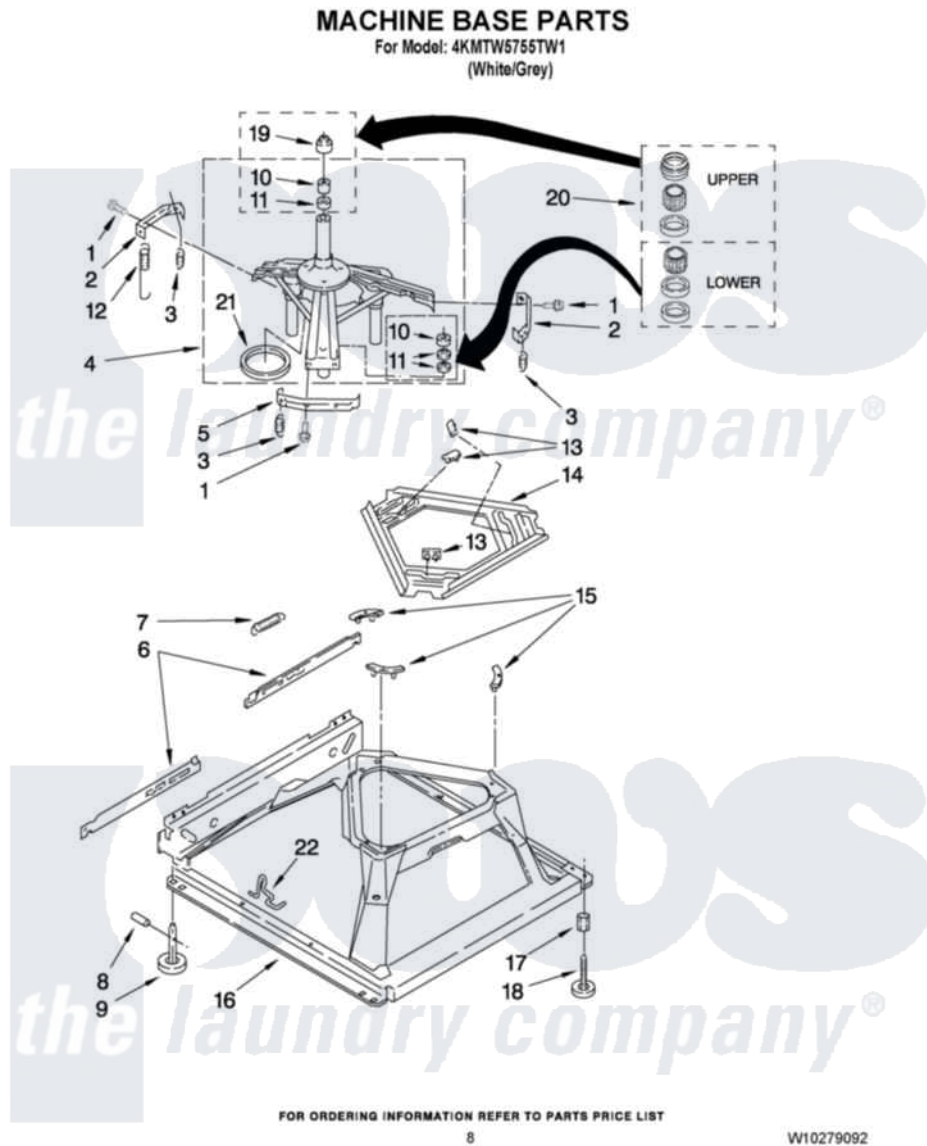

Maytag 4KMTW5755TW1 05 - MACHINE BASE PARTS

Maytag [Residential Maytag 4KMTW5755TW1 Washer Parts](#) Parts Diagram 05 - MACHINE BASE PARTS
Click on the part number to view part

Item	Original Part Number	Replaced By	Status	Part Description
1	3400076			Screw, Bracket Mounting
2	64067			Bracket, Spring Outer
3	63907			Spring, Suspension
4	8575214	280184		Support
5	64065			Bracket, Spring Outer
6	63466			Link, Leveling Mechanism
7	62597	8316845		Spring
8	62837			Pin, Knurled
9	62596	285244		Feet-Leveling
10	8546455			Bearing, Centerpost
11	357409	359449		Seal, Agitator Shaft
12	W10250667			Spring, Counterweight
13	62568	285219		Pad
14	3946509			Plate, Suspension
15	3363660	285744		Pad
16	3946512	285771		Base

17	3359452	Nut, Lock
18	W10001130	Foot, Leveling
19	8577376	Seal, Centerpost
20	285203	Centerpost Bearing Kit
21	63134	Ring, Sound Deadening
22	W10145155	Retainer, Suspension Spring