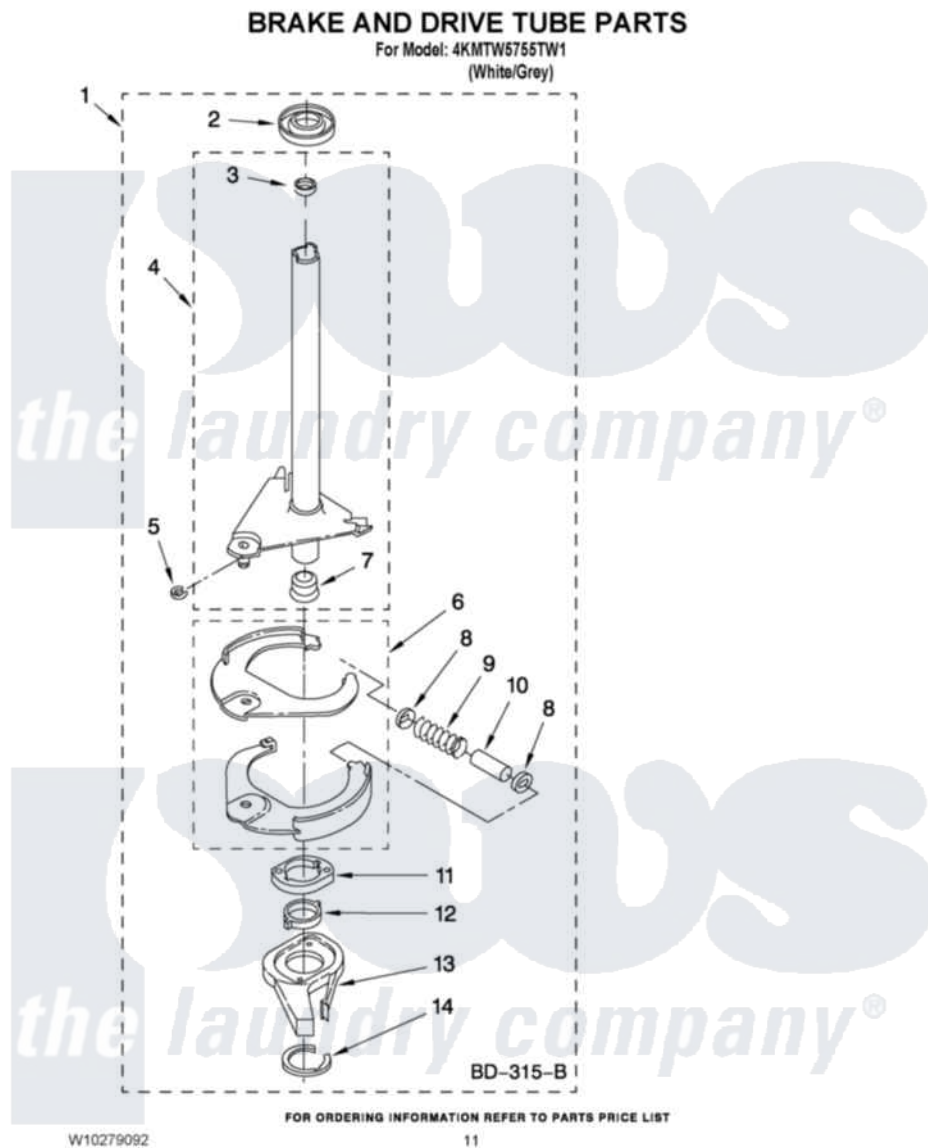

Maytag 4KMTW5755TW1 07 - BRAKE AND DRIVE TUBE PARTS

Maytag [Residential Maytag 4KMTW5755TW1 Washer Parts](#) Parts Diagram 07 - BRAKE AND DRIVE TUBE PARTS

[Click on the part number to view part](#)

Item	Original Part Number	Replaced By	Status	Part Description
1	388952	285792		Basketdrive
2	62658			Ring, Thrust
3	356427			Seal, Spin Pinion
4	64027	64208		Tube-Spin
5	64035	W10083190		Ring, Retaining
6	64232	285438		Shoe-Brake
7	62703	8546462		"T" Bearing, Spin Tube
8	3353956	285658		Sleeve
9	387806		Not Available	Spring, Brake
10	3355360	285658		Sleeve
11	661516	8546461		Cam, Brake Release
12	63022			Sleeve, Cam
13	64194	285790		Lining
14	90368	W10083200		Ring, Retaining
NI	285208			Lubricant