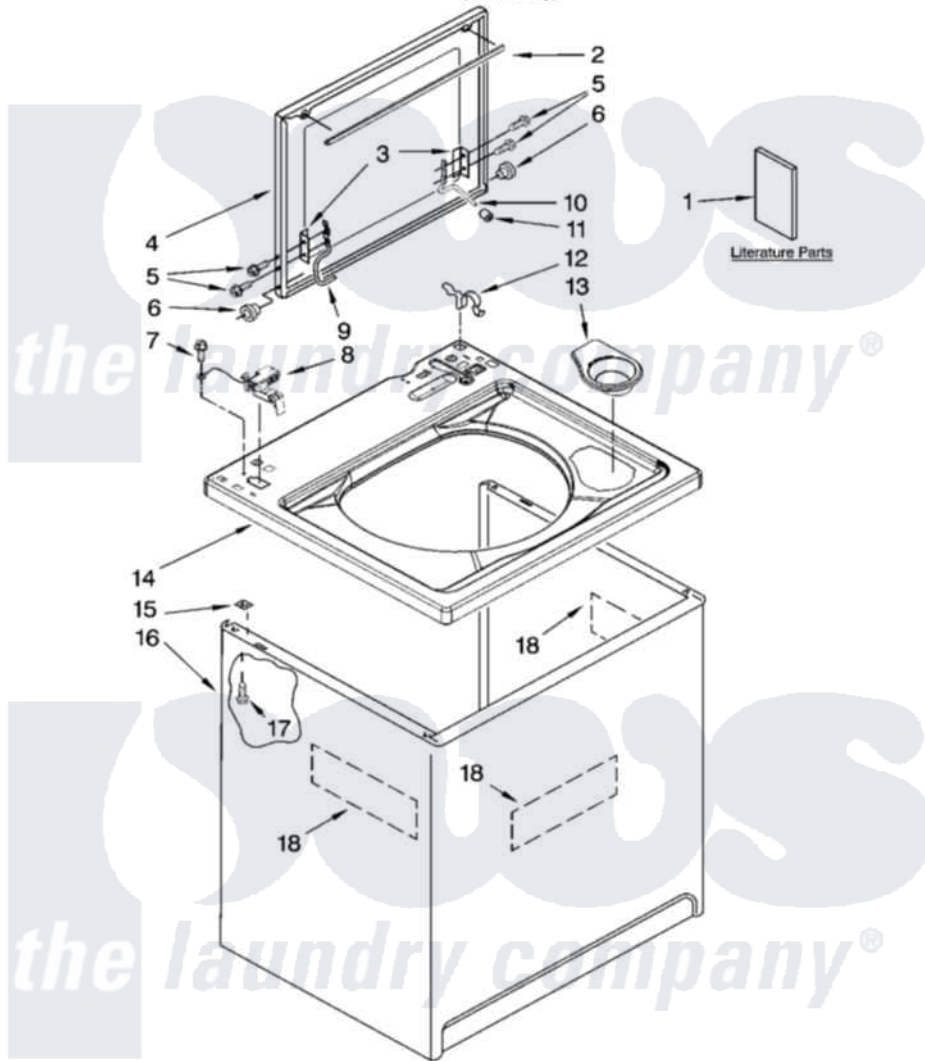

Maytag 4KMTW5955TW0 01 - TOP AND CABINET PARTS

MAYTAG

TOP AND CABINET PARTS

For Model: 4KMTW5955TW0
(White/Grey)

AUTOMATIC
WASHER

4-08 Litho in U.S.A. (drd)

1

Part No. W10128844 Rev. D

Maytag [Residential Maytag 4KMTW5955TW0 Washer Parts](#) Parts Diagram 01 - TOP AND CABINET PARTS
Click on the part number to view part

Item	Original Part Number	Replaced By	Status	Part Description
1	W10117890		Not Available	Use & Care Guide (English)
"	W10117891		Not Available	Use & Care Guide (Arabic)
"	W10117896		Not Available	Feature Sheet (English)
"	W10117897		Not Available	Feature Sheet (Arabic)
"	W10117059		Not Available	Wiring Diagram
2	8054939			Seal, Lid
3	21097			Pad, Lid Hinge
4	W10171569	W10193865		Lid
5	W10119828			Screw, Lid Hinge Mounting
6	8319539			Bearing, Lid Hinge
7	3351614			Screw, Gearcase Cover Mounting
8	8318084			Switch, Lid
9	8559336	W10225136		Hinge 7 Pad Assembly
10	54583			Hinge, Lid
11	19119			Bumper, Lid Hinge
				Clip, Top And Cabinet And

12	62780	Clip, Top And Cabinet And Rear Panel
13	8565967	Dispenser, Bleach
14	8543479	Top
15	62750	Spacer, Cabinet To Top (4)
16	63424	Cabinet
17	3390631	Screw, 10-16 X 3/8
18	3976348	Absorber, Sound