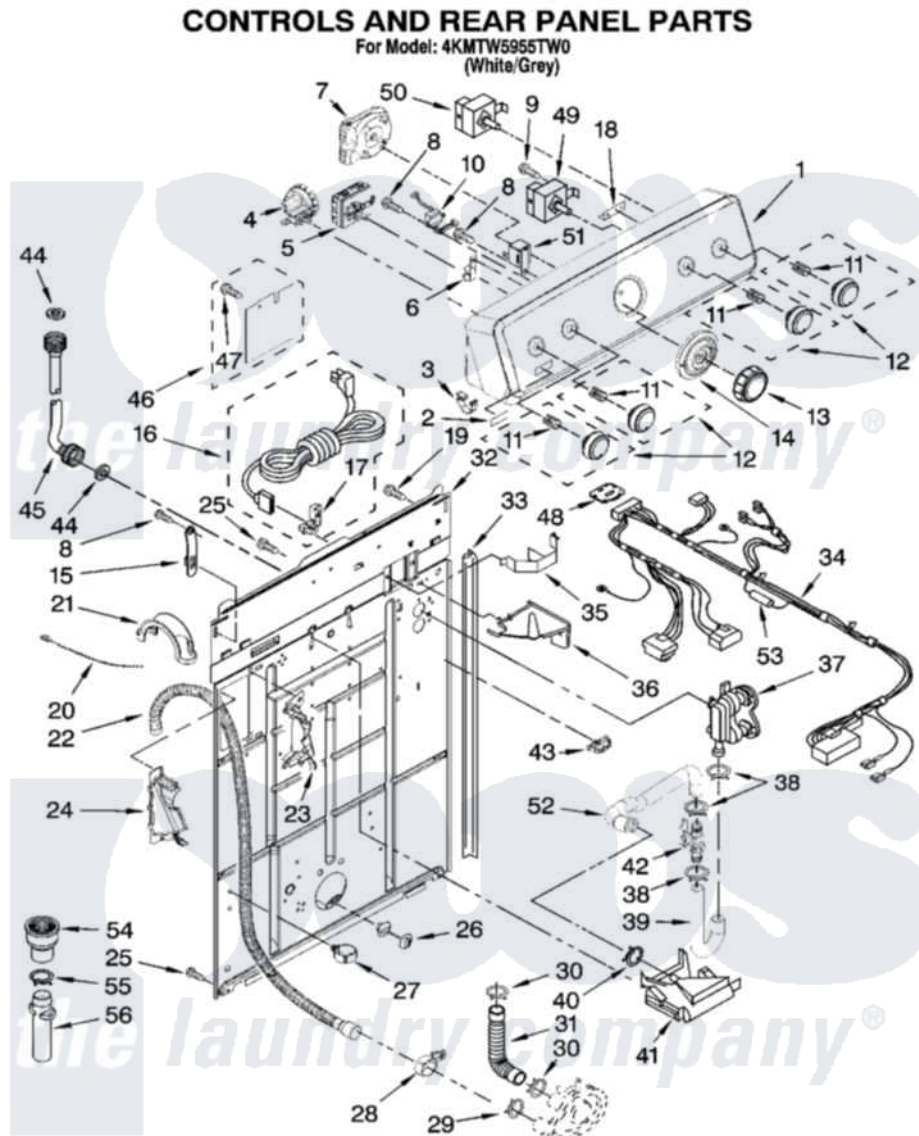

Maytag 4KMTW5955TW0 02 - CONTROLS AND REAR PANEL PARTS

W10128844

3

Maytag [Residential Maytag 4KMTW5955TW0 Washer Parts](#) Parts Diagram 02 - CONTROLS AND REAR PANEL PARTS

[Click on the part number to view part](#)

Item	Original Part Number	Replaced By	Status	Part Description
1	W10115408			Console And Control Panel Assembly
2	W10112569	W10203949		Medallion
3	8312709			Clip-Console
4	8577842	W10339250		Switch-WL
5	3955774	W10168360		Switch, Water Temperature
6	8317975			Restraint, Harness
7	W10117058			Timer
8	90767			Screw, 8A X 3/8 HeX Washer Head Tapping
9	3400073			Screw, Ground
10	3407160			Transformer
11	8536939			Clip, Knob
12	W10110035			Knob
13	W10110033			Knob, Timer
14	W10112571			Dial,