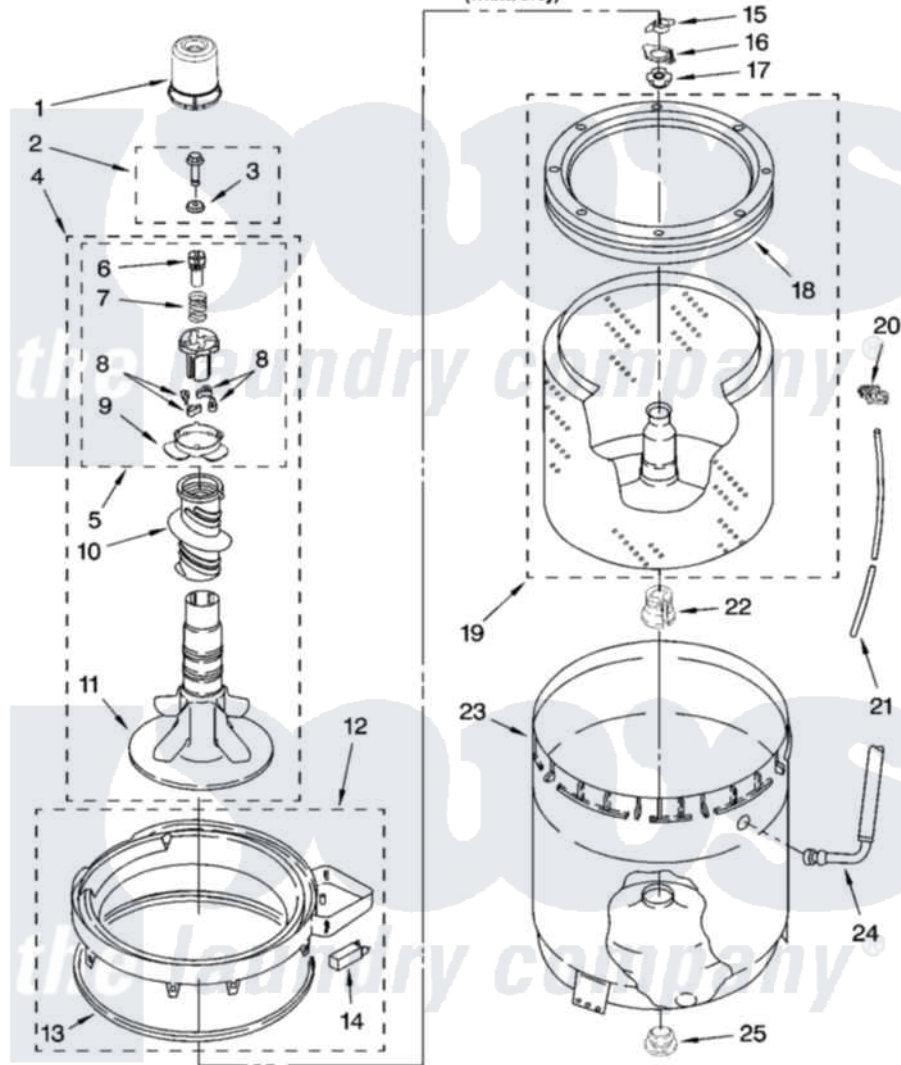

Maytag 4KMTW5955TW0 03 - AGITATOR, BASKET AND TUB PARTS

AGITATOR, BASKET AND TUB PARTS

For Model: 4KMTW5955TW0
(White/Grey)

W10128844

5

Maytag [Residential Maytag 4KMTW5955TW0 Washer Parts](#) Parts Diagram 03 - AGITATOR, BASKET AND TUB PARTS

[Click on the part number to view part](#)

Item	Original Part Number	Replaced By	Status	Part Description
1	8528278			Dispenser, Fabric Softener
2	358237			Screw And Washer
3	3949550			Washer
4	8538246			Agitator
5	8537433			Cam, Driven
6	8533540			Retainer, Spring
7	3946997			Spring, Compression
8	3366877	80040		Dog-Agitator
9	8055141			Bearing-Driven Cam
10	3946996			Auger, Agitator
11	3947517			Agitator
12	3954507	W10213410		Ring-Tub
13	3359585	3976308		Gasket, Tub Ring
14	8318246	W10213410		Ring-Tub
15	3354845			Clip, Agitator
16	8543666			Washer, Agitator

17	W10116602		Nut, Spanner
18	W10118233	W10006326	Balance Ring
19	8579546		Basket And Balance Ring
20	2219077		Clip, Pressure Switch Hose
21	3347780	353244	Hose, Pressure Switch
22	389140		Tub Block, Basket Drive
23	8283125		Tub
24	3948705		Hose, Bleach
25	383727		Gasket, Centerpodt