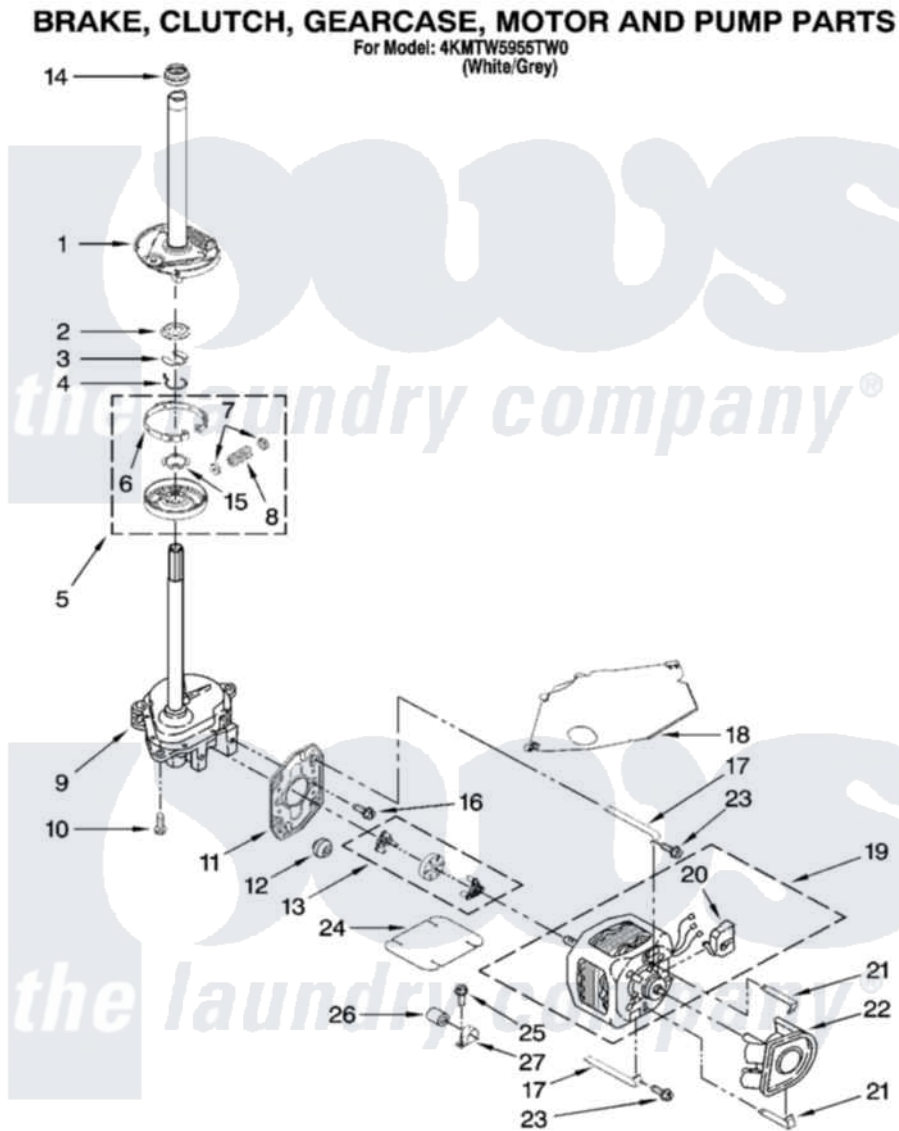

Maytag 4KMTW5955TW0 04 - BRAKE, CLUTCH, GEARCASE, MOTOR AND PUMP PARTS

W10128844

7

Maytag [Residential Maytag 4KMTW5955TW0 Washer Parts](#) Parts Diagram 04 - BRAKE, CLUTCH, GEARCASE, MOTOR AND PUMP PARTS
 Click on the part number to view part

Item	Original Part Number	Replaced By	Status	Part Description
1	388952	285792		Basketdrive
2	63292			Washer, Spin Tube Thrust
3	62697	W10080230		Ring, Spin Tube Support
4	63283	285353		Ring
5	3951311	285785		Clutch
6	3951308	285790		Lining
7	62646			Cap, Clutch Spring
8	3946792			Spring And Damper Assembly
9	3360630	3360629		Gearcase
10	3357334	3400516		Screw Anti-Rattle
11	62611			Plate, Motor Mount To Gearcase
12	62691			Grommet, Motor
13	3978849	285852A		Coupling
14	8577374			Seal, Centerpost

15	3355454		Clip, Main Drive
16	3400516		Screw Anti-Rattle
17	W10086010		Retainer, Motor
18	3362089		Shield, Tub To Motor
19	3353846		Motor, Main Drive
20	8529896		Switch, Main Drive Motor
21	8546127		Retainer, Pump
22	3363394		Pump
23	3387485	273556	Screw, 10-16 X 5/8
24	3946532		Shield, Motor
25	62863	3390631	Screw, 10-16 X 3/8
26	8572717		Capacitor, Motor Start
27	3949496		Clamp, Capacitor