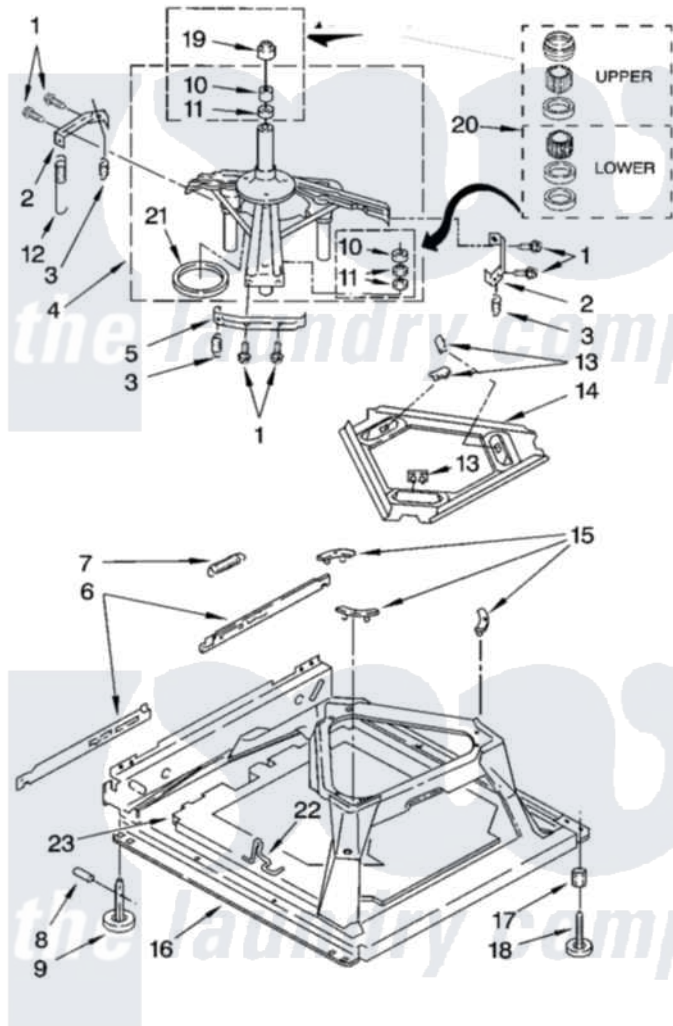

MACHINE BASE PARTS

For Model: 4KMTW5955TW0
(White/Grey)

Maytag [Residential Maytag 4KMTW5955TW0 Washer Parts](#) Parts Diagram 05 - MACHINE BASE PARTS
Click on the part number to view part

Item	Original Part Number	Replaced By	Status	Part Description
1	3400076			Screw, Bracket Mounting
2	64067			Bracket, Spring Outer
3	63907			Spring, Suspension
4	8575214	280184		Support
5	64065			Bracket, Spring Outer
6	63466			Link, Leveling Mechanism
7	62597	8316845		Spring
8	62837			Pin, Knurled
9	62596	285244		Feet-Leveling
10	8546455			Bearing, Centerpost
11	357409	359449		Seal, Agitator Shaft
12	388492	W10250667		Spring, Counterweight
13	62568	285219		Pad
14	3946509			Plate, Suspension
15	3363660	285744		Pad
16	3946512	285771		Base

17	3359452	Nut, Lock
18	W10001130	Foot, Leveling
19	8577376	Seal, Centerpost
20	285203	Centerpost Bearing Kit
21	63134	Ring, Sound Deadening
22	W10145155	Retainer, Suspension Spring
23	8544816	Absorber, Sound