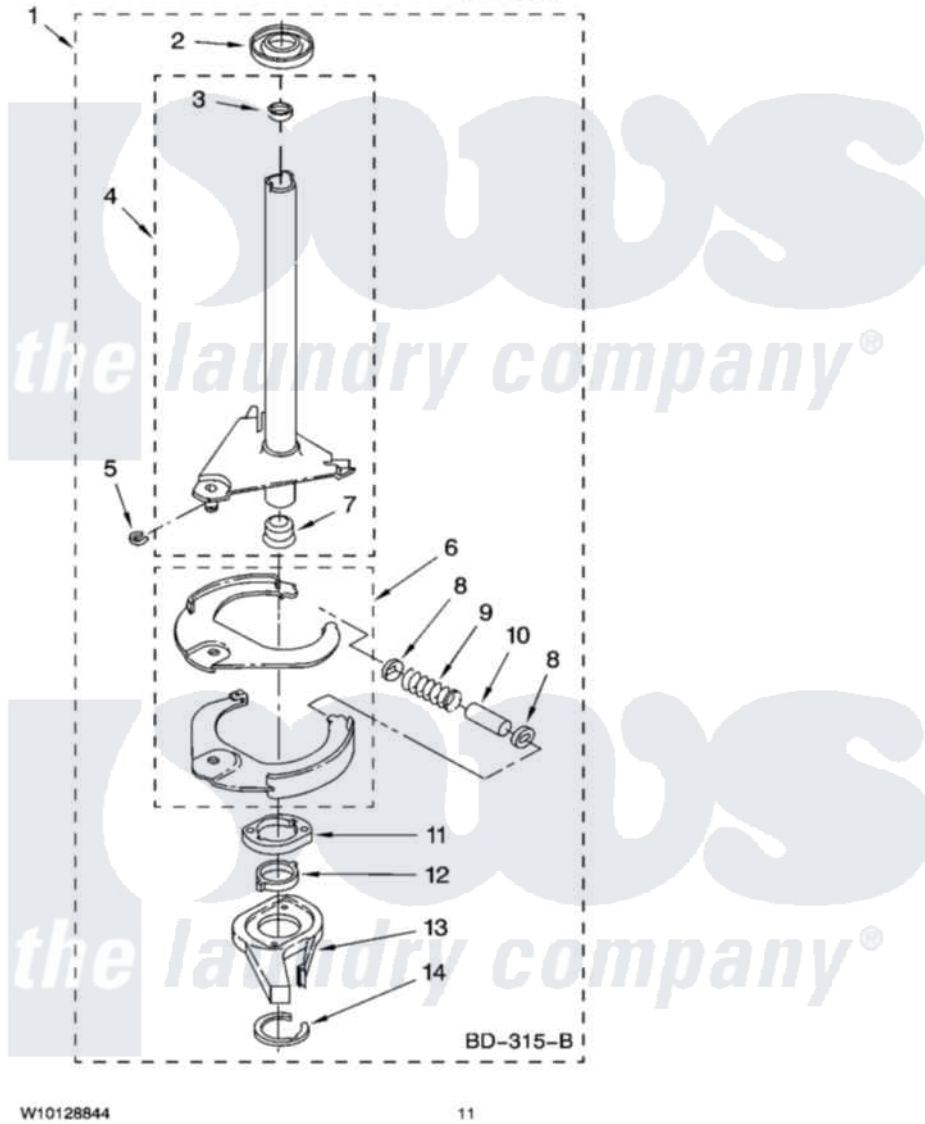

Maytag 4KMTW5955TW0 07 - BRAKE AND DRIVE TUBE PARTS

BRAKE AND DRIVE TUBE PARTS

For Model: 4KMTW5955TW0
(White/Grey)

W10128844

11

Maytag [Residential Maytag 4KMTW5955TW0 Washer Parts](#) Parts Diagram 07 - BRAKE AND DRIVE TUBE PARTS
Click on the part number to view part

Item	Original Part Number	Replaced By	Status	Part Description
1	388952	285792		Basketdrive
2	62658			Ring, Thrust
3	356427			Seal, Spin Pinion
4	64027	64208		Tube-Spin
5	64035	W10083190		Ring, Retaining
6	64232	285438		Shoe-Brake
7	62703	8546462		"T" Bearing, Spin Tube
8	3353956	285658		Sleeve
9	387806		Not Available	Spring, Brake
10	3355360	285658		Sleeve
11	661516	8546461		Cam, Brake Release
12	63022			Sleeve, Cam
13	64194	285790		Lining
14	90368	W10083200		Ring, Retaining
NI	BLANK		Not Available	FOLLOWING PARTS NOT ILLUSTRATED
"	285208			Lubricant