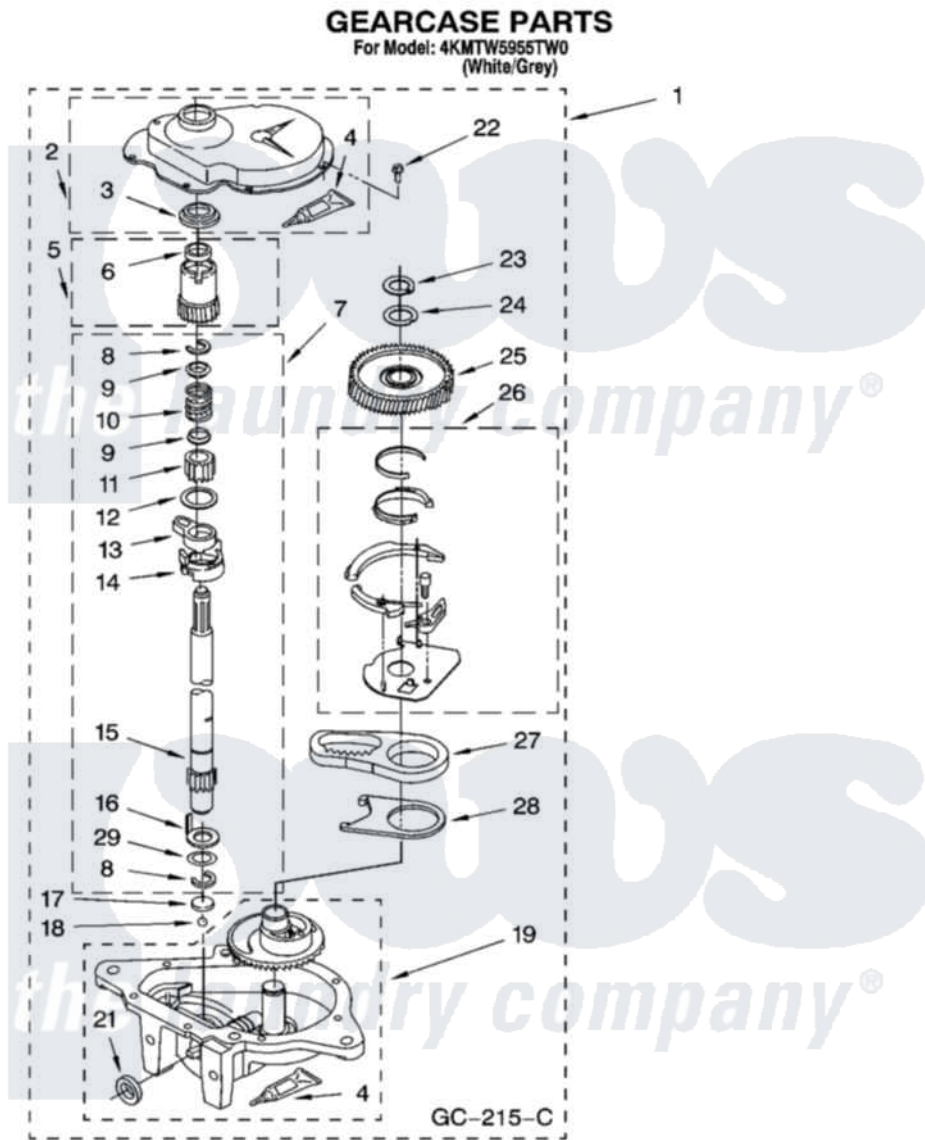

**Maytag 4KMTW5955TW0 08 - GEARCASE PARTS, OPTIONAL PARTS  
(NOT INCLUDED)**

12

W10128844

Maytag Residential Maytag 4KMTW5955TW0 Washer Parts Parts Diagram 08 - GEARCASE PARTS, OPTIONAL PARTS (NOT INCLUDED)

Click on the part number to view part

Item	Original Part Number	Replaced By	Status	Part Description
1	3360630	<a href="#">3360629</a>		Gearcase
2	<a href="#">285202</a>			Cover, Gearcase
3	<a href="#">3349985</a>			Seal, Gearcase Cover
4	<a href="#">285195</a>			Sealer Sealer, Gasket
5	63320	<a href="#">285362</a>		Gear and Pinion
6	<a href="#">356427</a>			Seal, Spin Pinion
7	<a href="#">389387</a>			Shaft, Agitator
8	90369		Not Available	Ring, Retaining (2)
9	<a href="#">62677</a>			Retainer, Spring
10	<a href="#">62676</a>			Spring, Agitator
11	63273	<a href="#">285509</a>		Shaft, Agitator
12	<a href="#">62619</a>			Washer, Agitator Gear
13	62580	<a href="#">285206</a>		Cam-Agitator
14	62581	<a href="#">285206</a>		Cam-Agitator
15	<a href="#">285509</a>			Shaft, Agitator