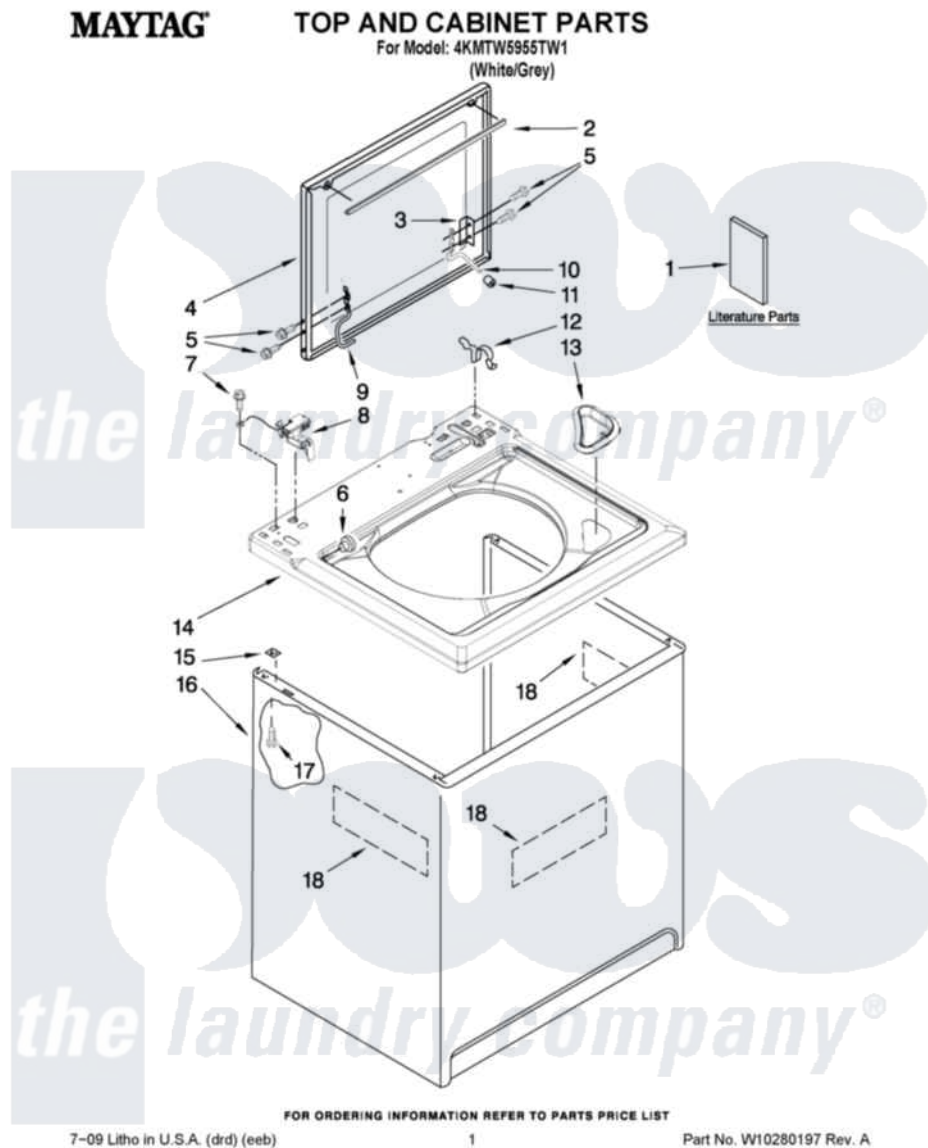

Maytag 4KMTW5955TW1 01 - TOP AND CABINET PARTS

Maytag Residential Maytag 4KMTW5955TW1 Washer Parts Parts Diagram 01 - TOP AND CABINET PARTS
Click on the part number to view part

Item	Original Part Number	Replaced By	Status	Part Description
1	W10117890		Not Available	Use & Care Guide (English)
"	W10117891		Not Available	Use & Care Guide (Arabic)
"	W10117896		Not Available	Feature Sheet (English)
"	W10117897		Not Available	Feature Sheet (Arabic)
"	W10117059		Not Available	Wiring Diagram
2	8054939			Seal, Lid
3	21097			Pad, Lid Hinge
4	W10171569	W10193865		Lid
5	W10119828			Screw, Lid Hinge Mounting
6	8319539			Bearing, Lid Hinge
7	3351614			Screw, Gearcase Cover Mounting
8	8318084			Switch, Lid
9	W10225136			Hinge 7 Pad Assembly
10	54583			Hinge, Lid
11	19119			Bumper, Lid Hinge
				Clip, Top And Cabinet And

12	62780		Clip, Top And Cabinet And Rear Panel
13	W10192089		Dispenser, Bleach
14	W10194866		Top
15	62750		Spacer, Cabinet To Top (4)
16	3950968	63424	Cabinet
17	3390631		Screw, 10-16 X 3/8
18	W10177046		Cabinet - Damper, Sound