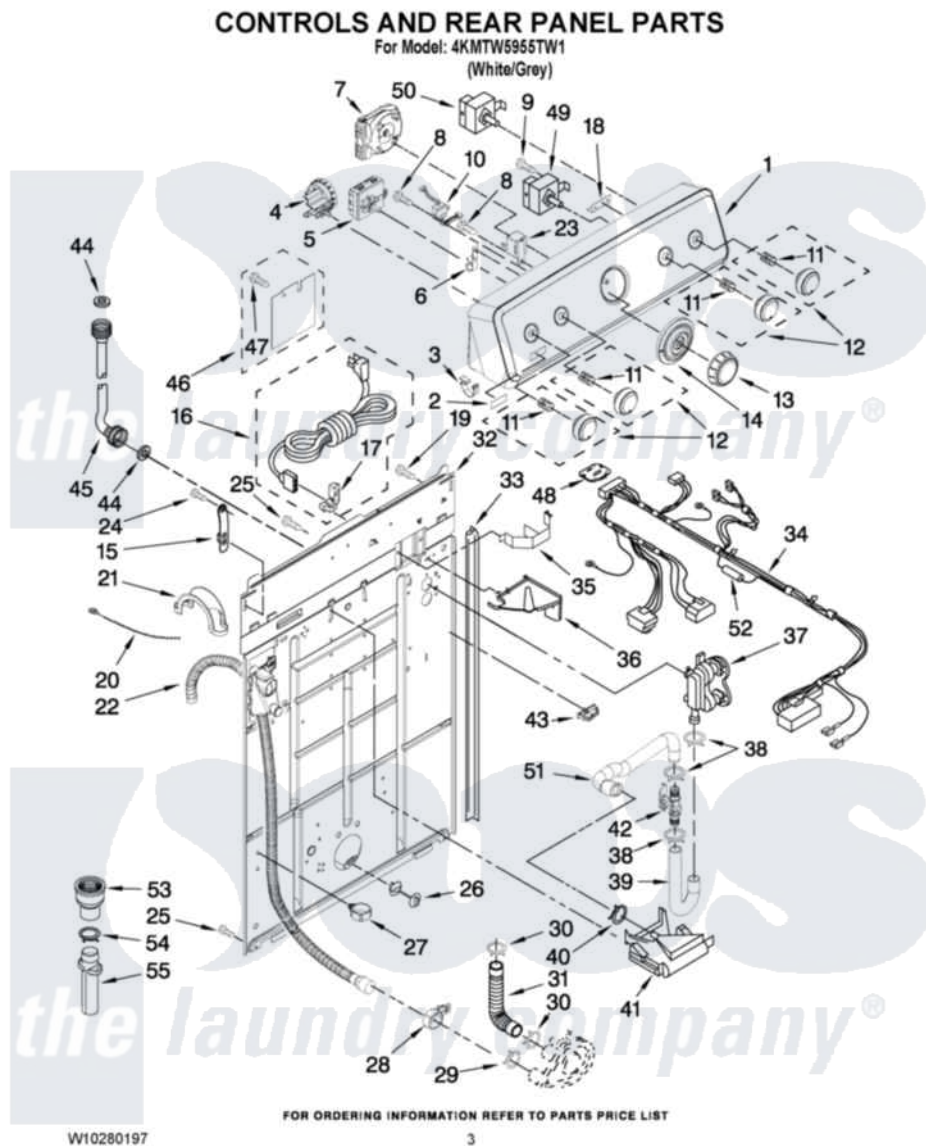

Maytag 4KMTW5955TW1 02 - CONTROLS AND REAR PANEL PARTS

Maytag Residential Maytag 4KMTW5955TW1 Washer Parts Parts Diagram 02 - CONTROLS AND REAR PANEL PARTS

[Click on the part number to view part](#)

Item	Original Part Number	Replaced By	Status	Part Description
1	W10115408			Console And Control Panel Assembly
2	W10203949			Medallion
3	8312709			Clip-Console
4	8577842	W10339250		Switch-WL
5	3955774	W10168360		Switch, Water Temperature
6	8317975			Restraint, Harness
7	W10117058			Timer
8	90767			Screw, 8A X 3/8 HeX Washer Head Tapping
9	3400073			Screw, Ground
10	3407160			Transformer
11	8536939			Clip, Knob
12	W10110035			Knob
13	W10110033			Knob, Timer
14	W10112571			Dial,