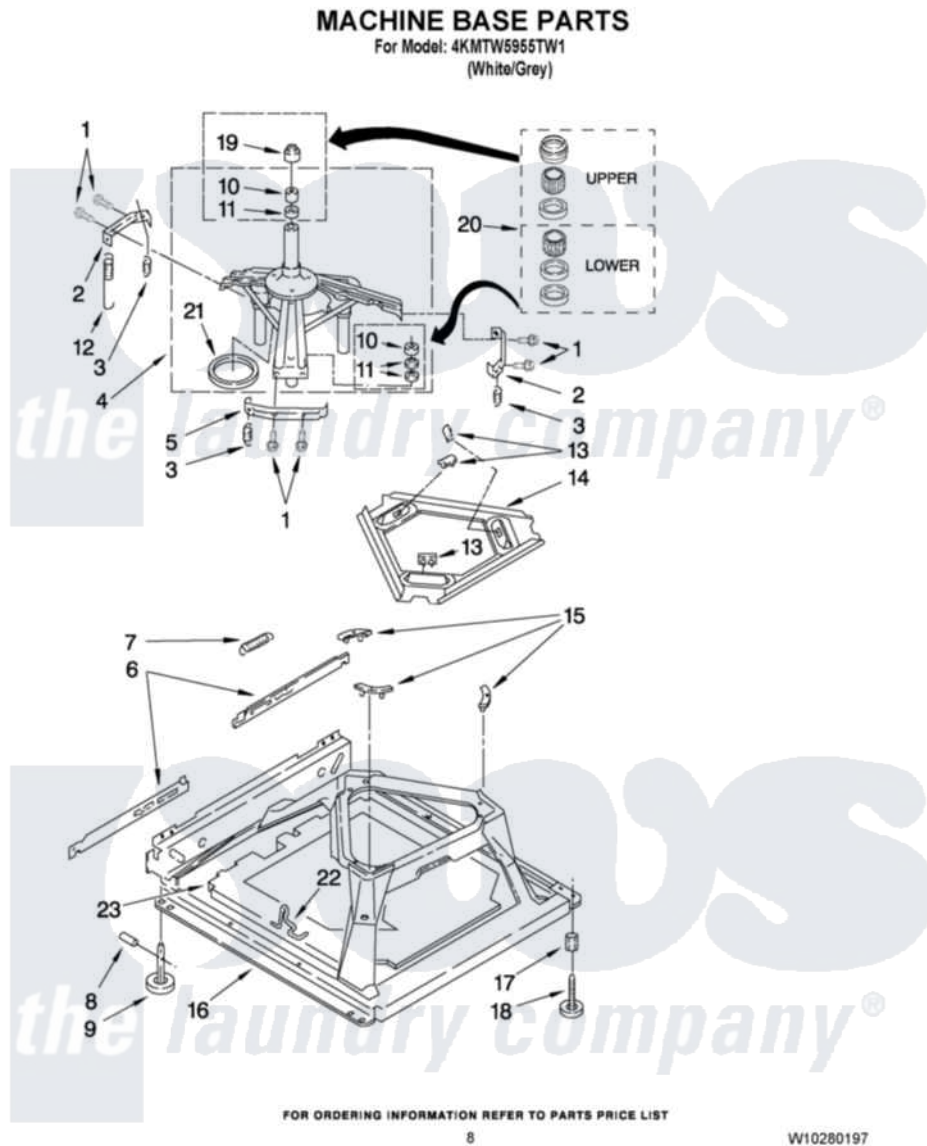

Maytag 4KMTW5955TW1 05 - MACHINE BASE PARTS

Maytag [Residential Maytag 4KMTW5955TW1 Washer Parts](#) Parts Diagram 05 - MACHINE BASE PARTS
Click on the part number to view part

Item	Original Part Number	Replaced By	Status	Part Description
1	3400076			Screw, Bracket Mounting
2	64067			Bracket, Spring Outer
3	63907			Spring, Suspension
4	8575214	280184		Support
5	64065			Bracket, Spring Outer
6	63466			Link, Leveling Mechanism
7	62597	8316845		Spring
8	62837			Pin, Knurled
9	62596	285244		Feet-Leveling
10	8546455			Bearing, Centerpost
11	357409	359449		Seal, Agitator Shaft
12	W10250667			Spring, Counterweight
13	62568	285219		Pad
14	3946509			Plate, Suspension
15	3363660	285744		Pad
16	3946512	285771		Base

17	3359452	Nut, Lock
18	W10001130	Foot, Leveling
19	8577376	Seal, Centerpost
20	285203	Centerpost Bearing Kit
21	63134	Ring, Sound Deadening
22	W10145155	Retainer, Suspension Spring
23	8544816	Absorber, Sound