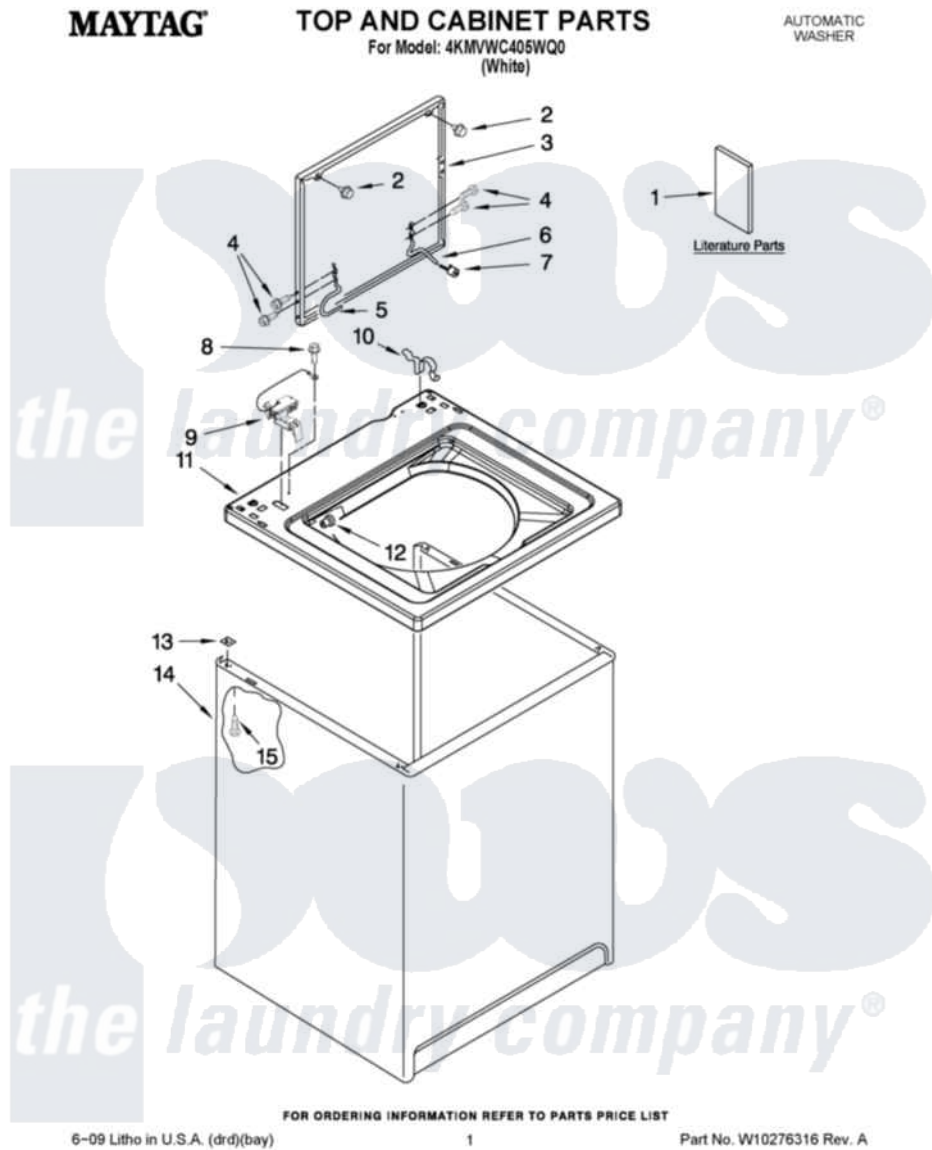

Maytag 4KMVWC405WQ0 01 - TOP AND CABINET PARTS

Maytag [Residential Maytag 4KMVWC405WQ0 Washer Parts](#) Parts Diagram 01 - TOP AND CABINET PARTS
Click on the part number to view part

Item	Original Part Number	Replaced By	Status	Part Description
1	W10096950		Not Available	FEATURE SHEET
"	W10117890		Not Available	Use & Care Guide (English)
"	W10117891		Not Available	Use & Care Guide (Arabic)
"	W10110461		Not Available	Wiring Diagram
2	9724509			Bumper, Lid
3	8541774	W10193857		Lid
4	W10119828			Screw, Lid Hinge Mounting
5	W10225135			Hinge, Lid
6	54583			Hinge, Lid
7	19119			Bumper, Lid Hinge
8	3351614			Screw, Gearcase Cover Mounting
9	8318084			Switch, Lid
10	62780			Clip, Top And Cabinet And Rear Panel
11	8559484			Top
12	21258			Bearing, Lid Hinge

13

62750

Spacer, Cabinet To Top (4)

14

[63424](#)

Cabinet

15

[3390631](#)

Screw, 10-16 X 3/8