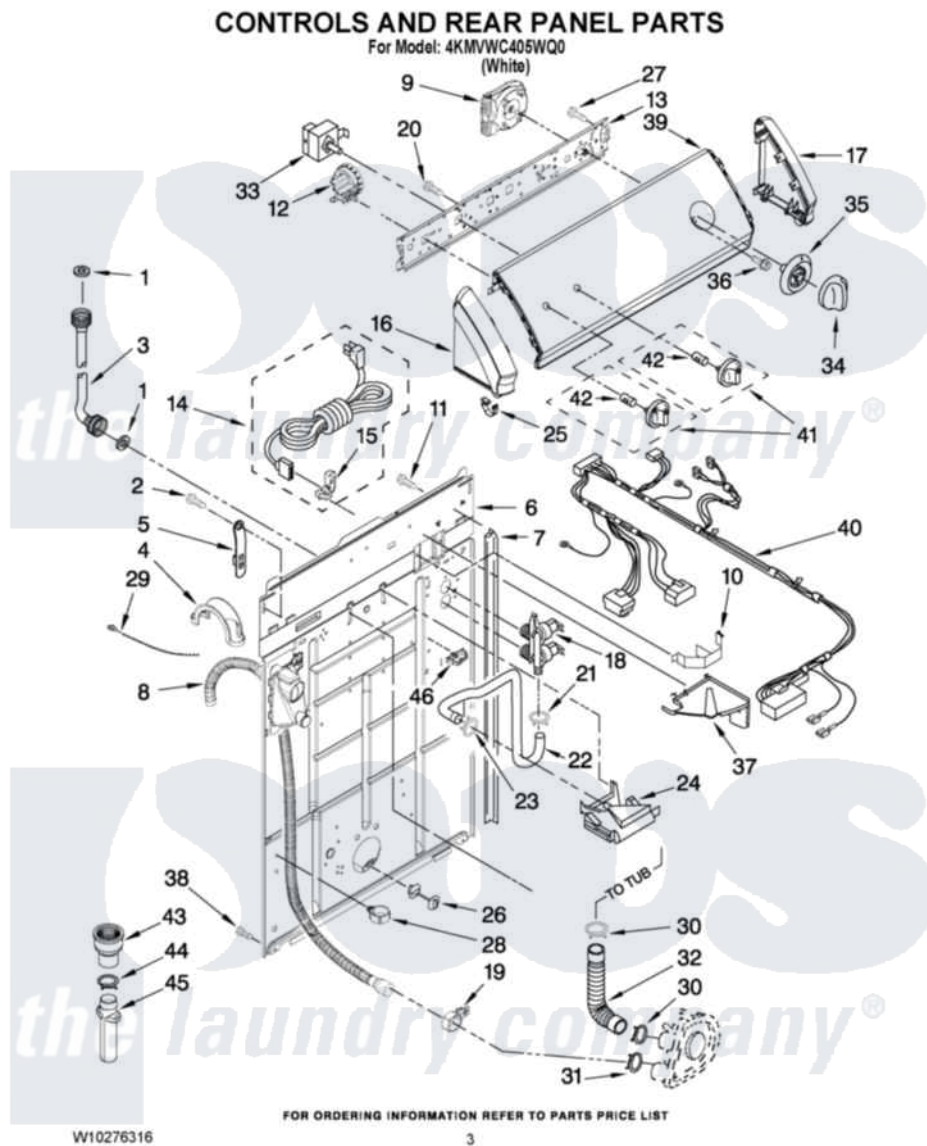

Maytag 4KMVWC405WQ0 02 - CONTROLS AND REAR PANEL PARTS

Maytag Residential Maytag 4KMVWC405WQ0 Washer Parts Parts Diagram 02 - CONTROLS AND REAR PANEL PARTS

[Click on the part number to view part](#)

| Item | Original Part Number | Replaced By | Status | Part Description |
|------|---------------------------|---------------------------|--------|--|
| 1 | W10242307 | 16123 | | Washer Inlet-Hose Miscellaneous Parts Must be Ordered Separately. |
| 2 | 9740848 | | | Screw, Mixing Valve Mounting |
| 3 | W10194208 | 89503 | | Hose-Inlet |
| " | 8571378 | 89503 | | Hose-Inlet |
| 4 | 8577378 | | | U-Bend, Drain Hose |
| 5 | 8568314 | | | Strap, Console |
| 6 | 8318015 | | | Panel, Rear |
| 7 | 62747 | | | Pad, Rear Panel |
| 8 | W10138068 | W10096921 | | Drain Hose Assembly |
| 9 | W10110460 | | | Timer, Control |
| 10 | 8055003 | | | Clip, Harness And Pressure Switch |
| 11 | 3351614 | | | Screw, Gearcase Cover Mounting |
| 12 | 8577845 | W10339334 | | Switch-WL |