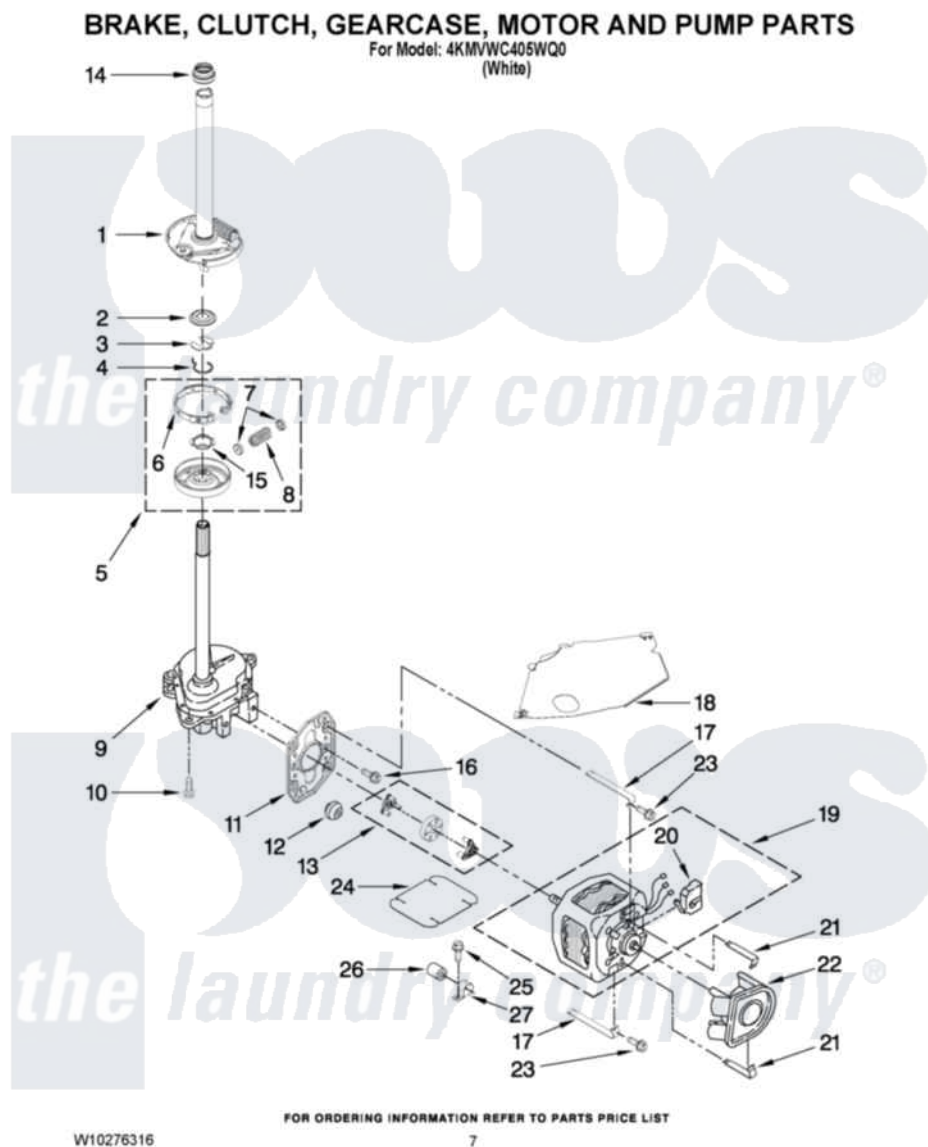

Maytag 4KMVWC405WQ0 04 - BRAKE, CLUTCH, GEARCASE, MOTOR AND PUMP PARTS

Maytag [Residential Maytag 4KMVWC405WQ0 Washer Parts](#) Parts Diagram 04 - BRAKE, CLUTCH, GEARCASE, MOTOR AND PUMP PARTS
Click on the part number to view part

Item	Original Part Number	Replaced By	Status	Part Description
1	388952	285792		Basketdrive
2	63292			Washer, Spin Tube Thrust
3	62697	W10080230		Ring, Spin Tube Support
4	63283	285353		Ring
5	3951311	285785		Clutch
6	3951308	285790		Lining
7	62646			Cap, Clutch Spring
8	3946792			Spring And Damper Assembly
9	3360630	3360629		Gearcase
10	3357334	3400516		Screw Anti-Rattle
11	62611			Plate, Motor Mount To Gearcase
12	62691			Grommet, Motor
13	3364003	285753A		Coupling
14	8577374			Seal, Centerpost

15	3355454		Clip, Main Drive
16	3400516		Screw Anti-Rattle
17	W10086010		Retainer, Motor
18	3362089		Shield, Tub To Motor
19	3353846		Motor, Main Drive
20	8529896		Switch, Main Drive Motor
21	8546127		Retainer, Pump
22	3363394		Pump
23	3387485	273556	Screw, 10-16 X 5/8
24	3946532		Shield, Motor
25	62863	3390631	Screw, 10-16 X 3/8
26	8572717		Capacitor, Motor Start
27	3949496		Clamp, Capacitor