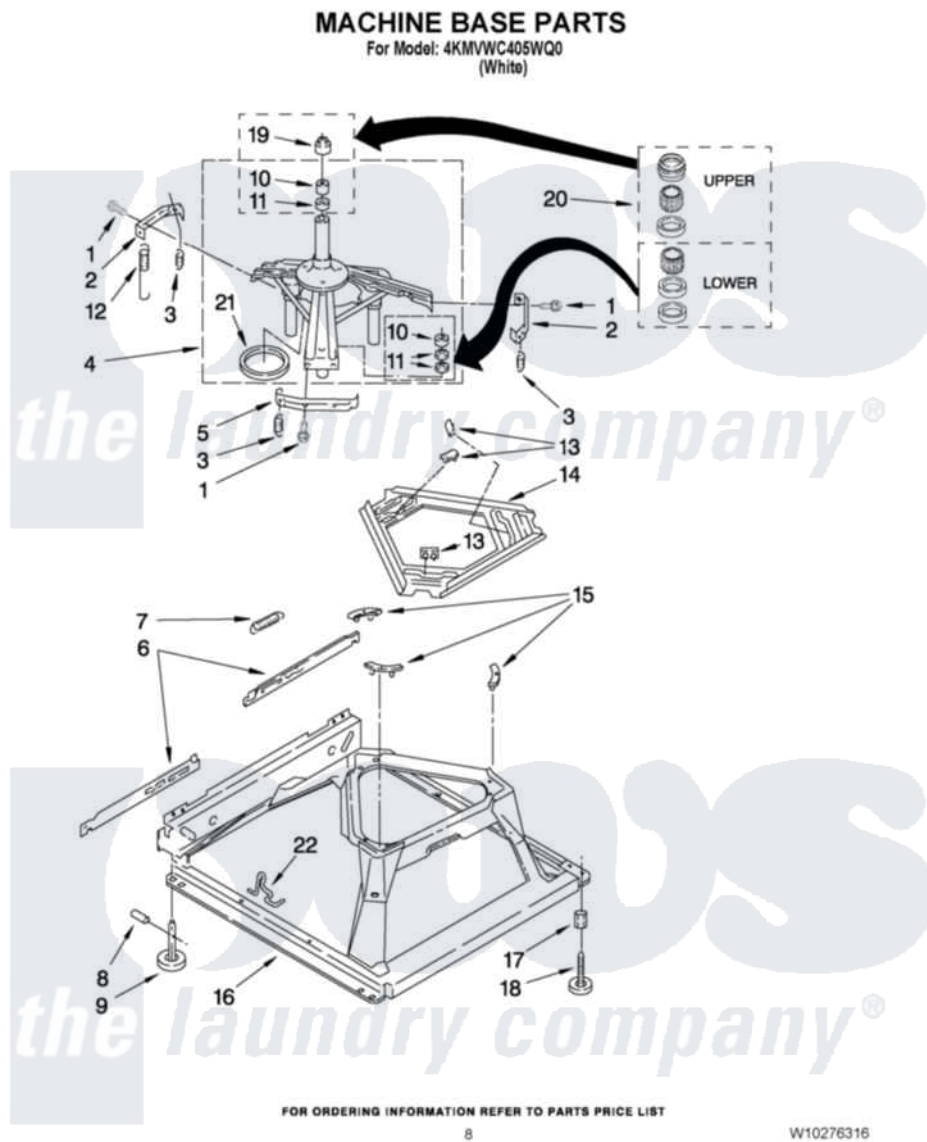

# Maytag 4KMVWC405WQ0 05 - MACHINE BASE PARTS

Maytag [Residential Maytag 4KMVWC405WQ0 Washer Parts](#) Parts Diagram 05 - MACHINE BASE PARTS  
Click on the part number to view part

Item	Original Part Number	Replaced By	Status	Part Description
1	<a href="#">3400076</a>			Screw, Bracket Mounting
2	<a href="#">64067</a>			Bracket, Spring Outer
3	<a href="#">63907</a>			Spring, Suspension
4	8575214	<a href="#">280184</a>		Support
5	<a href="#">64065</a>			Bracket, Spring Outer
6	<a href="#">63466</a>			Link, Leveling Mechanism
7	62597	<a href="#">8316845</a>		Spring
8	<a href="#">62837</a>			Pin, Knurled
9	62596	<a href="#">285244</a>		Feet-Leveling
10	<a href="#">8546455</a>			Bearing, Centerpost
11	357409	<a href="#">359449</a>		Seal, Agitator Shaft
12	<a href="#">W10250667</a>			Spring, Counterweight
13	62568	<a href="#">285219</a>		Pad
14	<a href="#">3946509</a>			Plate, Suspension
15	3363660	<a href="#">285744</a>		Pad
16	3946512	<a href="#">285771</a>		Base

17	<a href="#">3359452</a>	Nut, Lock
18	<a href="#">W10001130</a>	Foot, Leveling
19	<a href="#">8577376</a>	Seal, Centerpost
20	<a href="#">285203</a>	Centerpost Bearing Kit
21	<a href="#">63134</a>	Ring, Sound Deadening
22	<a href="#">W10145155</a>	Retainer, Suspension Spring