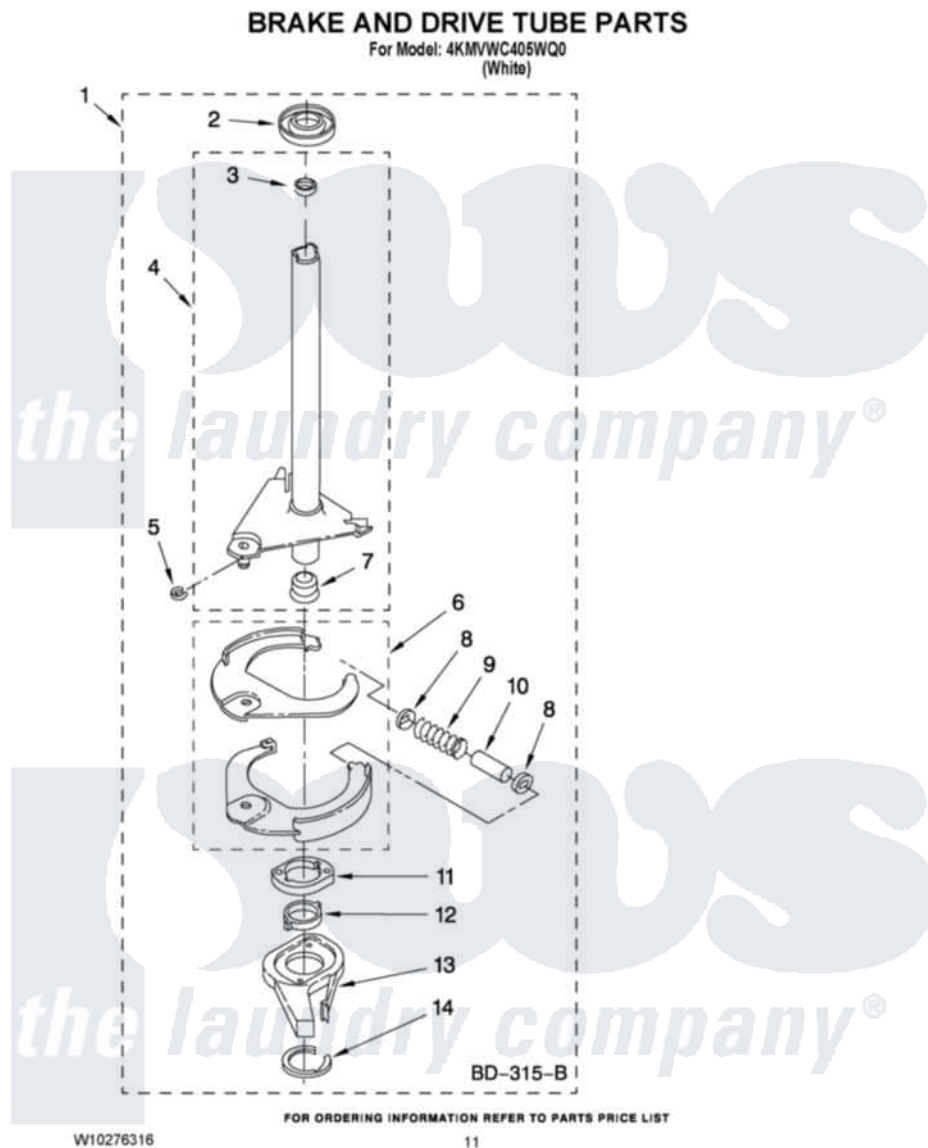

# Maytag 4KMVWC405WQ0 07 - BRAKE AND DRIVE TUBE PARTS

Maytag Residential Maytag 4KMVWC405WQ0 Washer Parts Parts Diagram 07 - BRAKE AND DRIVE TUBE PARTS

Click on the part number to view part

Item	Original Part Number	Replaced By	Status	Part Description
1	388952	<a href="#">285792</a>		Basketdrive
2	<a href="#">62658</a>			Ring, Thrust
3	<a href="#">356427</a>			Seal, Spin Pinion
4	64027	<a href="#">64208</a>		Tube-Spin
5	64035	<a href="#">W10083190</a>		Ring, Retaining
6	64232	<a href="#">285438</a>		Shoe-Brake
7	62703	<a href="#">8546462</a>		"T" Bearing, Spin Tube
8	3353956	<a href="#">285658</a>		Sleeve
9	387806		Not Available	Spring, Brake
10	3355360	<a href="#">285658</a>		Sleeve
11	661516	<a href="#">8546461</a>		Cam, Brake Release
12	<a href="#">63022</a>			Sleeve, Cam
13	64194	<a href="#">285790</a>		Lining
14	90368	<a href="#">W10083200</a>		Ring, Retaining
NI	<a href="#">285208</a>			Lubricant