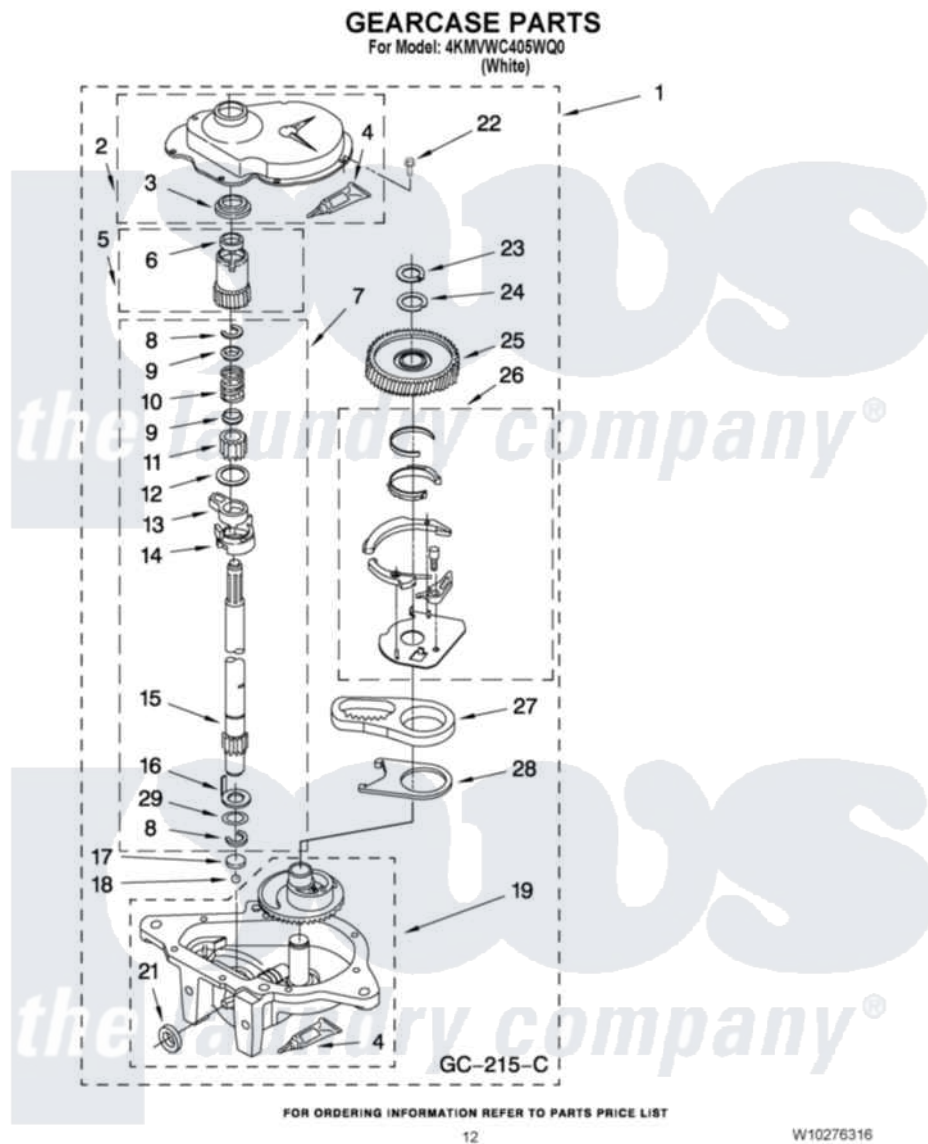

Maytag 4KMVWC405WQ0 08 - GEARCASE PARTS

Maytag [Residential Maytag 4KMVWC405WQ0 Washer Parts](#) Parts Diagram 08 - GEARCASE PARTS
Click on the part number to view part

Item	Original Part Number	Replaced By	Status	Part Description
1	3360630	3360629		Gearcase
2	285202			Cover, Gearcase
3	3349985			Seal, Gearcase Cover
4	285195			Sealer Sealer, Gasket
5	63320	285362		Gear and Pinion
6	356427			Seal, Spin Pinion
7	389387			Shaft, Agitator
8	90369		Not Available	Ring, Retaining (2)
9	62677			Retainer, Spring
10	62676			Spring, Agitator
11	63273	285509		Shaft, Agitator
12	62619			Washer, Agitator Gear
13	62580	285206		Cam-Agitator
14	62581	285206		Cam-Agitator
15	285509			Shaft, Agitator
16	62618			Washer, Cam Thrust

17	16018	285205	Bearing
18	85529	285205	Bearing
19	389230	285515	Gearcase
21	285352		Seal Kit, Thrust Plug
22	3351614		Screw, Gearcase Cover Mounting
23	3362552	285765	Ring-Retr
24	285735	285766	Washer Kit, Thrust
25	62570	285362	Gear and Pinon
26	388253	999516	Shelf-Glas
27	3349296	8546456	Rack, Connecting
28	62621		Actuator, Shift
29	388815		Washer, Intermediate 1 3976263 Miscellaneous Parts Bag 2 3976300 Washer, Inlet Hose 3 3366913 Clamp, Hose