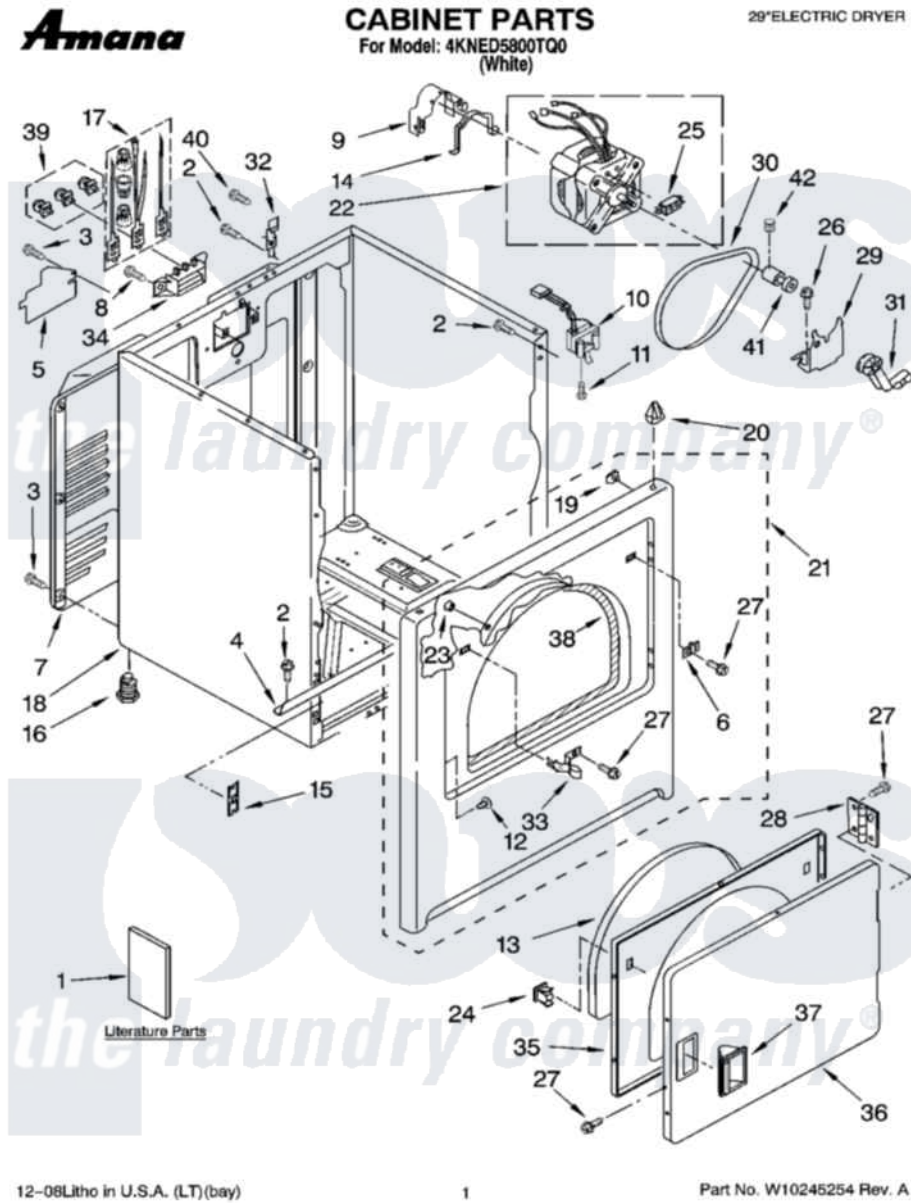

# Maytag 4KNED5800TQ0 01 - CABINET PARTS

12-08Litho in U.S.A. (LT)(bay)

1

Part No. W10245254 Rev. A

Maytag [Residential Maytag 4KNED5800TQ0 Dryer Parts](#) Parts Diagram 01 - CABINET PARTS  
 Click on the part number to view part

Item	Original Part Number	Replaced By	Status	Part Description
1	W10131613		Not Available	Instructions, Installation (English)
"	W10131614		Not Available	Instructions, Installation (Arabic)
"	W10131623		Not Available	Sheet, Cycle Feature (English)
"	W10131624		Not Available	Sheet, Cycle Feature (Arabic)
"	W10131615		Not Available	Use & Care Guide (English)
"	W10131616		Not Available	Use & Care Guide (Arabic)
"	W10167648		Not Available	Wiring Diagram
2	343641	<a href="#">681414</a>		Screw, 10AB X 1/2
3	<a href="#">693995</a>			Screw, Hex Head
4	<a href="#">8541400</a>			Bracket, Cabinet
5	<a href="#">3396795</a>			Cover, Terminal Block
6	<a href="#">3403630</a>			Plug, Strike Hole
7	3396805	<a href="#">280043</a>		Panel-Rear
8	3393008	<a href="#">308685</a>		Side Trim )
9	<a href="#">3404162</a>			Clamp, Motor