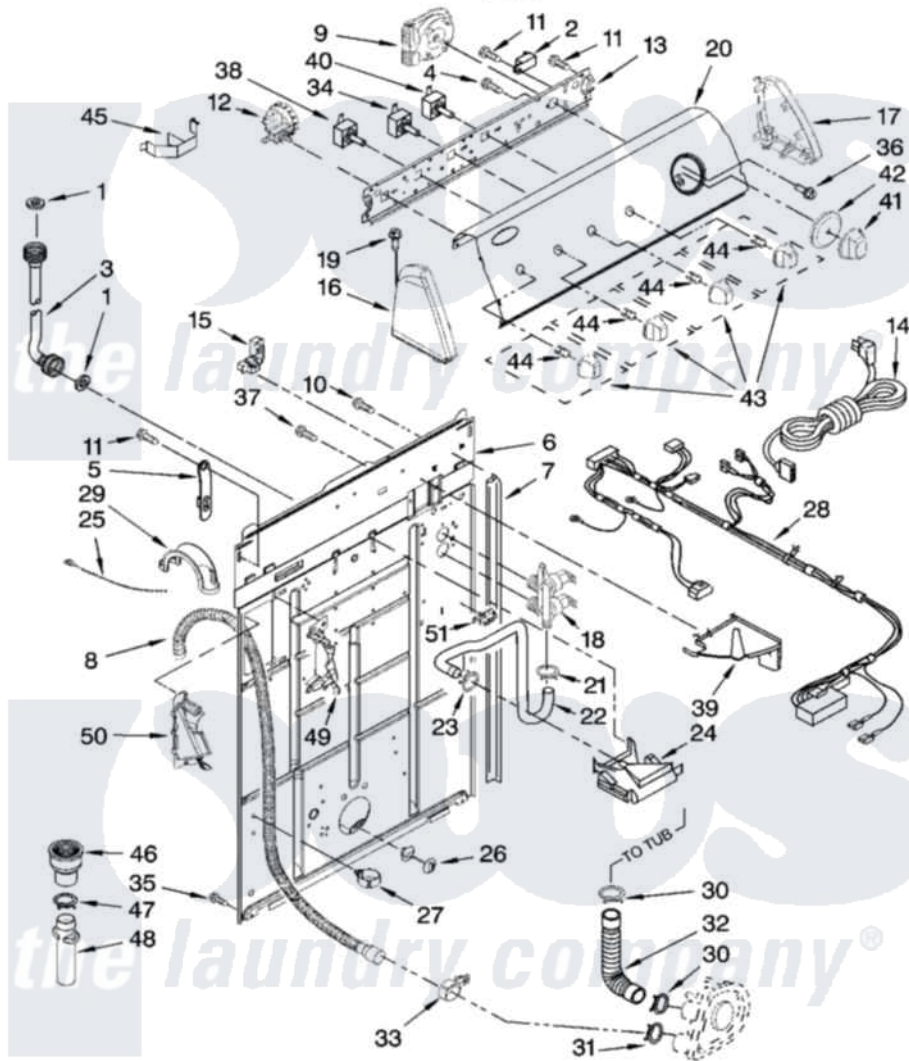

## CONTROLS AND REAR PANEL PARTS

For Model: 4KNTW5705TQ0  
(White)

W10128843

3

Maytag Residential Maytag 4KNTW5705TQ0 Washer Parts Parts Diagram 02 - CONTROLS AND REAR PANEL PARTS  
Click on the part number to view part

Item	Original Part Number	Replaced By	Status	Part Description
1	3976300	<a href="#">16123</a>		Washer Inlet-Hose Miscellaneous Parts Must be Ordered Separately.
2	<a href="#">3952439</a>			Buzzer, Mini
3	8571377	<a href="#">89503</a>		Hose-Inlet
"	8571378	<a href="#">89503</a>		Hose-Inlet
4	<a href="#">3400073</a>			Screw, Ground
5	<a href="#">8568314</a>			Strap, Console
6	<a href="#">8318015</a>			Panel, Rear
7	<a href="#">62747</a>			Pad, Rear Panel
8	W10122138	<a href="#">W10096921</a>		Drain Hose Assembly
9	<a href="#">W10110460</a>			Timer, Control
10	<a href="#">3351614</a>			Screw, Gearcase Cover Mounting
11	<a href="#">90767</a>			Screw, 8A X 3/8 HeX Washer Head Tapping
12	8577844	<a href="#">W10339251</a>		Switch-WL
13	<a href="#">3948608</a>			Bracket, Control