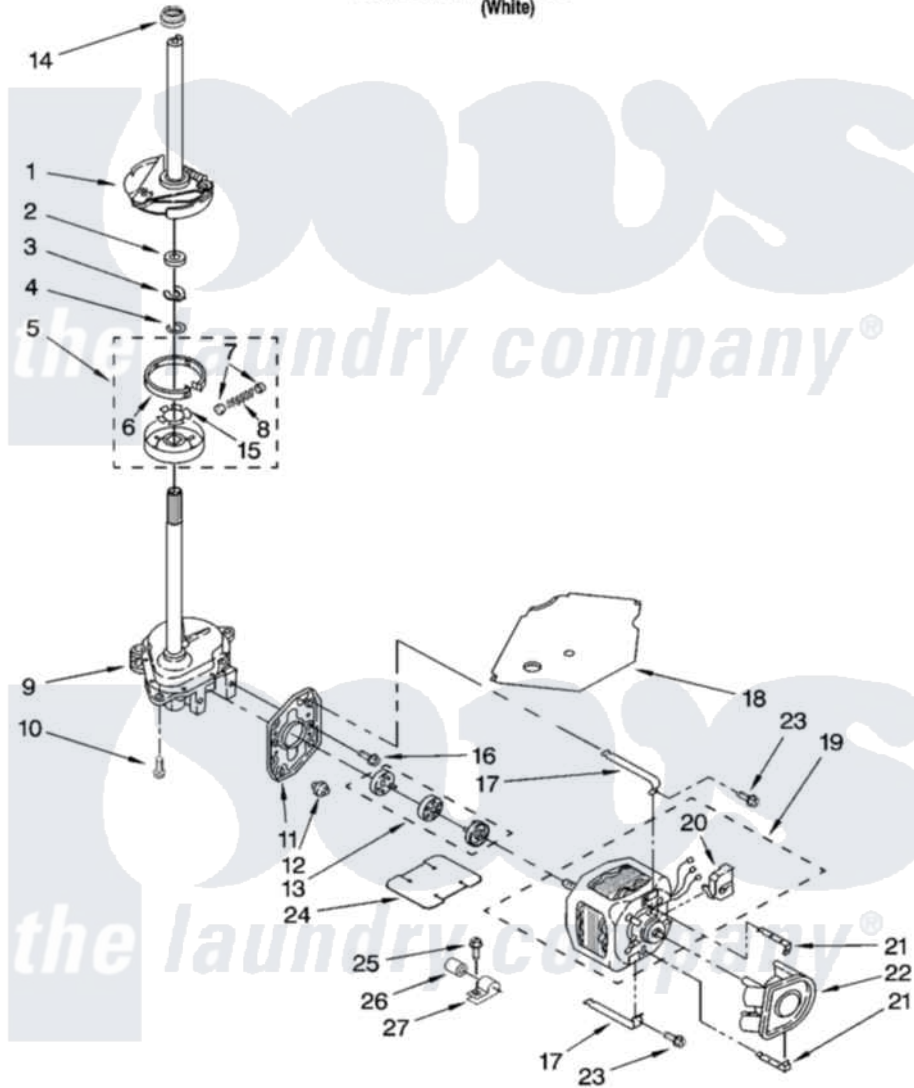

Maytag 4KNTW5705TQ0 04 - BRAKE, CLUTCH, GEARCASE, MOTOR AND PUMP PARTS

BRAKE, CLUTCH, GEARCASE, MOTOR AND PUMP PARTS

For Model: 4KNTW5705TQ0
(White)

W10128843

7

Maytag [Residential Maytag 4KNTW5705TQ0 Washer Parts](#) Parts Diagram 04 - BRAKE, CLUTCH, GEARCASE, MOTOR AND PUMP PARTS
Click on the part number to view part

Item	Original Part Number	Replaced By	Status	Part Description
1	388952	285792		Basketdrive
2	63292			Washer, Spin Tube Thrust
3	62697	W10080230		Ring, Spin Tube Support
4	63283	285353		Ring
5	3951311	285785		Clutch
6	3951308	285790		Lining
7	62646			Cap, Clutch Spring
8	3946792			Spring And Damper Assembly
9	3360630	3360629		Gearcase
10	3357334	3400516		Screw Anti-Rattle
11	62611			Plate, Motor Mount To Gearcase
12	62691			Grommet, Motor
13	3364003	285753A		Coupling
14	8577374			Seal, Centerpost

15	3355454		Clip, Main Drive
16	3400516		Screw Anti-Rattle
17	3349637	W10086010	Retainer, Motor
18	3362089		Shield, Tub To Motor
19	3353846		Motor, Main Drive
20	8529896		Switch, Main Drive Motor
21	8546127		Retainer, Pump
22	3363394		Pump
23	3387485	273556	Screw, 10-16 X 5/8
24	3946532		Shield, Motor
25	62863	3390631	Screw, 10-16 X 3/8
26	8572717		Capacitor, Motor Start
27	3949496		Clamp, Capacitor