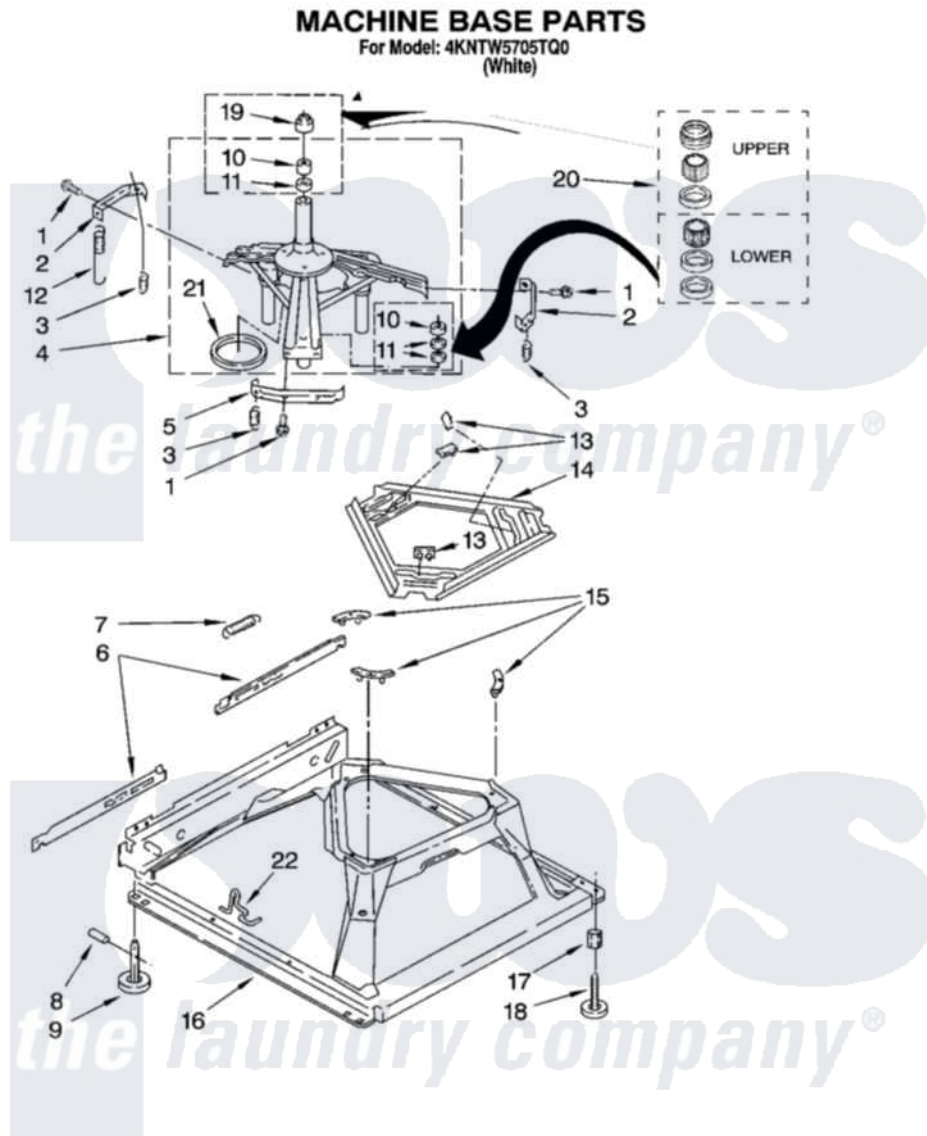

Maytag 4KNTW5705TQ0 05 - MACHINE BASE PARTS

8

W10128843

Maytag [Residential Maytag 4KNTW5705TQ0 Washer Parts](#) Parts Diagram 05 - MACHINE BASE PARTS
Click on the part number to view part

Item	Original Part Number	Replaced By	Status	Part Description
1	3400076			Screw, Bracket Mounting
2	64067			Bracket, Spring Outer
3	63907			Spring, Suspension
4	8575214	280184		Support
5	64065			Bracket, Spring Outer
6	63466			Link, Leveling Mechanism
7	62597	8316845		Spring
8	62837			Pin, Knurled
9	62596	285244		Feet-Leveling
10	8546455			Bearing, Centerpost
11	357409	359449		Seal, Agitator Shaft
12	388492	W10250667		Spring, Counterweight
13	62568	285219		Pad
14	3946509			Plate, Suspension
15	3363660	285744		Pad
16	3946512	285771		Base

17	3359452	Nut, Lock
18	W10001130	Foot, Leveling
19	8577376	Seal, Centerpost
20	285203	Centerpost Bearing Kit
21	63134	Ring, Sound Deadening
22	63806	W10145155 Retainer, Suspension Spring