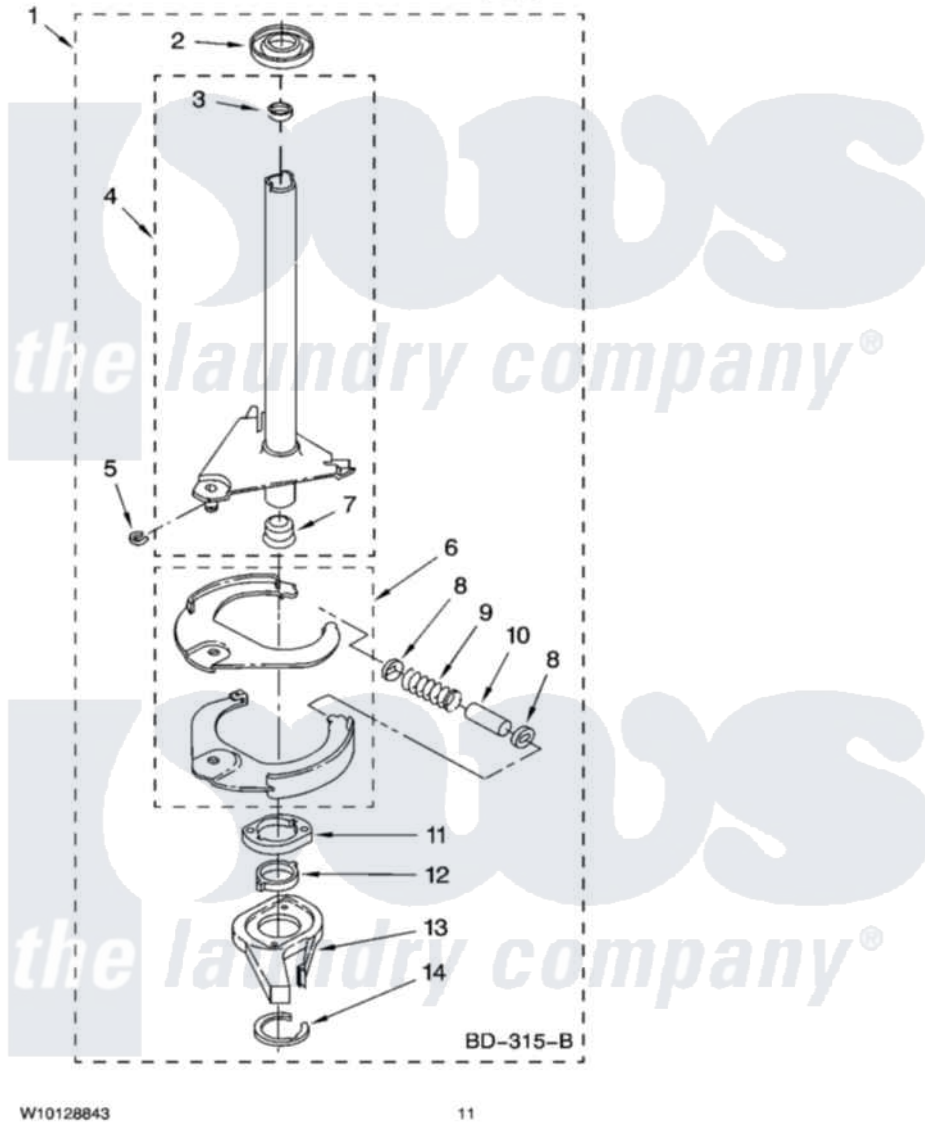

Maytag 4KNTW5705TQ0 07 - BRAKE AND DRIVE TUBE PARTS

BRAKE AND DRIVE TUBE PARTS

For Model: 4KNTW5705TQ0
(White)

W10128843

11

Maytag [Residential Maytag 4KNTW5705TQ0 Washer Parts](#) Parts Diagram 07 - BRAKE AND DRIVE TUBE PARTS

Click on the part number to view part

Item	Original Part Number	Replaced By	Status	Part Description
1	388952	285792		Basketdrive
2	62658			Ring, Thrust
3	356427			Seal, Spin Pinion
4	64027	64208		Tube-Spin
5	64035	W10083190		Ring, Retaining
6	64232	285438		Shoe-Brake
7	62703	8546462		"T" Bearing, Spin Tube
8	3353956	285658		Sleeve
9	387806		Not Available	Spring, Brake
10	3355360	285658		Sleeve
11	661516	8546461		Cam, Brake Release
12	63022			Sleeve, Cam
13	64194	285790		Lining
14	90368	W10083200		Ring, Retaining
"			Not Available	
"	285208			Lubricant