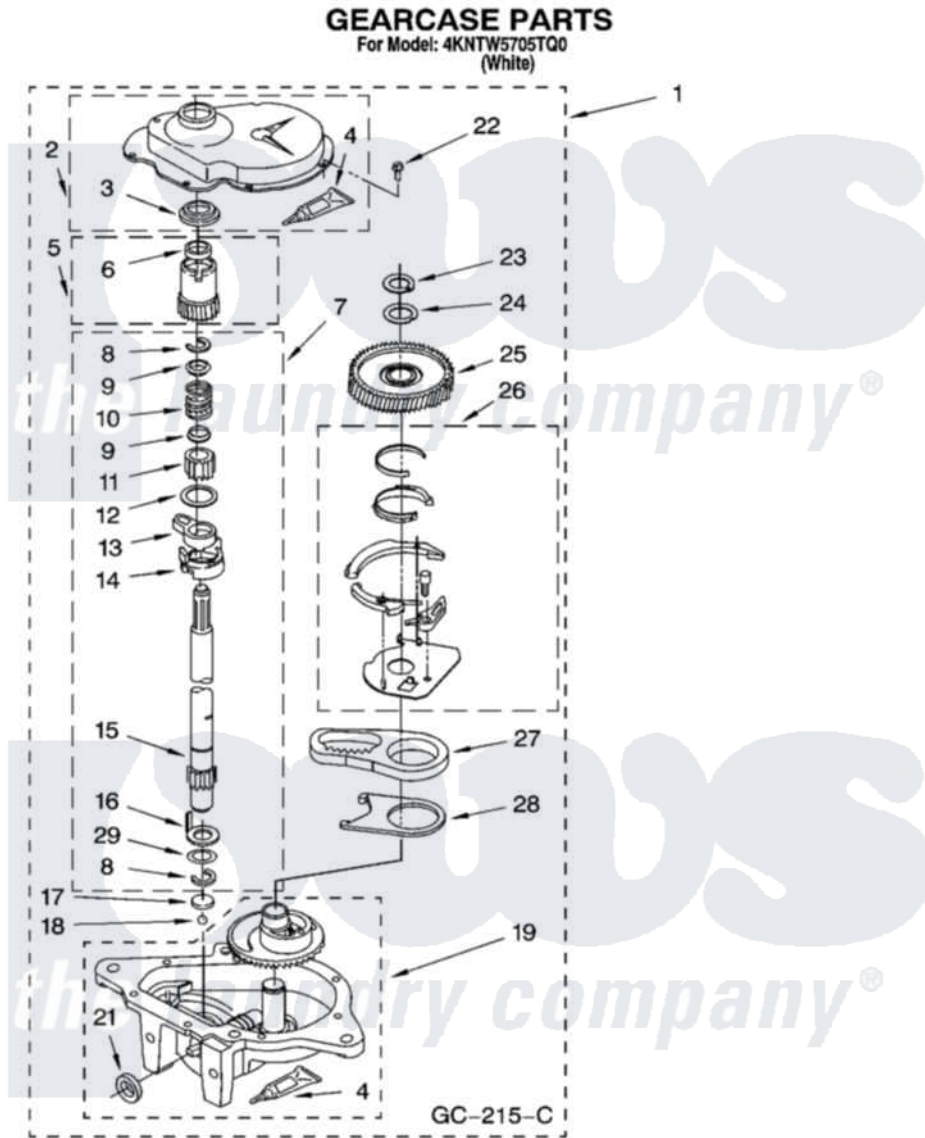

Maytag 4KNTW5705TQ0 08 - GEARCASE PARTS, OPTIONAL PARTS (NOT INCLUDED)

12

W10128843

Maytag Residential Maytag 4KNTW5705TQ0 Washer Parts Parts Diagram 08 - GEARCASE PARTS, OPTIONAL PARTS (NOT INCLUDED)

Click on the part number to view part

Item	Original Part Number	Replaced By	Status	Part Description
1	3360630	3360629		Gearcase
2	285202			Cover, Gearcase
3	3349985			Seal, Gearcase Cover
4	285195			Sealer Sealer, Gasket
5	63320	285362		Gear and Pinion
6	356427			Seal, Spin Pinion
7	389387			Shaft, Agitator
8	90369		Not Available	Ring, Retaining (2)
9	62677			Retainer, Spring
10	62676			Spring, Agitator
11	63273	285509		Shaft, Agitator
12	62619			Washer, Agitator Gear
13	62580	285206		Cam-Agitator
14	62581	285206		Cam-Agitator
15	285509			Shaft, Agitator

16	62618	Washer, Cam Thrust	
17	16018	285205	Bearing
18	85529	285205	Bearing
19	389230	285515	Gearcase
21	285352	Seal Kit, Thrust Plug	
22	3351614	Screw, Gearcase Cover Mounting	
23	3362552	285765	Ring-Retrn
24	285735	285766	Washer Kit, Thrust
25	62570	285362	Gear and Pinon
26	388253	999516	Shelf-Glas
27	3349296	8546456	Rack, Connecting
28	62621	Actuator, Shift	
29	388815	Washer, Intermediate 1 3976263 Miscellaneous Parts Bag 2 3976300 Washer, Inlet Hose 3 3366913 Clamp, Hose	
	72017	Paint, Touch-Up	
"	350938	Paint, Pressurized Spray B	
"	350930	Paint, Pressurized Spray B	
"	799344	Paint, Touch-Up)	
"		Not Available	
"	350572	Oil	
"		Not Available	
"	285208	Lubricant	
"	W10340308	Control-Elec	
"	285195	Sealer Sealer, Gasket	
"		Not Available	
"	367031	Water System Parts	
"	280129	280129A	Break-Sphn
"	280130	280130A	Adapter
"	280131	40922	Hose