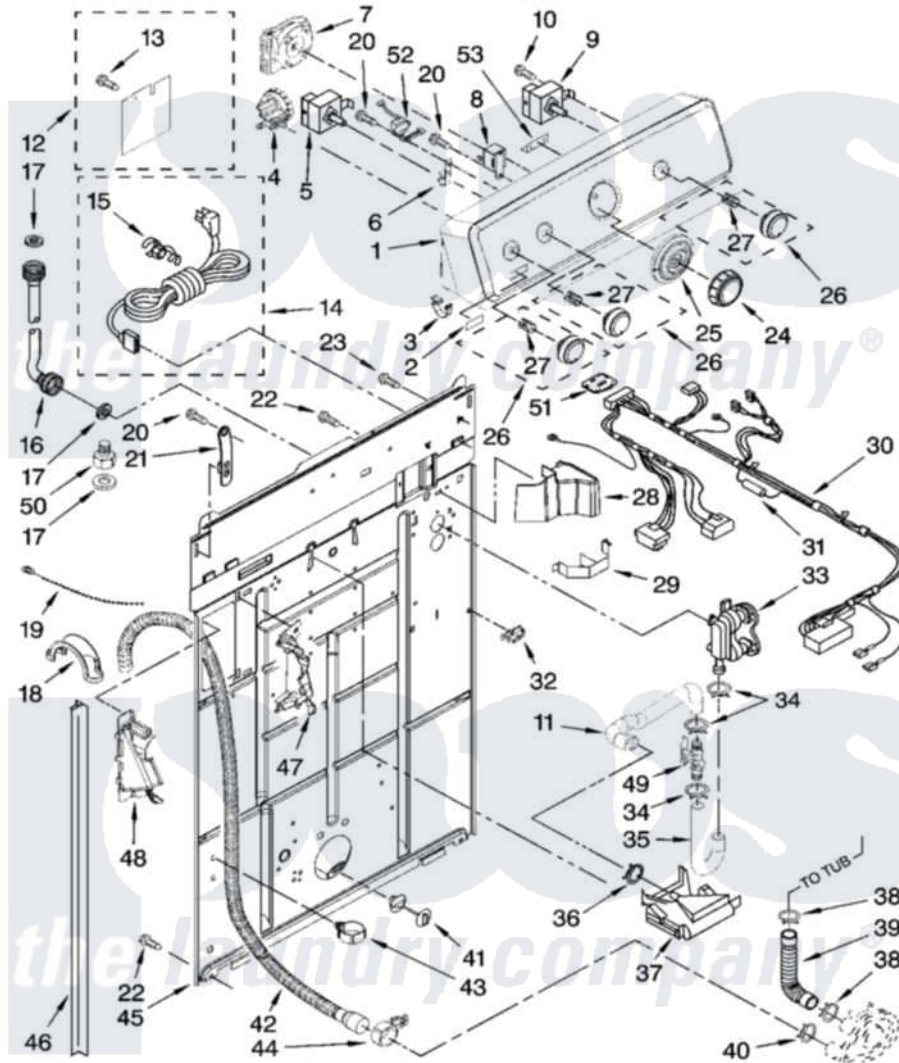

Maytag 6AMTW5455TQ0 02 - CONTROLS AND REAR PANEL PARTS

CONTROLS AND REAR PANEL PARTS

For Model: 6AMTW5455TQ0
(White)

W10190752

3

Maytag Residential Maytag 6AMTW5455TQ0 Washer Parts Parts Diagram 02 - CONTROLS AND REAR PANEL PARTS

[Click on the part number to view part](#)

Item	Original Part Number	Replaced By	Status	Part Description
1	W10115444	W10144214		Console
2	W10112569	W10203949		Medallion
3	8312709			Clip-Console
4	8577845	W10339334		Switch-WL
5	W10168171			Switch, Rotary
6	8317975			Restraint, Harness
7	W10155498			Timer
8	3952439			Buzzer, Mini
9	W10168257			Switch, Rotary
10	3400073			Screw, Ground
11	3349365			Hose, Sensor
12	W10093726			Shield, Assembly Lower
13	W10000080	8282566		Clip, Pine Tree
14	W10121455			Cord, Power
15	8559337	285777		Relief-Str
16	3949383			Hose, Water Inlet

"	3949382		Hose, Water Inlet
17	3976300	16123	Washer Inlet-Hose Miscellaneous Parts Must be Ordered Separately.
18	8577378		U-Bend, Drain Hose
19	3347868	W10339879	Tie, Cable
20	90767		Screw, 8A X 3/8 HeX Washer Head Tapping
21	8568314		Strap, Console
22	62863	3390631	Screw, 10-16 X 3/8
23	3351614		Screw, Gearcase Cover Mounting
24	W10110033		Knob, Timer
25	W10112571		Dial,
26	W10110035		Knob
27	8536939		Clip, Knob
28	8314879		Shield, Inlet Valve
29	8055003		Clip, Harness And Pressure Switch
30	W10179465		Harness, Wiring
31	W10111181		Fuse
32	3352944		Clip, Harness
33	3360397		Valve, Water Mixing
34	370451	596669	Clamp, Manifold
35	3357319		Hose, Vacuum Break
36	371503	596669	Clamp, Manifold
37	387606	3360977	Break-Vac
38	3363366	616099	Clamp
39	3951449	285871	Hose
40	8317496	285655	Clamp, Hose
41	8519200		Support, Rear Panel
42	W10127860	W10096921	Drain Hose Assembly
43	8541667		Clamp, Hose
44	8541668		Clamp, Hose
45	8318015		Panel, Rear
46	62747		Pad, Rear Panel
47	8541669		Bucket, Drain Hose
48	8541658		Bucket, Drain Hose
49	3352282		Sensor-Etc-Inline
50	3357397		Adapter, Water Inlet Hose
51	W10110247		Control, Atc-lec
52	3407160		Transformer
53	8316039		Shield, Atc