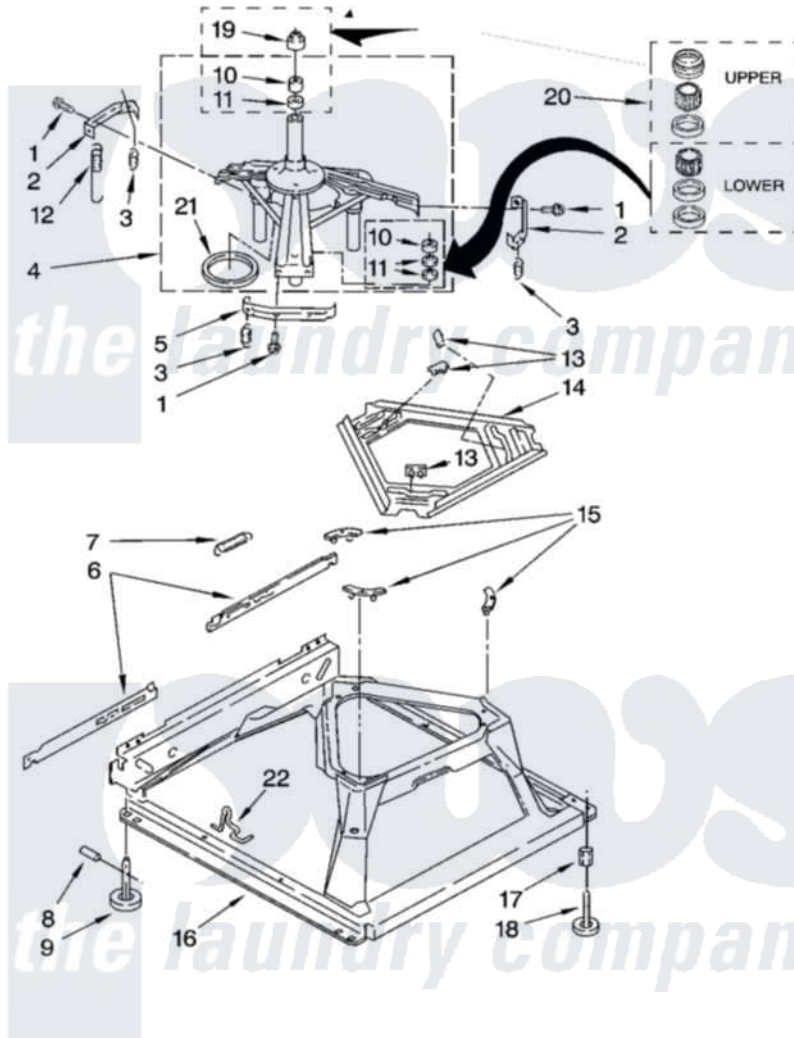

Maytag 6AMTW5455TQ0 05 - MACHINE BASE PARTS

MACHINE BASE PARTS

For Model: 6AMTW5455TQ0
(White)

8

W10190752

Maytag [Residential Maytag 6AMTW5455TQ0 Washer Parts](#) Parts Diagram 05 - MACHINE BASE PARTS
Click on the part number to view part

Item	Original Part Number	Replaced By	Status	Part Description
1	3400076			Screw, Bracket Mounting
2	64067			Bracket, Spring Outer
3	63907			Spring, Suspension
4	8575214	280184		Support
5	64065			Bracket, Spring Outer
6	63466			Link, Leveling Mechanism
7	62597	8316845		Spring
8	62837			Pin, Knurled
9	62596	285244		Feet-Leveling
10	8546455			Bearing, Centerpost
11	357409	359449		Seal, Agitator Shaft
12	388492	W10250667		Spring, Counterweight
13	62568	285219		Pad
14	3946509			Plate, Suspension
15	3363660	285744		Pad
16	3946512	285771		Base

17	3359452	Nut, Lock
18	W10001130	Foot, Leveling
19	8577376	Seal, Centerpost
20	285203	Centerpost Bearing Kit
21	63134	Ring, Sound Deadening
22	W10145155	Retainer, Suspension Spring