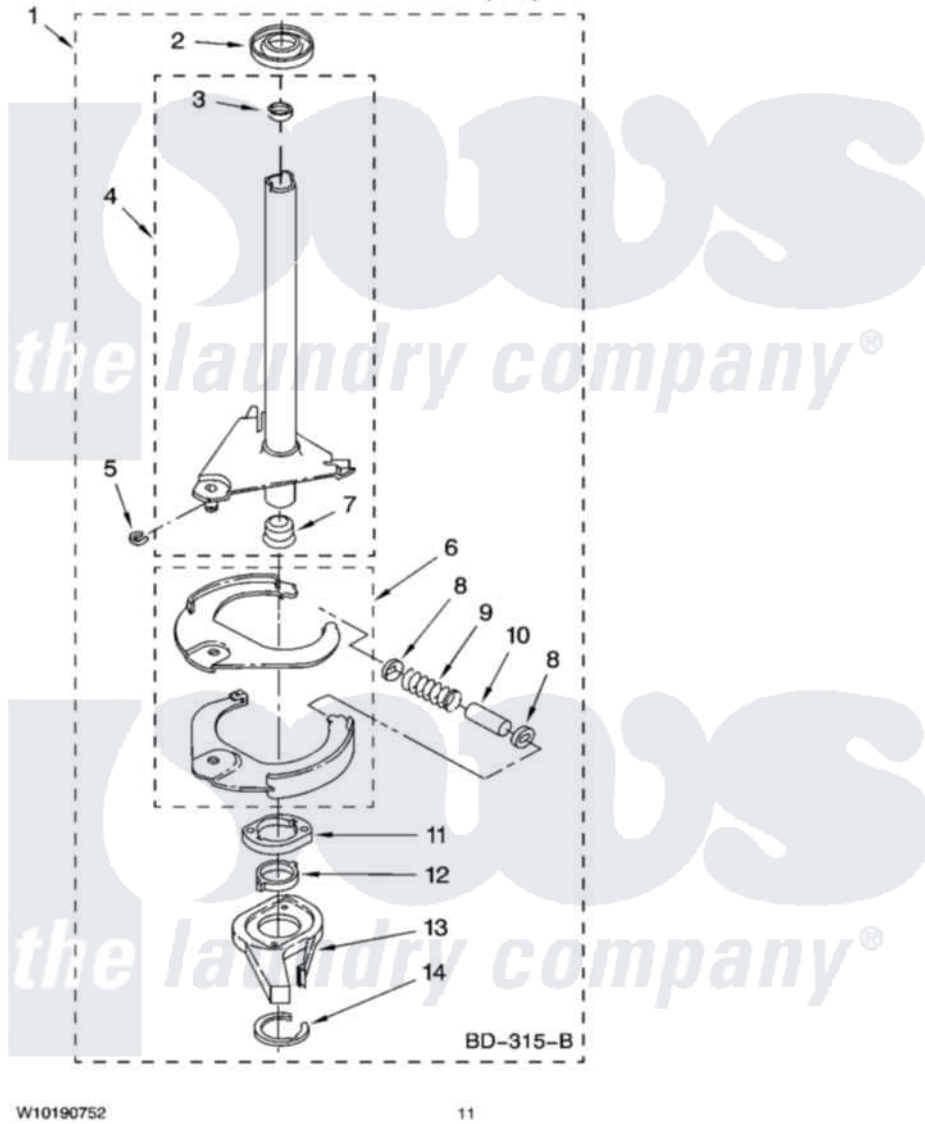

Maytag 6AMTW5455TQ0 07 - BRAKE AND DRIVE TUBE PARTS

BRAKE AND DRIVE TUBE PARTS

For Model: 6AMTW5455TQ0
(White)

W10190752

11

Maytag [Residential Maytag 6AMTW5455TQ0 Washer Parts](#) Parts Diagram 07 - BRAKE AND DRIVE TUBE PARTS
Click on the part number to view part

Item	Original Part Number	Replaced By	Status	Part Description
1	388952	285792		Basketdrive
2	62658			Ring, Thrust
3	356427			Seal, Spin Pinion
4	64027	64208		Tube-Spin
5	64035	W10083190		Ring, Retaining
6	64232	285438		Shoe-Brake
7	62703	8546462		"T" Bearing, Spin Tube
8	3353956	285658		Sleeve
9	387806		Not Available	Spring, Brake
10	3355360	285658		Sleeve
11	661516	8546461		Cam, Brake Release
12	63022			Sleeve, Cam
13	64194	285790		Lining
14	90368	W10083200		Ring, Retaining
	BLANK		Not Available	FOLLOWING PARTS NOT ILLUSTRATED
"	285208			Lubricant