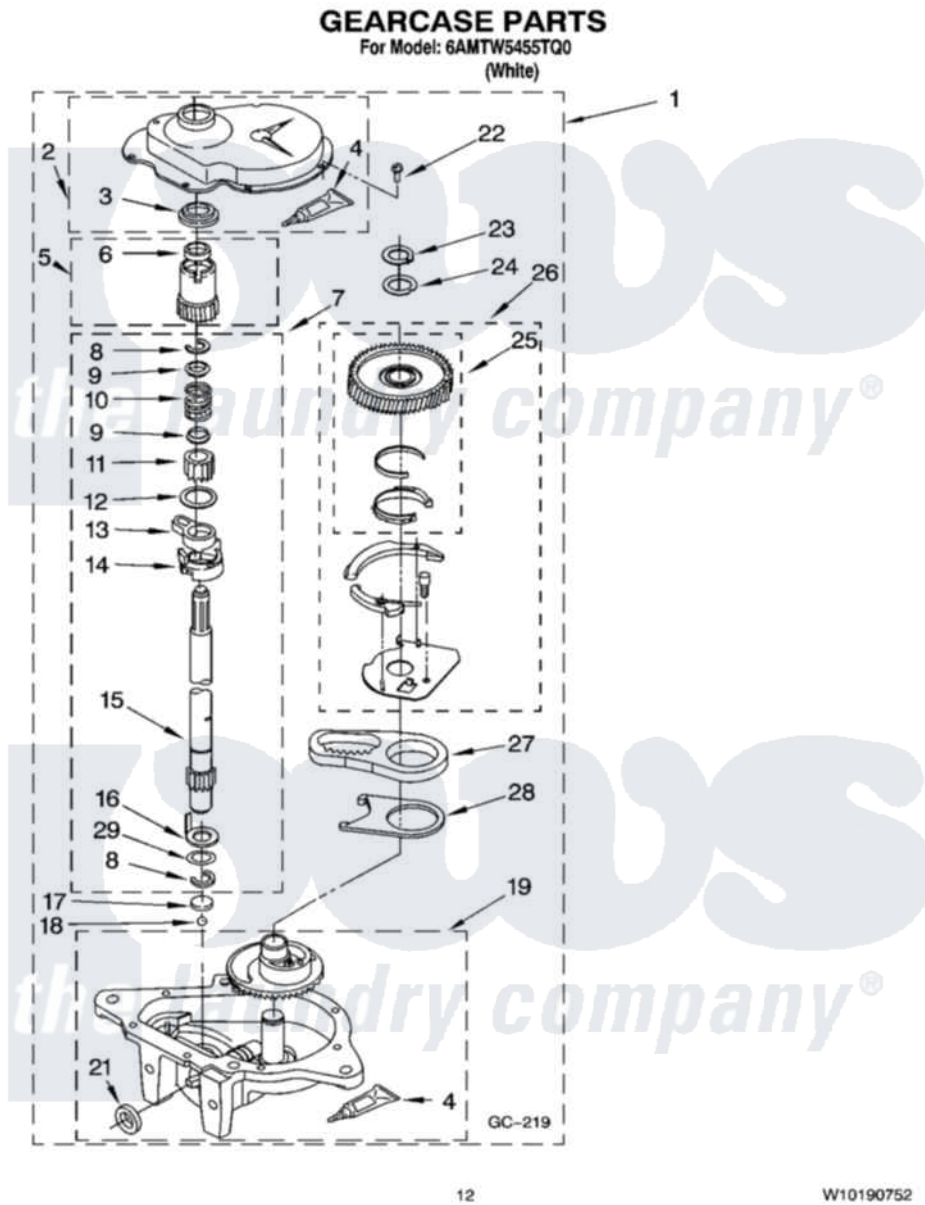

**Maytag 6AMTW5455TQ0 08 - GEARCASE PARTS, OPTIONAL PARTS
(NOT INCLUDED)**

12

W10190752

Maytag Residential Maytag 6AMTW5455TQ0 Washer Parts Parts Diagram 08 - GEARCASE PARTS, OPTIONAL PARTS (NOT INCLUDED)

Click on the part number to view part

Item	Original Part Number	Replaced By	Status	Part Description
1	3949118	3363395		Gearcase
2	285202			Cover, Gearcase
3	3349985			Seal, Gearcase Cover
4	285195			Sealer Sealer, Gasket
5	63320	285362		Gear and Pinion
6	356427			Seal, Spin Pinion
7	389387			Shaft, Agitator
8	90369		Not Available	Ring, Retaining (2)
9	62677			Retainer, Spring
10	62676			Spring, Agitator
11	63273	285509		Shaft, Agitator
12	62619			Washer, Agitator Gear
13	62580	285206		Cam-Agitator
14	62581	285206		Cam-Agitator
15	285509			Shaft, Agitator