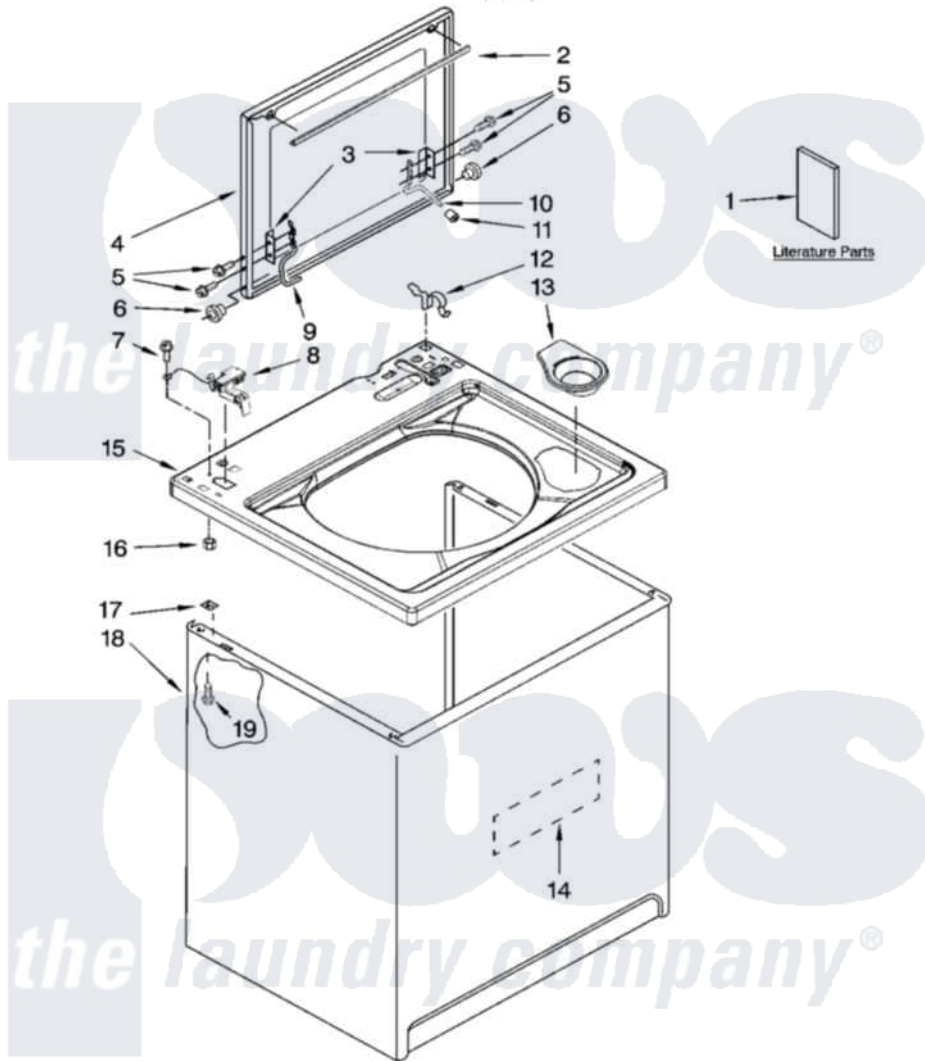

Maytag 6AMTW555TQ0 01 - TOP AND CABINET PARTS

MAYTAG

TOP AND CABINET PARTS

For Model: 6AMTW555TQ0
(White)

AUTOMATIC
WASHER

3-08 Litho in U.S.A. (drd)

1

Part No. W10190753 Rev. A

Maytag [Residential Maytag 6AMTW555TQ0 Washer Parts](#) Parts Diagram 01 - TOP AND CABINET PARTS
Click on the part number to view part

Item	Original Part Number	Replaced By	Status	Part Description
1	W10117865		Not Available	Feature Sheet
"	W10131566		Not Available	Use & Care Guide
"	W10178189		Not Available	Wiring Diagram
"	W10131598		Not Available	Energy Guide
2	8054939			Seal, Lid
3	21097			Pad, Lid Hinge
4	W10171569	W10193865		Lid
5	W10119828			Screw, Lid Hinge Mounting
6	8319539			Bearing, Lid Hinge
7	3351614			Screw, Gearcase Cover Mounting
8	8318084			Switch, Lid
9	8559336	W10225136		Hinge 7 Pad Assembly
10	54583			Hinge, Lid
11	19119			Bumper, Lid Hinge
12	62780			Clip, Top And Cabinet And Rear Panel

13	8565967		Dispenser, Bleach
14	3976348		Absorber, Sound
15	8543479		Top
16	8533959	680762	Nut
17	62750		Spacer, Cabinet To Top (4)
18	3950968	63424	Cabinet
19	3390631		Screw, 10-16 X 3/8