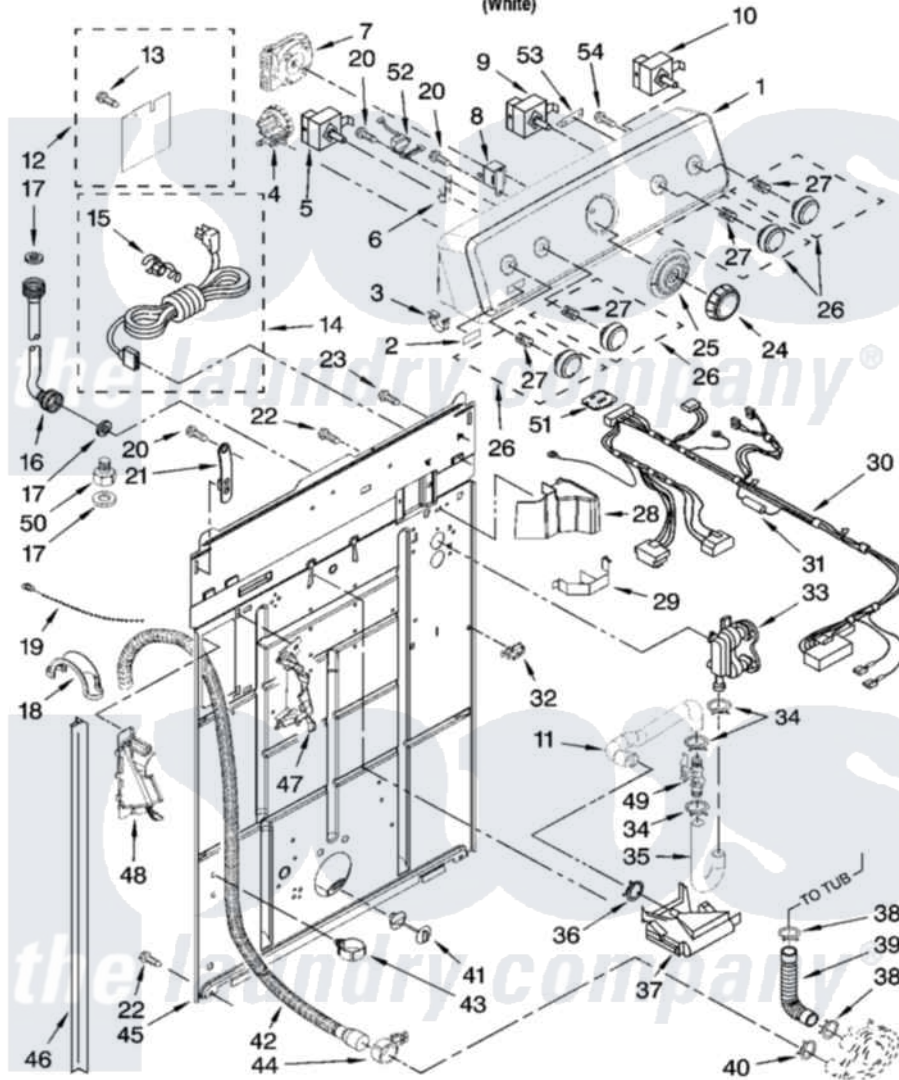

# Maytag 6AMTW555TQ0 02 - CONTROLS AND REAR PANEL PARTS

## CONTROLS AND REAR PANEL PARTS

For Model: 6AMTW555TQ0  
(White)

W10190753

3

Maytag Residential Maytag 6AMTW555TQ0 Washer Parts Parts Diagram 02 - CONTROLS AND REAR PANEL PARTS

[Click on the part number to view part](#)

Item	Original Part Number	Replaced By	Status	Part Description
1	W10115445	<a href="#">W10144215</a>		Console
2	W10112569	<a href="#">W10203949</a>		Medallion
3	<a href="#">8312709</a>			Clip-Console
4	8577844	<a href="#">W10339251</a>		Switch-WL
5	<a href="#">W10168172</a>			Switch, Water Temperature
6	<a href="#">8317975</a>			Restraint, Harness
7	<a href="#">W10155501</a>			Timer
8	<a href="#">3952439</a>			Buzzer, Mini
9	<a href="#">W10150079</a>			Switch, Rotary
10	<a href="#">W10168264</a>			Switch, Rotary
11	<a href="#">3349365</a>			Hose, Sensor
12	<a href="#">W10093726</a>			Shield, Assembly Lower
13	W10000080	<a href="#">8282566</a>		Clip, Pine Tree
14	<a href="#">W10121455</a>			Cord, Power
15	8559337	<a href="#">285777</a>		Relief-Str
16	<a href="#">3949383</a>			Hose, Water Inlet