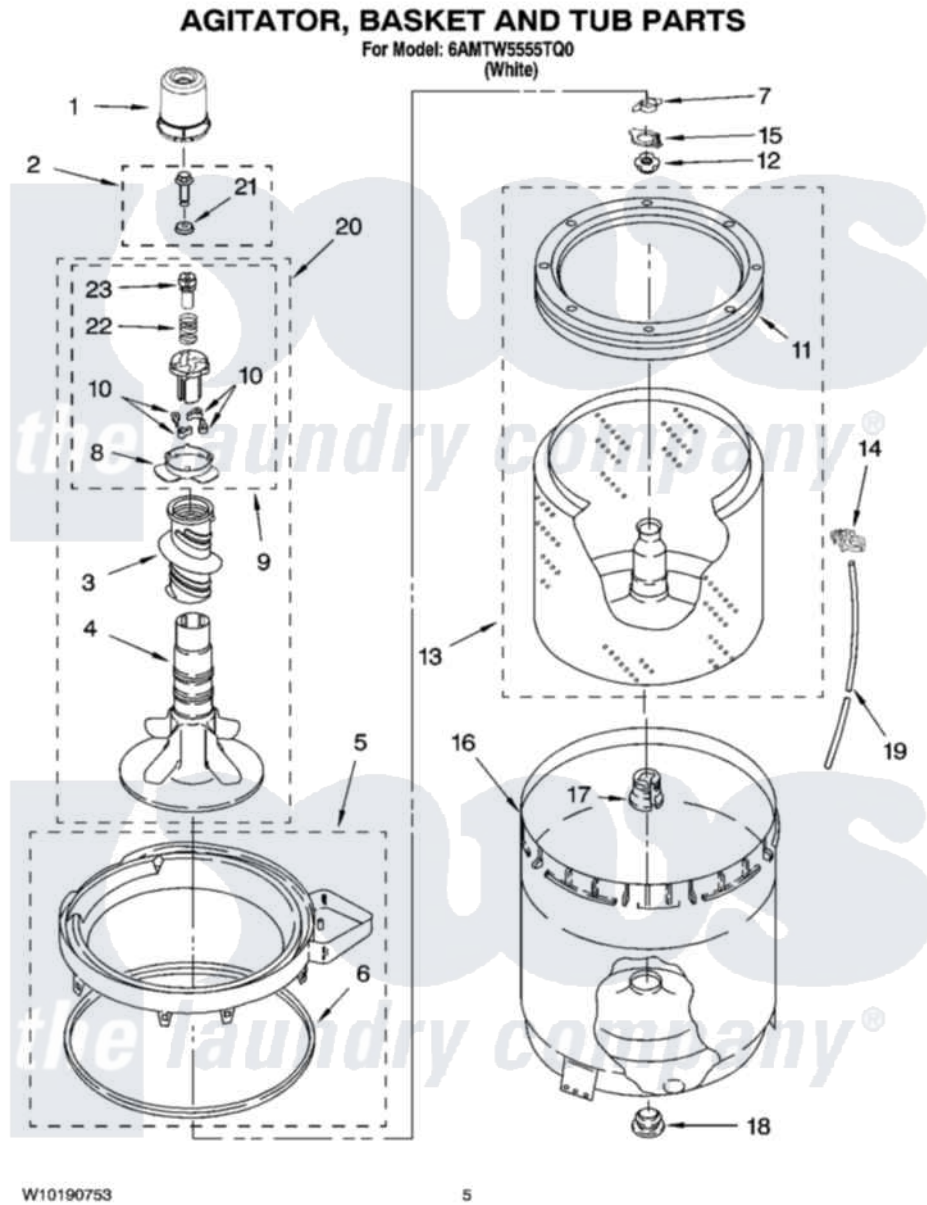

Maytag 6AMTW555TQ0 03 - AGITATOR, BASKET AND TUB PARTS

Maytag [Residential Maytag 6AMTW555TQ0 Washer Parts](#) Parts Diagram 03 - AGITATOR, BASKET AND TUB PARTS

[Click on the part number to view part](#)

Item	Original Part Number	Replaced By	Status	Part Description
1	8528278			Dispenser, Fabric Softener
2	358237			Screw And Washer
3	3946996			Auger, Agitator
4	3947517			Agitator
5	8528150	W10445870		Ring-Tub
6	3976308			Gasket, Tub Ring
7	3354845			Clip, Agitator
8	8055141			Bearing-Driven Cam
9	8537433			Cam, Driven
10	3366877	80040		Dog-Agitator
11	W10118233	W10006326		Balance Ring
12	W10116602			Nut, Spanner
13	8579546			Basket And Balance Ring
14	2219077			Clip, Pressure Switch Hose
15	8543666			Washer, Agitator
16	63849			Strain Relief, Power Cord

17	389140		Tub Block, Basket Drive
18	383727		Gasket, Centerpodt
19	3347780	353244	Hose, Pressure Switch
20	8538246		Agitator
21	3949550		Washer
22	3946997		Spring, Compression
23	8533540		Retainer, Spring