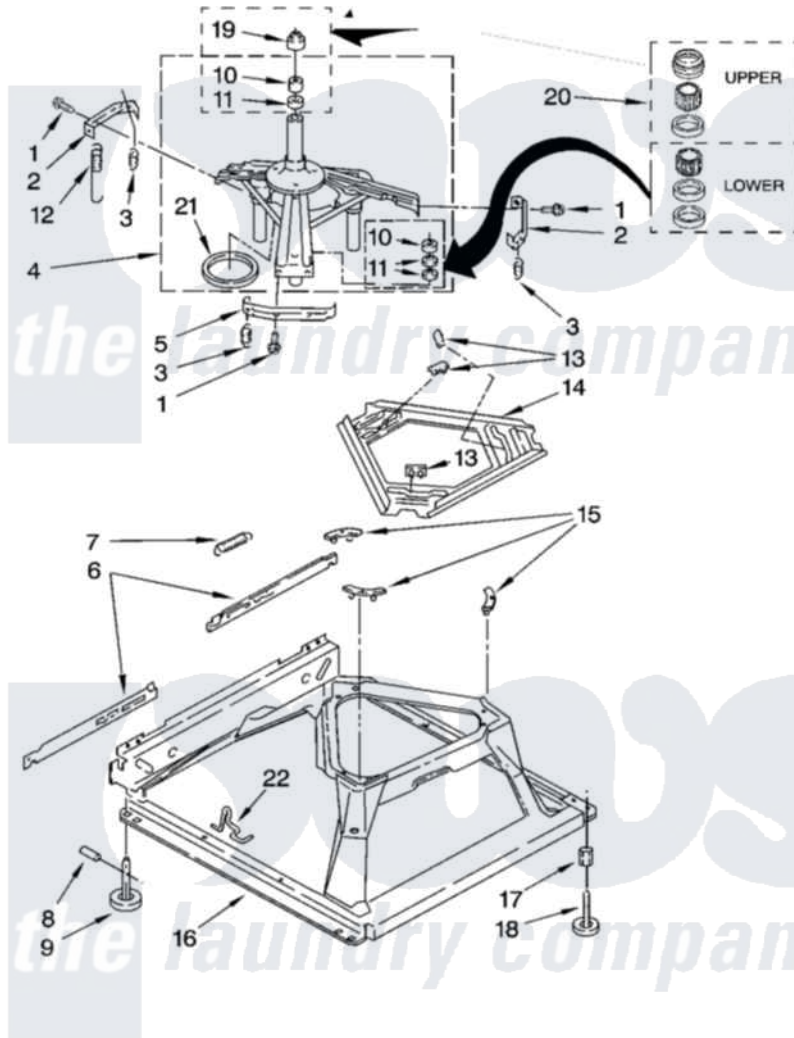

Maytag 6AMTW555TQ0 05 - MACHINE BASE PARTS

MACHINE BASE PARTS

For Model: 6AMTW555TQ0
(White)

8

W10190753

Maytag [Residential Maytag 6AMTW555TQ0 Washer Parts](#) Parts Diagram 05 - MACHINE BASE PARTS
Click on the part number to view part

Item	Original Part Number	Replaced By	Status	Part Description
1	3400076			Screw, Bracket Mounting
2	64067			Bracket, Spring Outer
3	63907			Spring, Suspension
4	8575214	280184		Support
5	64065			Bracket, Spring Outer
6	63466			Link, Leveling Mechanism
7	62597	8316845		Spring
8	62837			Pin, Knurled
9	62596	285244		Feet-Leveling
10	8546455			Bearing, Centerpost
11	357409	359449		Seal, Agitator Shaft
12	388492	W10250667		Spring, Counterweight
13	62568	285219		Pad
14	3946509			Plate, Suspension
15	3363660	285744		Pad
16	3946512	285771		Base

17	3359452	Nut, Lock
18	W10001130	Foot, Leveling
19	8577376	Seal, Centerpost
20	285203	Centerpost Bearing Kit
21	63134	Ring, Sound Deadening
22	W10145155	Retainer, Suspension Spring