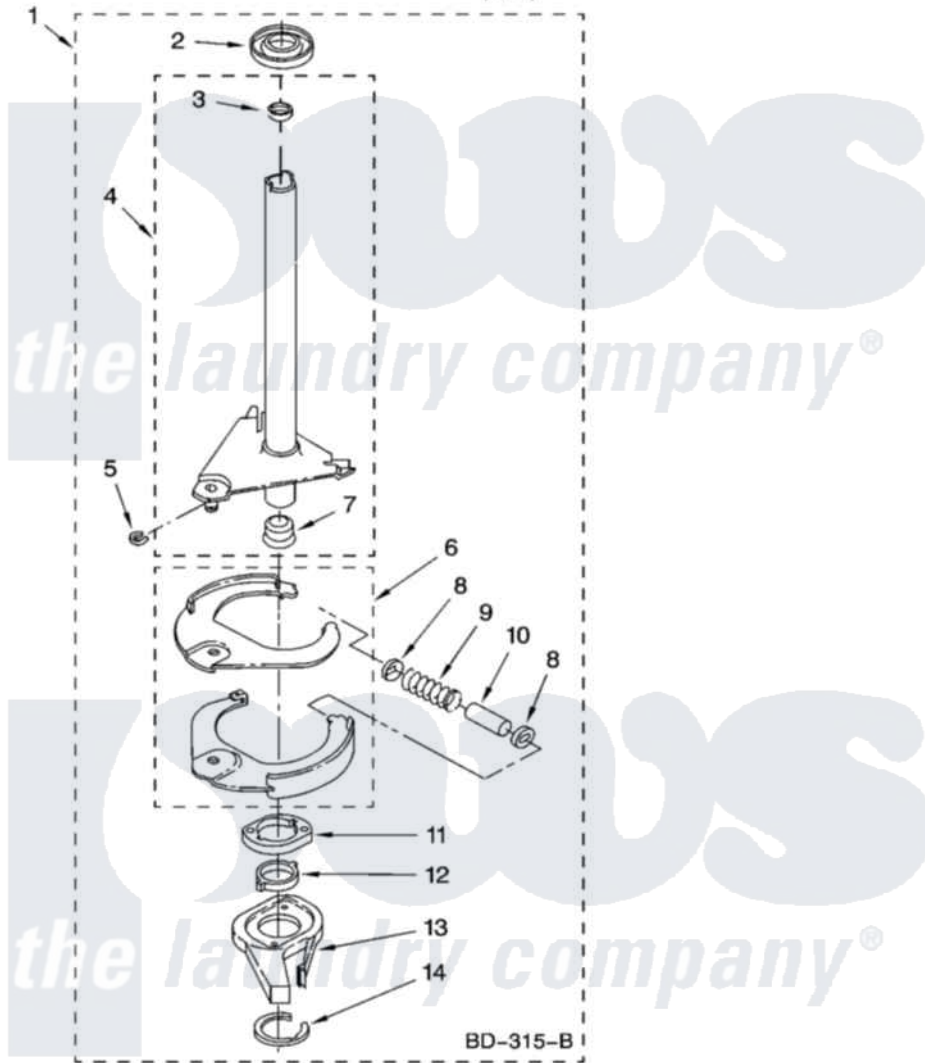

Maytag 6AMTW555TQ0 07 - BRAKE AND DRIVE TUBE PARTS

BRAKE AND DRIVE TUBE PARTS

For Model: 6AMTW555TQ0
(White)

W10190753

11

Maytag [Residential Maytag 6AMTW555TQ0 Washer Parts](#) Parts Diagram 07 - BRAKE AND DRIVE TUBE PARTS
Click on the part number to view part

Item	Original Part Number	Replaced By	Status	Part Description
1	388952	285792		Basketdrive
2	62658			Ring, Thrust
3	356427			Seal, Spin Pinion
4	64027	64208		Tube-Spin
5	64035	W10083190		Ring, Retaining
6	64232	285438		Shoe-Brake
7	62703	8546462		"T" Bearing, Spin Tube
8	3353956	285658		Sleeve
9	387806		Not Available	Spring, Brake
10	3355360	285658		Sleeve
11	661516	8546461		Cam, Brake Release
12	63022			Sleeve, Cam
13	64194	285790		Lining
14	90368	W10083200		Ring, Retaining
	BLANK		Not Available	FOLLOWING PARTS NOT ILLUSTRATED
"	285208			Lubricant