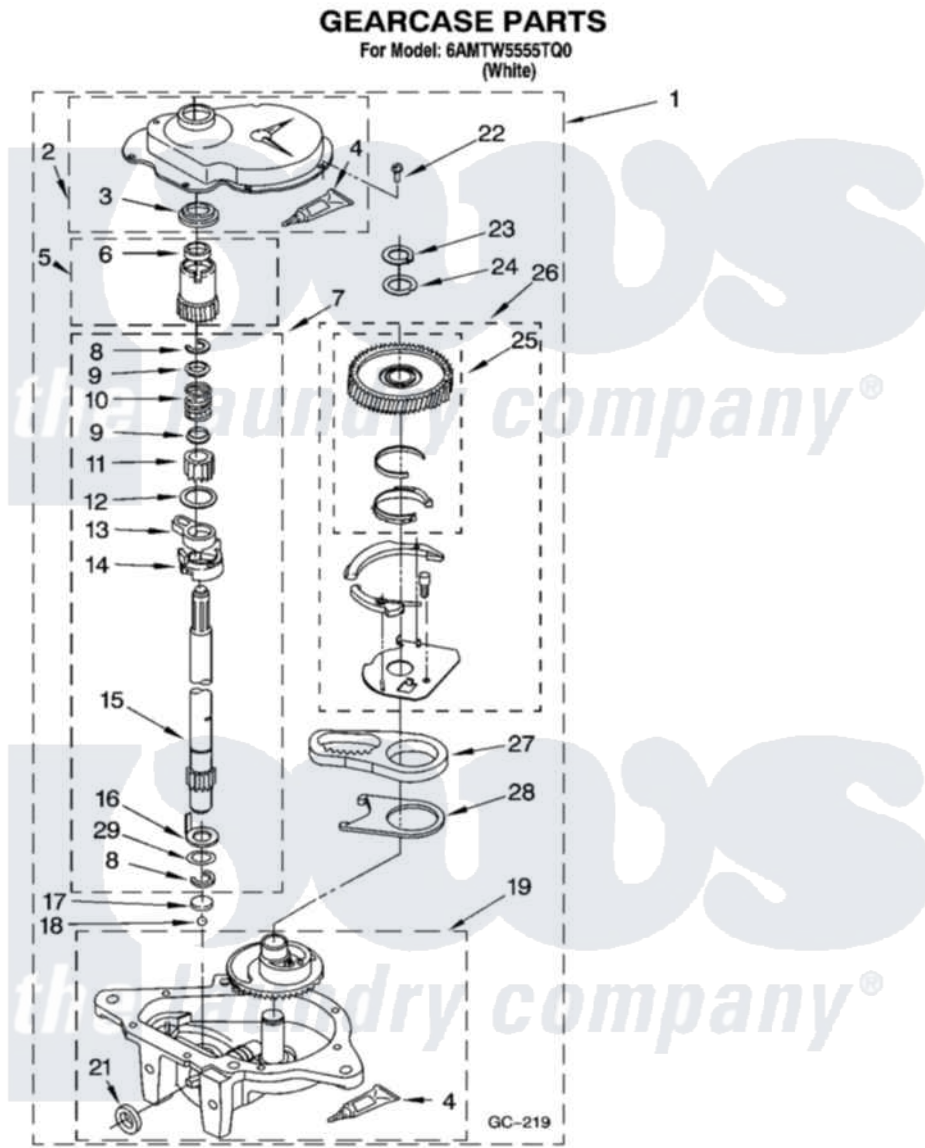

**Maytag 6AMTW5555TQ0 08 - GEARCASE PARTS, OPTIONAL PARTS
(NOT INCLUDED)**

Maytag Residential Maytag 6AMTW5555TQ0 Washer Parts Parts Diagram 08 - GEARCASE PARTS, OPTIONAL PARTS (NOT INCLUDED)

Click on the part number to view part

Item	Original Part Number	Replaced By	Status	Part Description
1	3949118	3363395		Gearcase
2	285202			Cover, Gearcase
3	3349985			Seal, Gearcase Cover
4	285195			Sealer Sealer, Gasket
5	63320	285362		Gear and Pinion
6	356427			Seal, Spin Pinion
7	389387			Shaft, Agitator
8	90369		Not Available	Ring, Retaining (2)
9	62677			Retainer, Spring
10	62676			Spring, Agitator
11	63273	285509		Shaft, Agitator
12	62619			Washer, Agitator Gear
13	62580	285206		Cam-Agitator
14	62581	285206		Cam-Agitator
15	285509			Shaft, Agitator

16	62618		Washer, Cam Thrust
17	16018	285205	Bearing
18	85529	285205	Bearing
19	3366851	3363395	Gearcase
21	285352		Seal Kit, Thrust Plug
22	3351614		Screw, Gearcase Cover Mounting
23	3362552	285765	Ring-Retrn
24	285735	285766	Washer Kit, Thrust
25	3348567	W10233584	Gear-Spin
26	285595		Neutral Assembly
27	3349296	8546456	Rack, Connecting
28	62621		Actuator, Shift
29	388815		Washer, Intermediate 1 3976263 Miscellaneous Parts Bag 2 3976300 Washer, Inlet Hose 3 3366913 Clamp, Hose
	72017		Paint, Touch-Up
"	350938		Paint, Pressurized Spray B
"	350930		Paint, Pressurized Spray B
"	799344		Paint, Touch-Up)
"	BLANK	Not Available	OIL
"	350572		Oil
"	BLANK	Not Available	LUBRICANT
"	285208		Lubricant
"	BLANK	Not Available	SEALER
"	285195		Sealer Sealer, Gasket
"	BLANK	Not Available	ACCESSORY PARTS
"	367031		Water System Parts
"	280129	280129A	Break-Sphn
"	280130	280130A	Adapter
"	280131	40922	Hose