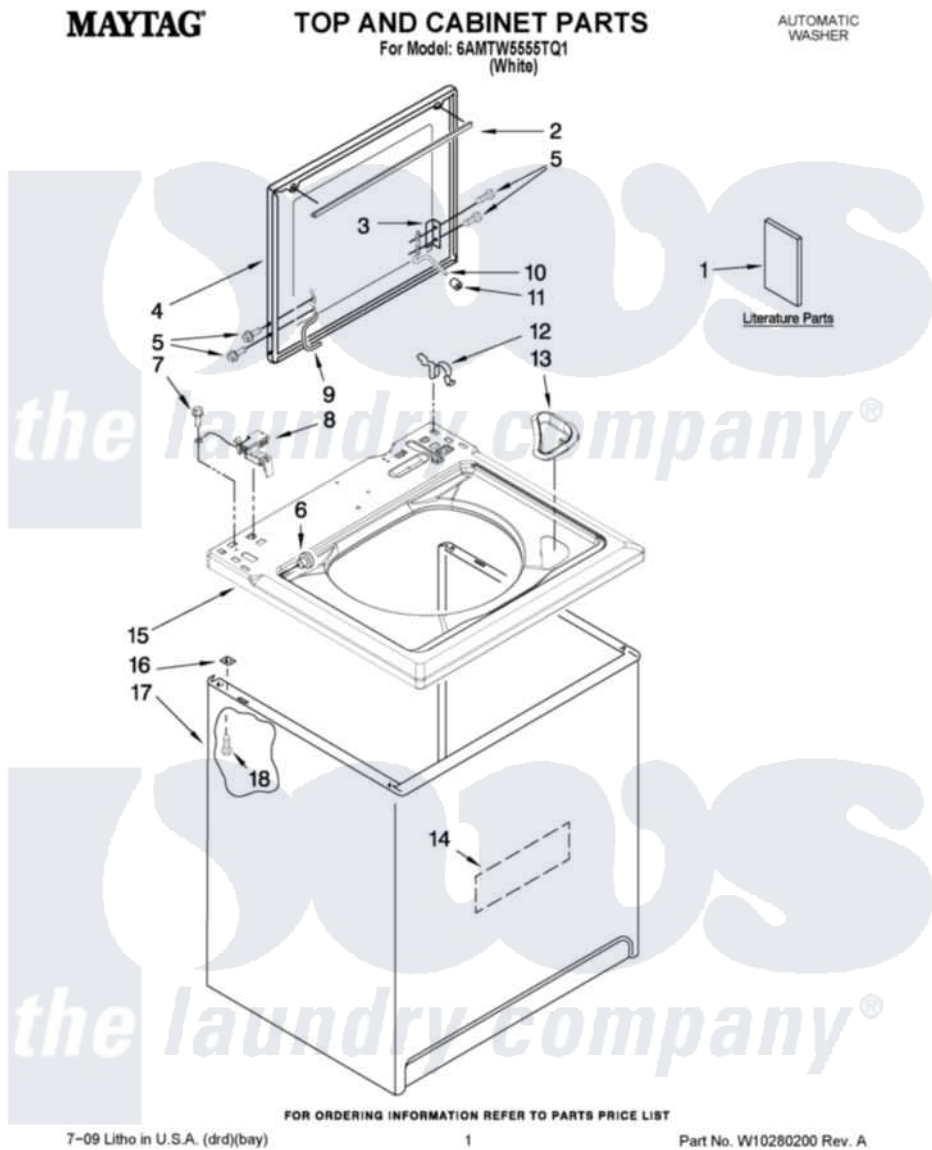

Maytag 6AMTW555TQ1 01 - TOP AND CABINET PARTS

Maytag [Residential Maytag 6AMTW555TQ1 Washer Parts](#) Parts Diagram 01 - TOP AND CABINET PARTS
Click on the part number to view part

Item	Original Part Number	Replaced By	Status	Part Description
1	W10117865		Not Available	Feature Sheet
"	W10131566		Not Available	Use & Care Guide
"	W10178189		Not Available	Wiring Diagram
"	W10131598		Not Available	Energy Guide
2	8054939			Seal, Lid
3	21097			Pad, Lid Hinge
4	W10171569	W10193865		Lid
5	W10119828			Screw, Lid Hinge Mounting
6	8319539			Bearing, Lid Hinge
7	3351614			Screw, Gearcase Cover Mounting
8	8318084			Switch, Lid
9	W10225136			Hinge 7 Pad Assembly
10	54583			Hinge, Lid
11	19119			Bumper, Lid Hinge
12	62780			Clip, Top And Cabinet And Rear Panel

13	W10192089	Dispenser, Bleach
14	W10177046	Cabinet - Damper, Sound
15	W10194866	Top
16	62750	Spacer, Cabinet To Top (4)
17	3950968	63424 Cabinet
18	3390631	Screw, 10-16 X 3/8