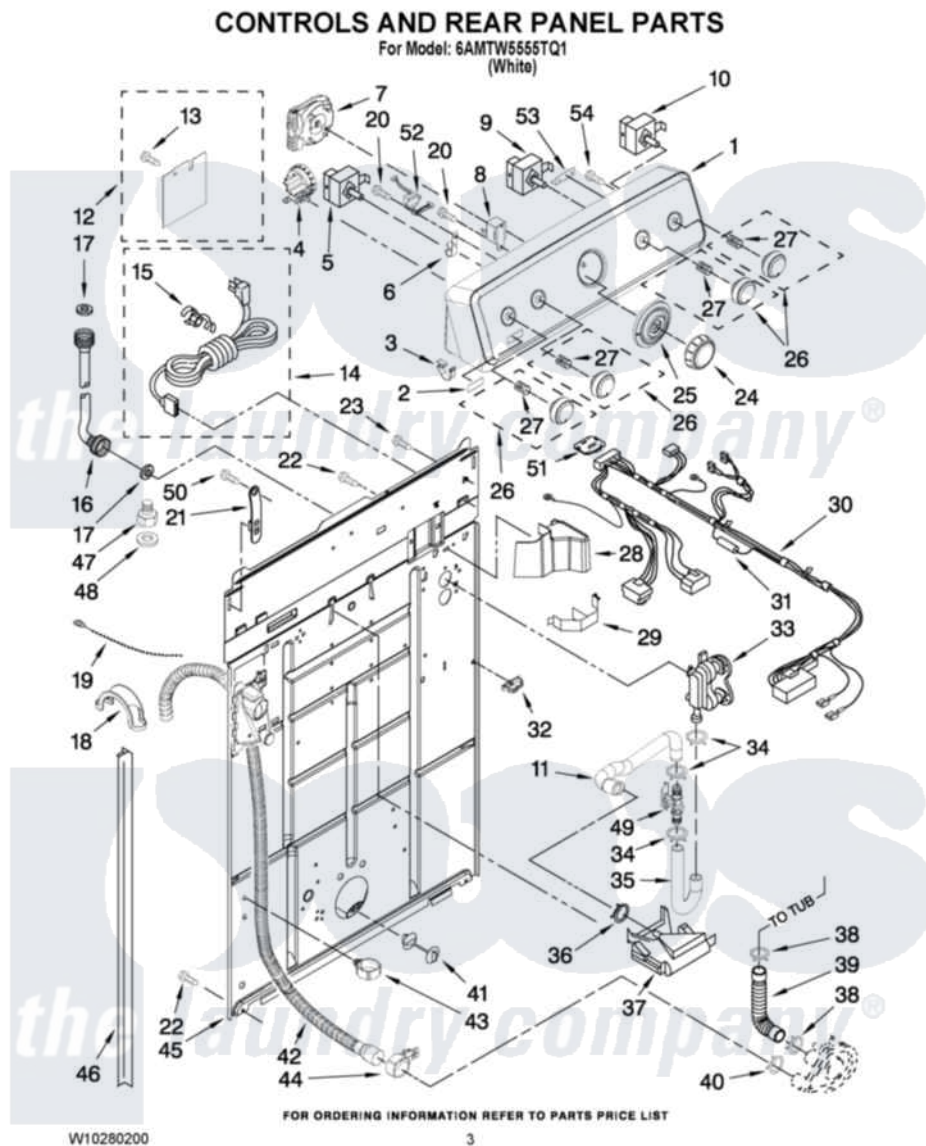

Maytag 6AMTW555TQ1 02 - CONTROLS AND REAR PANEL PARTS

Maytag Residential Maytag 6AMTW555TQ1 Washer Parts Parts Diagram 02 - CONTROLS AND REAR PANEL PARTS
Click on the part number to view part

Item	Original Part Number	Replaced By	Status	Part Description
1	W10115445	W10144215		Console
2	W10203949			Medallion
3	8312709			Clip-Console
4	8577844	W10339251		Switch-WL
5	W10168172			Switch, Water Temperature
6	8317975			Restraint, Harness
7	W10155501			Timer
8	3952439			Buzzer, Mini
9	W10150079			Switch, Rotary
10	W10168264			Switch, Rotary
11	3349365			Hose, Sensor
12	W10093726			Shield, Assembly Lower
13	W10000080	8282566		Clip, Pine Tree
14	W10121455			Cord, Power
15	8559337	285777		Relief-Str
16	3949383			Hose, Water Inlet

"	3949382		Hose, Water Inlet
17	W10242307	16123	Washer Inlet-Hose Miscellaneous Parts Must be Ordered Separately.
18	8577378		U-Bend, Drain Hose
19	3347868	W10339879	Tie, Cable
20	90767		Screw, 8A X 3/8 HeX Washer Head Tapping
21	8568314		Strap, Console
22	62863	3390631	Screw, 10-16 X 3/8
23	3351614		Screw, Gearcase Cover Mounting
24	W10110033		Knob, Timer
25	W10112571		Dial,
26	W10110035		Knob
27	8536939		Clip, Knob
28	8314879		Shield, Inlet Valve
29	8055003		Clip, Harness And Pressure Switch
30	W10179466		Harness, Wiring
31	W10111181		Fuse
32	3352944		Clip, Harness
33	3360397		Valve, Water Mixing
34	370451	596669	Clamp, Manifold
35	3357319		Hose, Vacuum Break
36	371503	596669	Clamp, Manifold
37	387606	3360977	Break-Vac
38	3363366	616099	Clamp
39	3951449	285871	Hose
40	8317496	285655	Clamp, Hose
41	8519200		Support, Rear Panel
42	W10096921		Drain Hose Assembly
43	8541667		Clamp, Hose
44	8541668		Clamp, Hose
45	8318015		Panel, Rear
46	62747		Pad, Rear Panel
47	3357397		Adapter, Water Inlet Hose
48	3357450		Washer, Water Inlet Hose
49	3352282		Sensor-Etc-Inline
50	9740848		Screw, Mixing Valve Mounting
51	W10110247		Control, Atc-lec
52	3407160		Transformer
53	8316039		Shield, Atc
54	3400073		Screw, Ground